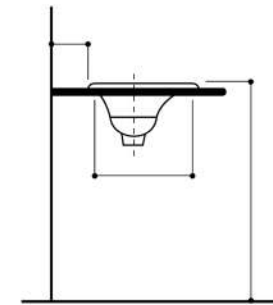

## Fireclay Bathroom Vanity Sink

**MODEL:**  
RC70640GS "ST. JOHN"

TOP VIEW

FRONT VIEW

SIDE VIEW

Overall Dimensions	Interior Bowl	Interior Depth	Exterior Height	Drain Dimensions
25" x 17.25"	23.25" x 15.5"	6.75"	8"	1.75"

### FEATURES

- Genuine Italian Fireclay
- Nominal Dimensions - Actual may vary by 1/4"
- Topmount; Template Not Included
- 24k gold leaf design
- No Overflow
- Made in Italy
- Do not clean with abrasive cleansers or pads
- Limited Warranty For Manufacturer Defects