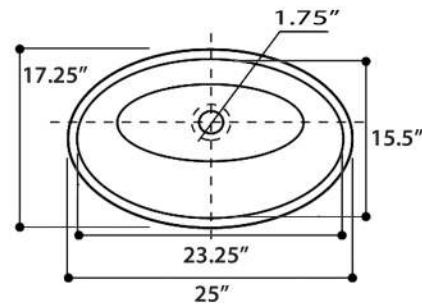

## Fireclay Bathroom Vanity Sink

**MODEL:**  
RC70640GS "ST. JOHN"

TOP VIEW

FRONT VIEW

SIDE VIEW

Overall Dimensions	Interior Bowl	Interior Depth	Exterior Height	Drain Dimensions
25" x 17.25"	23.25" x 15.5"	6.75"	8"	1.75"

### FEATURES

- Genuine Italian Fireclay
- Nominal Dimensions - Actual may vary by 1/4"
- Topmount; Template Not Included
- 24k gold leaf design
- No Overflow
- Made in Italy
- Do not clean with abrasive cleansers or pads
- Limited Warranty For Manufacturer Defects