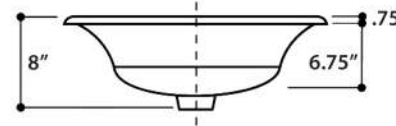

## Fireclay Bathroom Vanity Sink

**MODEL:**  
RC70640GS "ST. JOHN"

TOP VIEW

FRONT VIEW

SIDE VIEW

Overall Dimensions	Interior Bowl	Interior Depth	Exterior Height	Drain Dimensions
25" x 17.25"	23.25" x 15.5"	6.75"	8"	1.75"

### FEATURES

- Genuine Italian Fireclay
- Nominal Dimensions - Actual may vary by 1/4"
- Topmount; Template Not Included
- 24k gold leaf design
- No Overflow
- Made in Italy
- Do not clean with abrasive cleansers or pads
- Limited Warranty For Manufacturer Defects