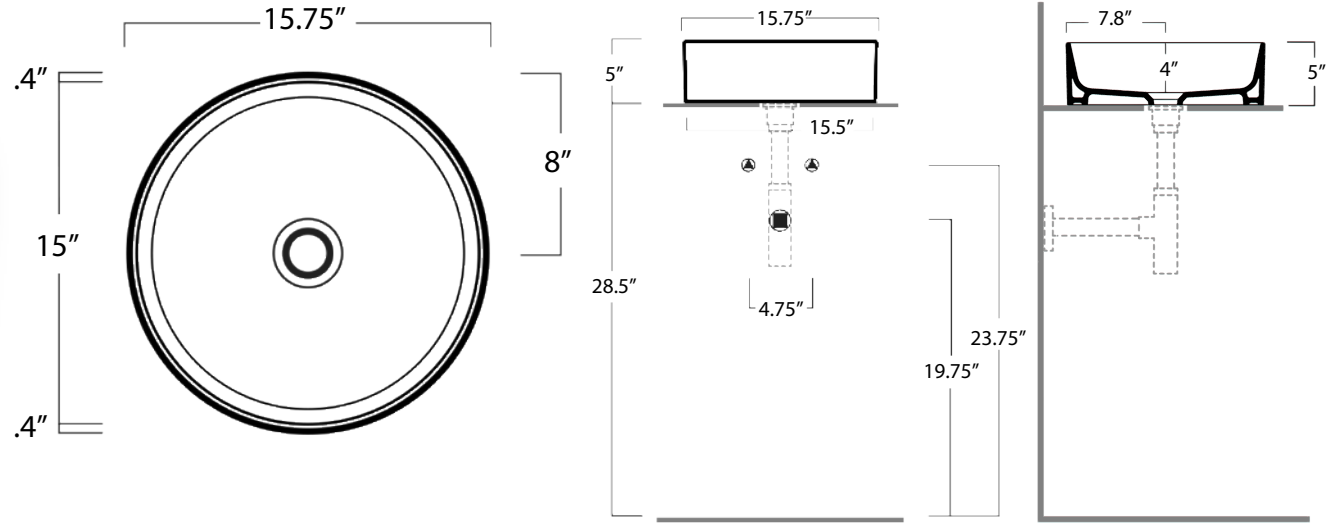

Regatta Collection

ROUND COUNTER TOP BASIN Model: RC4011MW "Idro"

Overall Dimensions	Interior Bowl	Exterior Base	Interior Depth	Drain Dimensions
15.75" x 15" x 5"	15"	15.5"	4"	1.75"

Features:

- Made in Italy
- Genuine Fireclay
- Nominal Dimensions Only - Actual may vary by 1/4"
- Topmount vessel installation, template not included
- Do Not Clean With Abrasive Cleansers Or Pads
- Limited Warranty for Manufacturer's Defects