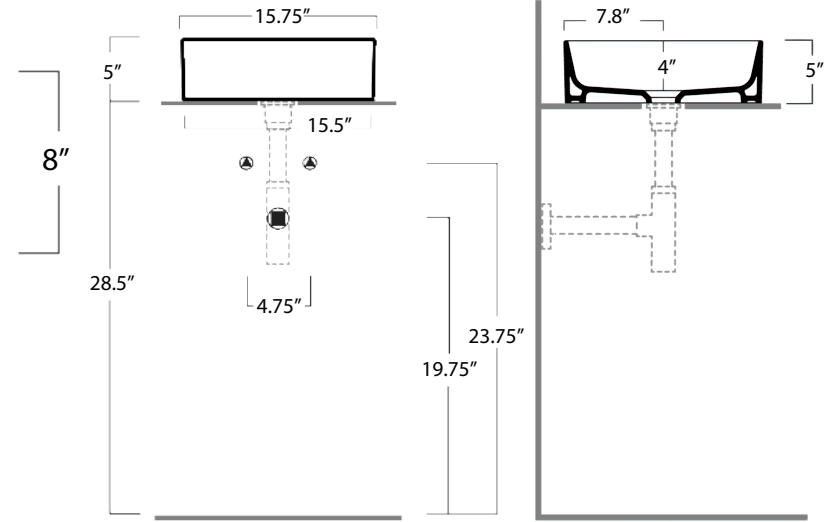

Regatta Collection

ROUND COUNTER TOP BASIN Model: RC4011C "Varese"

Overall Dimensions	Interior Bowl	Exterior Base	Interior Depth	Drain Dimensions
15.75" x 15" x 5"	15"	15.5"	4"	1.75"

Features:

- Made in Italy
- Genuine Fireclay
- Nominal Dimensions Only - Actual may vary by 1/4"
- Topmount vessel installation, template not included
- Do Not Clean With Abrasive Cleansers Or Pads
- Limited Warranty for Manufacturer's Defects