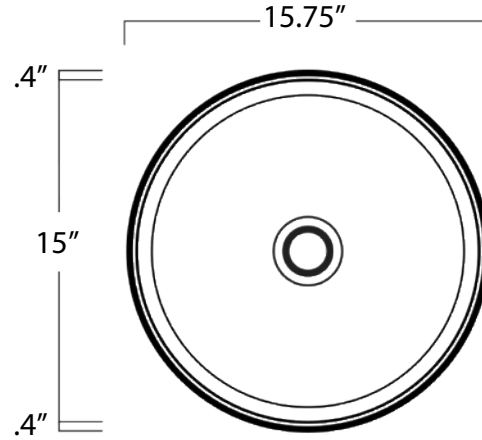

Regatta Collection

ROUND COUNTER TOP BASIN Model: RC4011C "Varese"

Overall Dimensions	Interior Bowl	Exterior Base	Interior Depth	Drain Dimensions
15.75" x 15" x 5"	15"	15.5"	4"	1.75"

Features:

- Made in Italy
- Genuine Fireclay
- Nominal Dimensions Only - Actual may vary by 1/4"
- Topmount vessel installation, template not included
- Do Not Clean With Abrasive Cleansers Or Pads
- Limited Warranty for Manufacturer's Defects