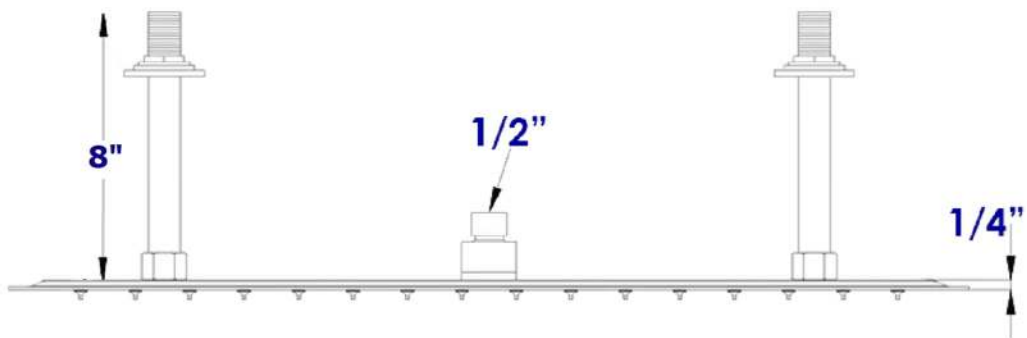

**RAIN24S**

24" Square Solid Ultra Thin Rain Shower Head

**Note:** All product dimensions are approximate and should be verified on site prior to installation.  
Visit [alfibrand.com](http://alfibrand.com) for more information.