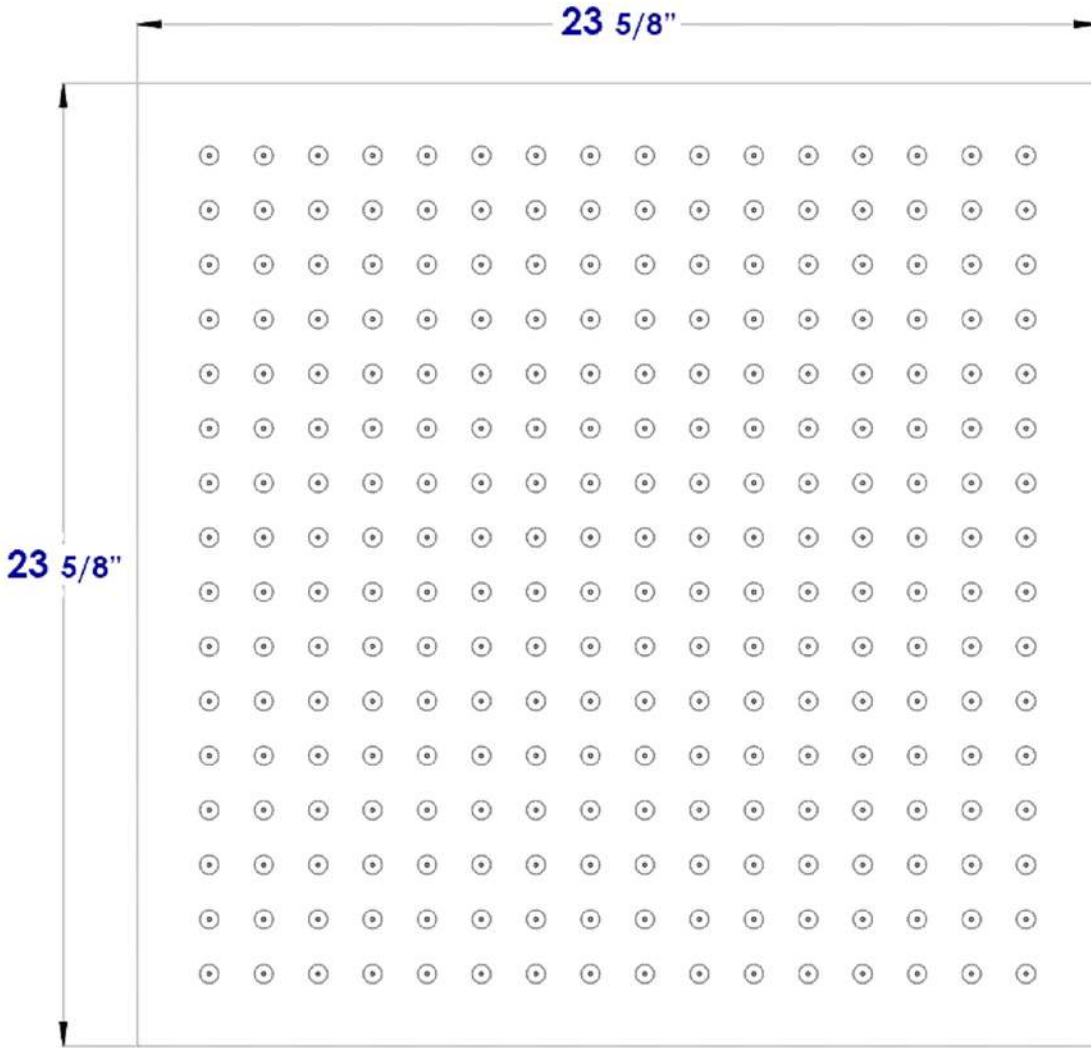

**RAIN24S**

24" Square Solid Ultra Thin Rain Shower Head

**Note:** All product dimensions are approximate and should be verified on site prior to installation.  
Visit [alfibrand.com](http://alfibrand.com) for more information.