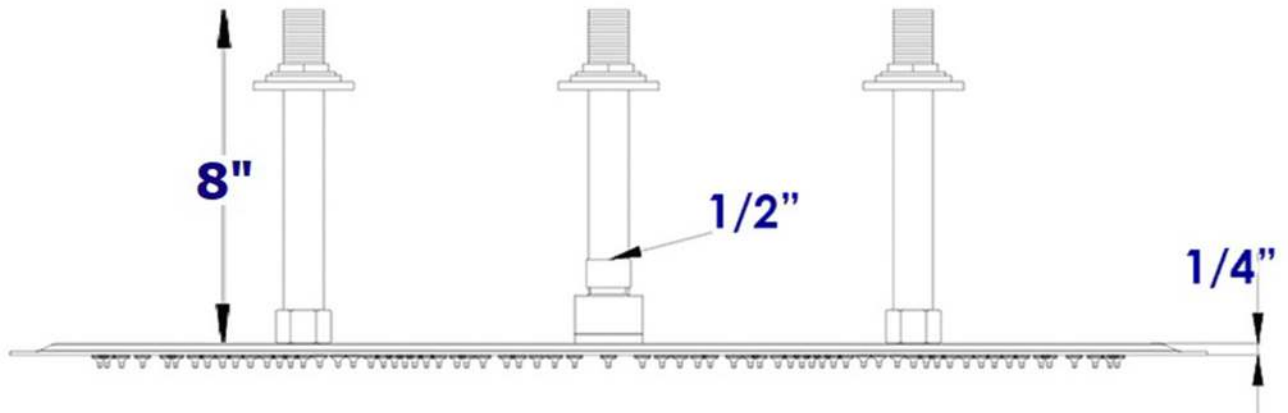

RAIN24R

24" Round Solid Ultra Thin Rain Shower Head

Note: All product dimensions are approximate and should be verified on site prior to installation.

Visit alfibrand.com for more information.