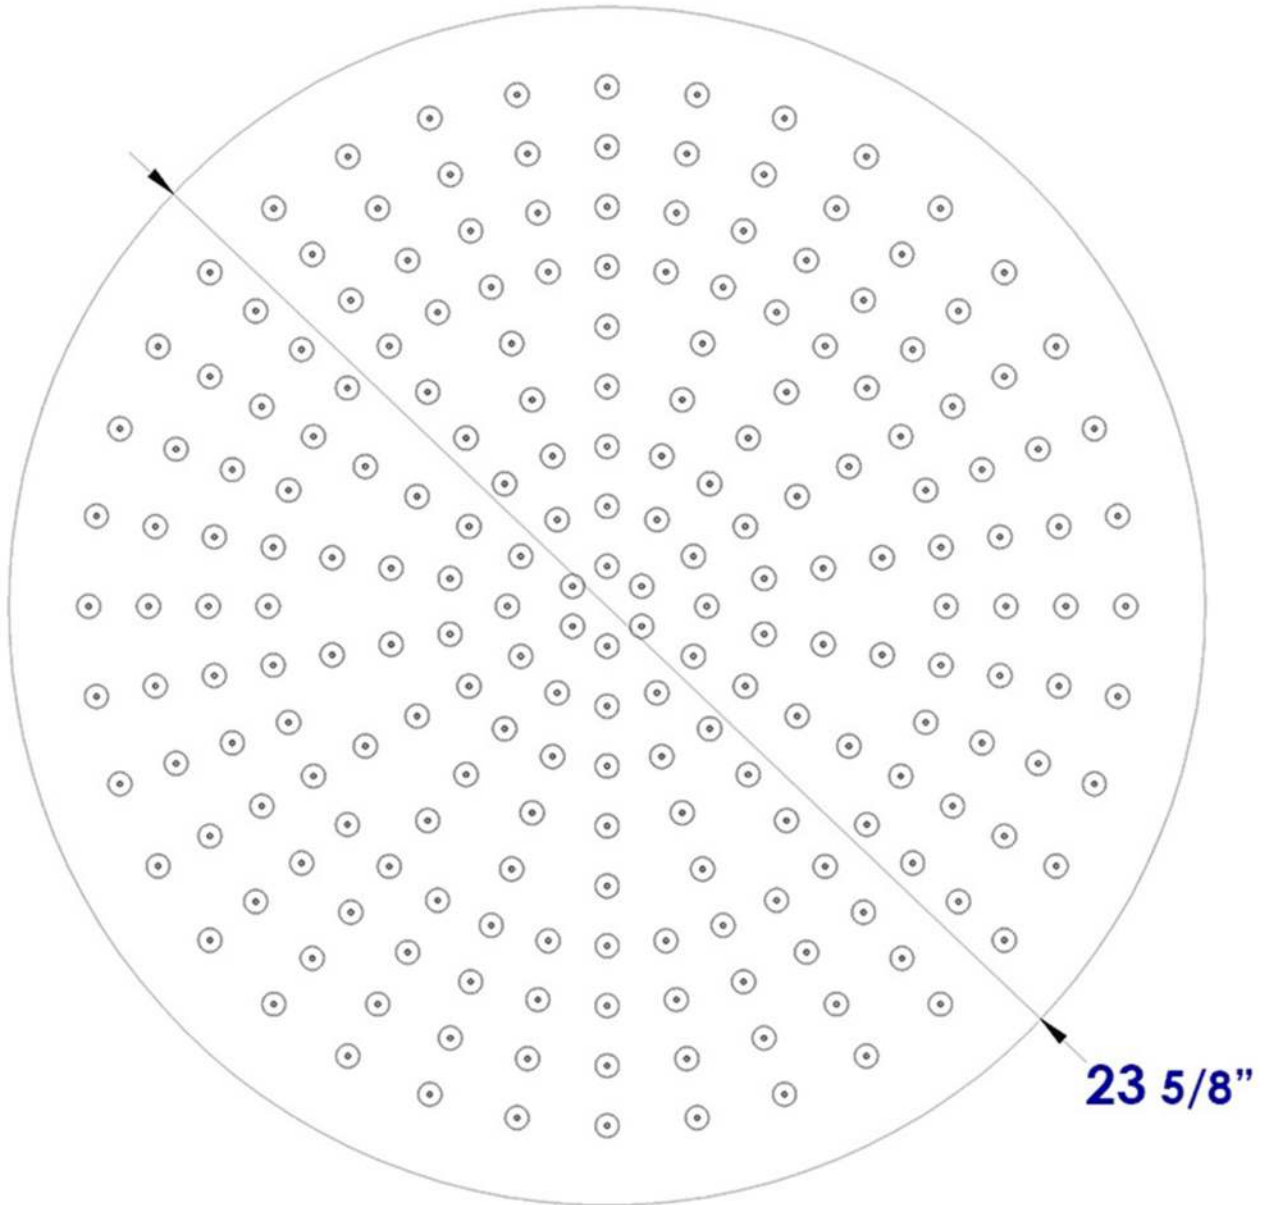

RAIN24R

24" Round Solid Ultra Thin Rain Shower Head

Note: All product dimensions are approximate and should be verified on site prior to installation.

Visit alfibrand.com for more information.