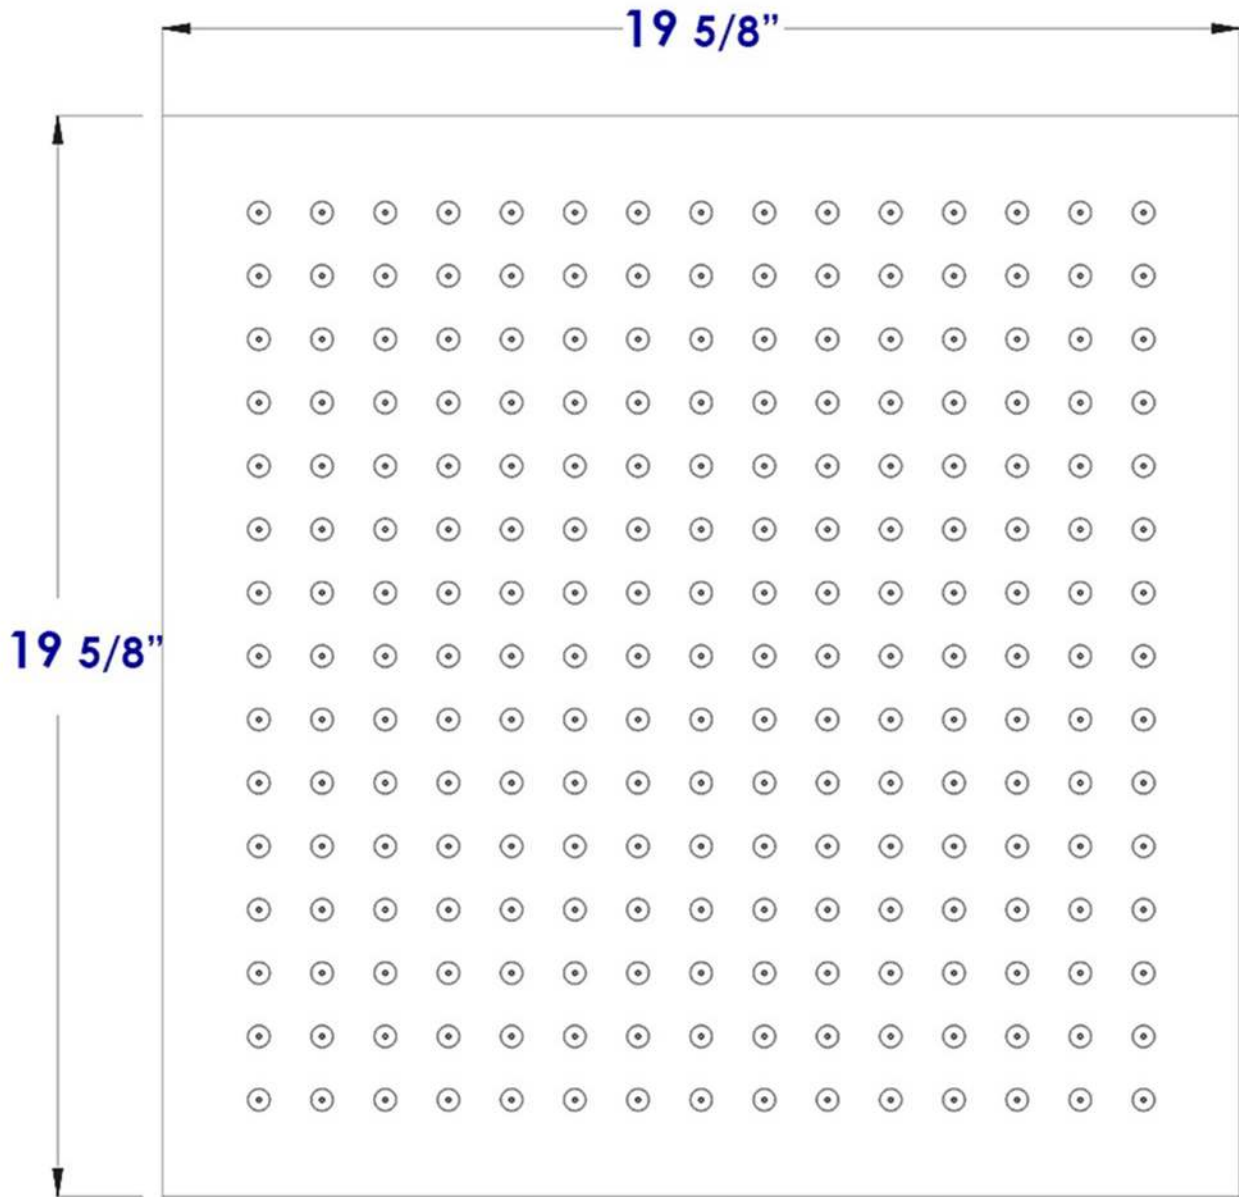

**RAIN20S**

20" Square Solid Ultra Thin Rain Shower Head

**Note:** All product dimensions are approximate and should be verified on site prior to installation.

Visit [alfibrand.com](http://alfibrand.com) for more information.