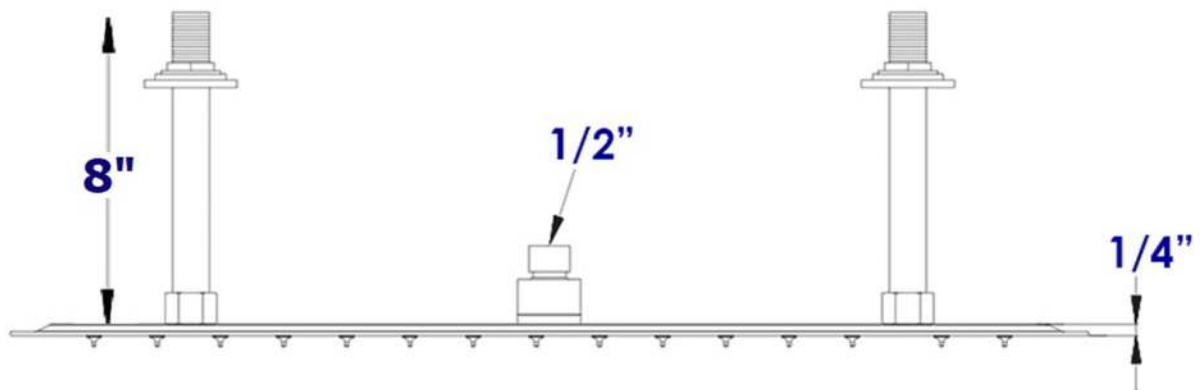

**RAIN20S**

20" Square Solid Ultra Thin Rain Shower Head

**Note:** All product dimensions are approximate and should be verified on site prior to installation.

Visit [alfibrand.com](http://alfibrand.com) for more information.