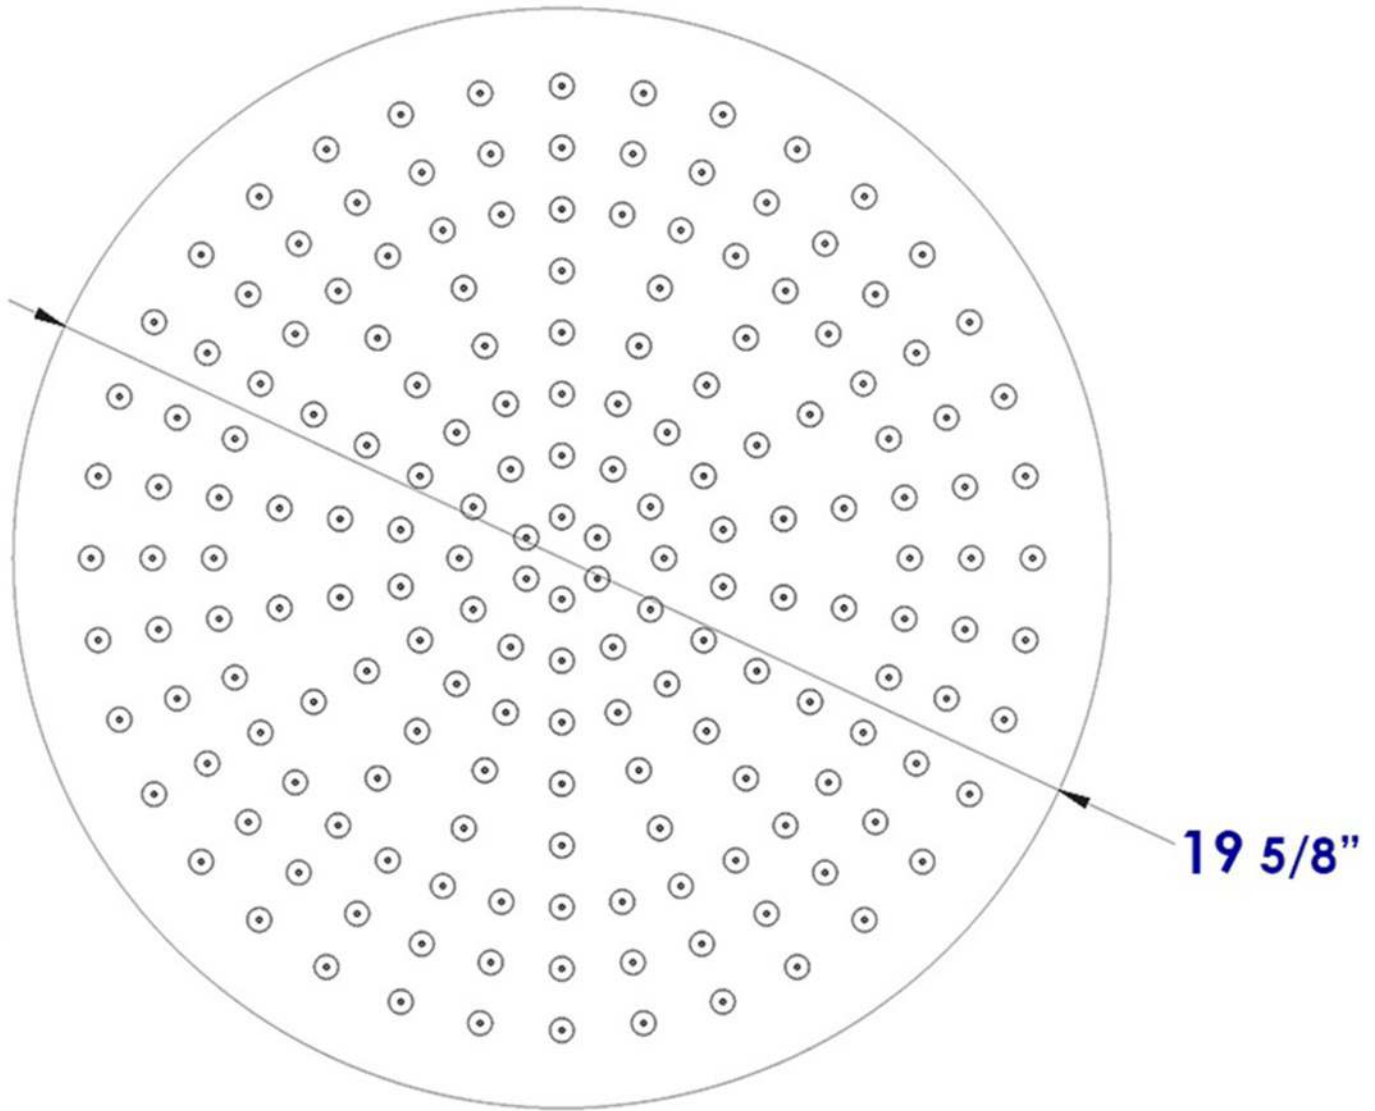

RAIN20R

20" Round Solid Ultra Thin Rain Shower Head

19 5/8"

8"

1/2"

1/4"

Note: All product dimensions are approximate and should be verified on site prior to installation.

Visit alfibrand.com for more information.