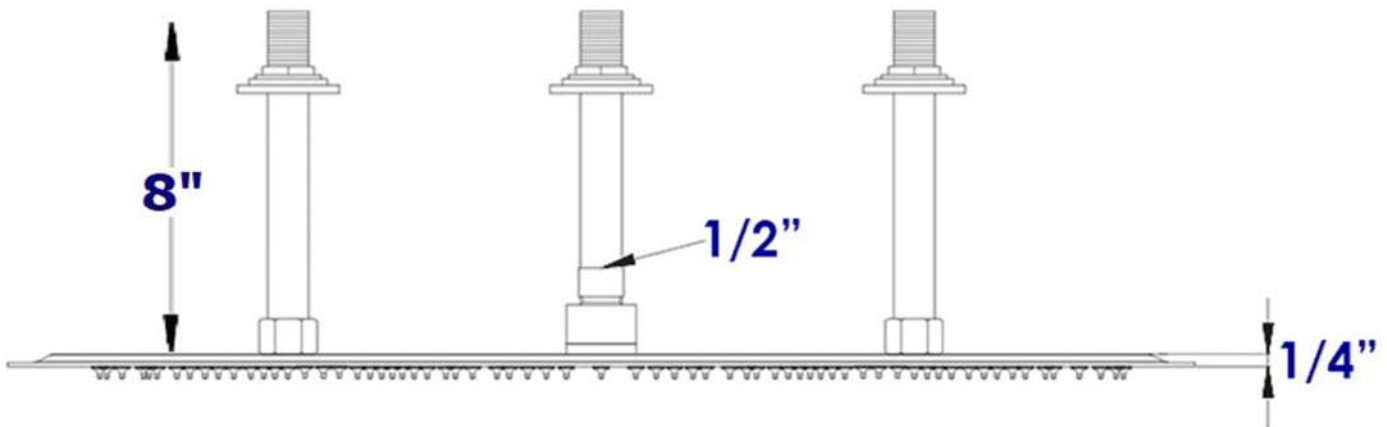

RAIN20R

20" Round Solid Ultra Thin Rain Shower Head

19 5/8"

8"

1/2"

1/4"

Note: All product dimensions are approximate and should be verified on site prior to installation.

Visit alfibrand.com for more information.