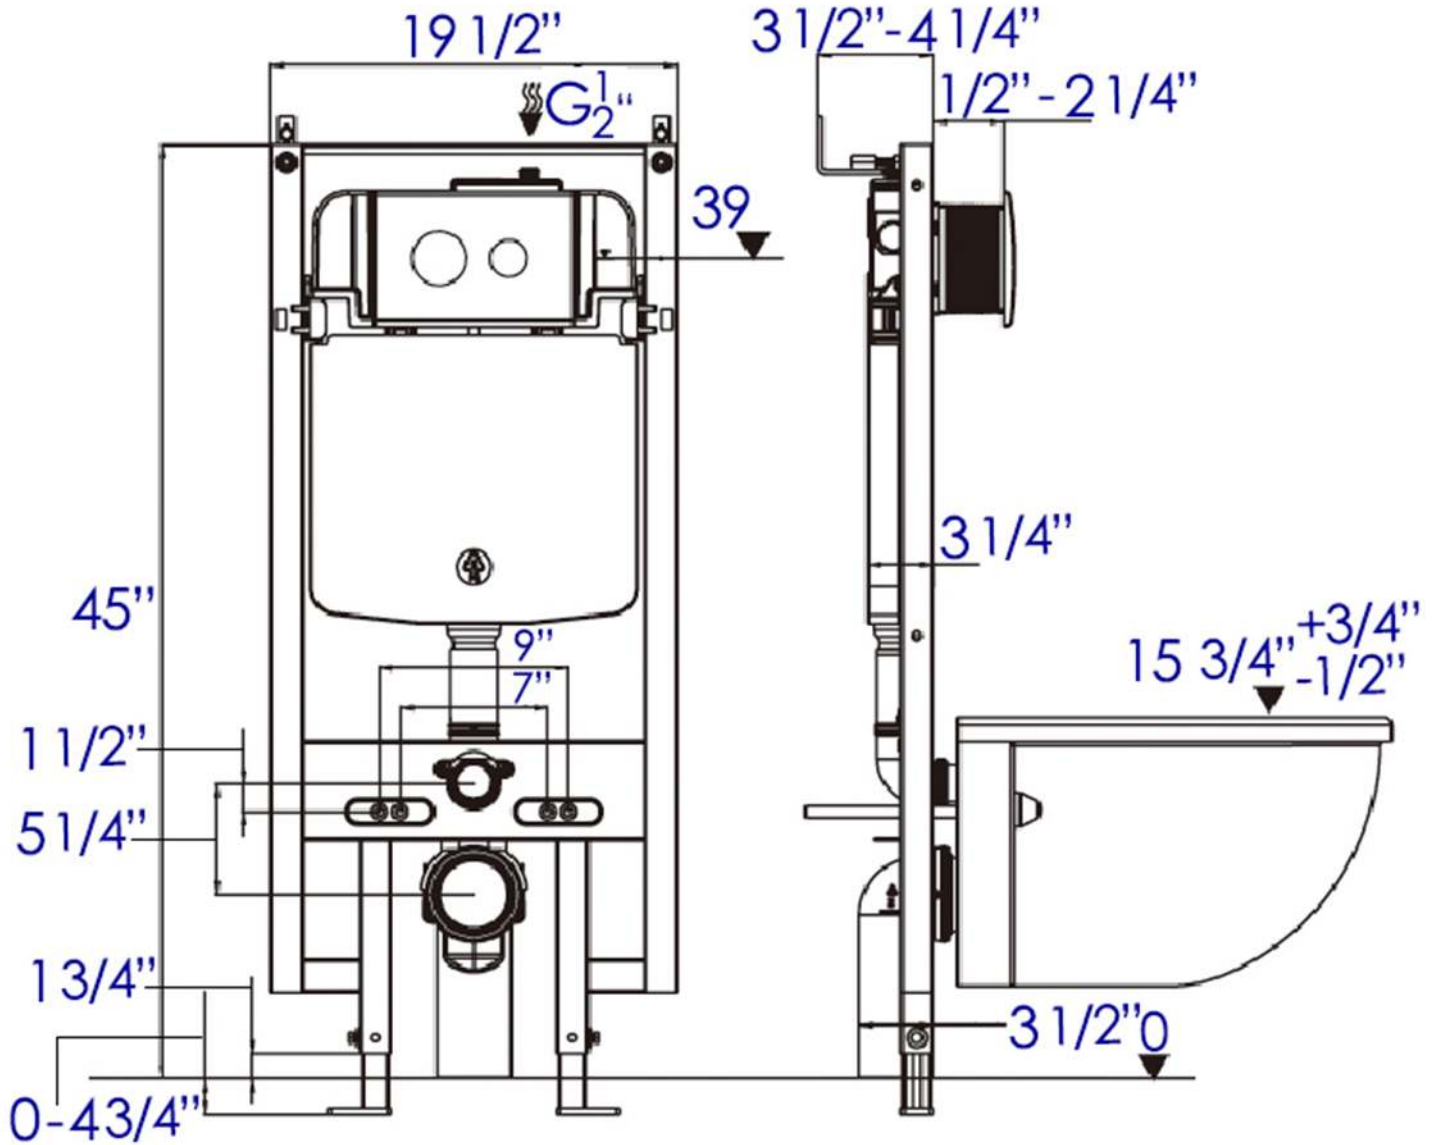

PWG380

Dual Flush Wall Mounted Toilet Tank Carrier
for WD101, WD332, WD333

EAGO USA

Note: All product dimensions are approximate and should be verified on site prior to installation.
Visit www.EAGOUSA.com for more information.