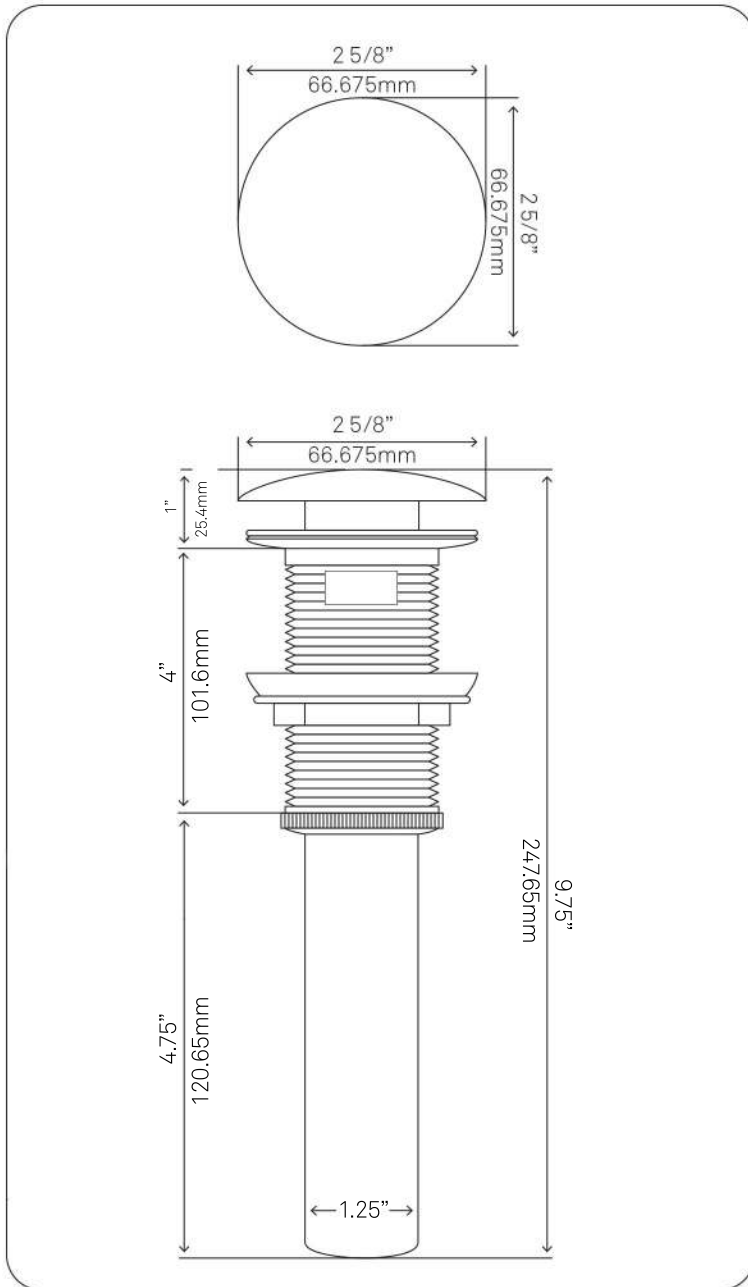

NOTES

Novatto reserves the right (1) to make changes in specifications and materials, and (2) to change or discontinue models, both without notice or obligation. Dimensions are for reference only, see www.NovattoInc.com for finish options and product availability.

Novatto Inc
TOLL FREE 844.404.4242
www.NovattoInc.com