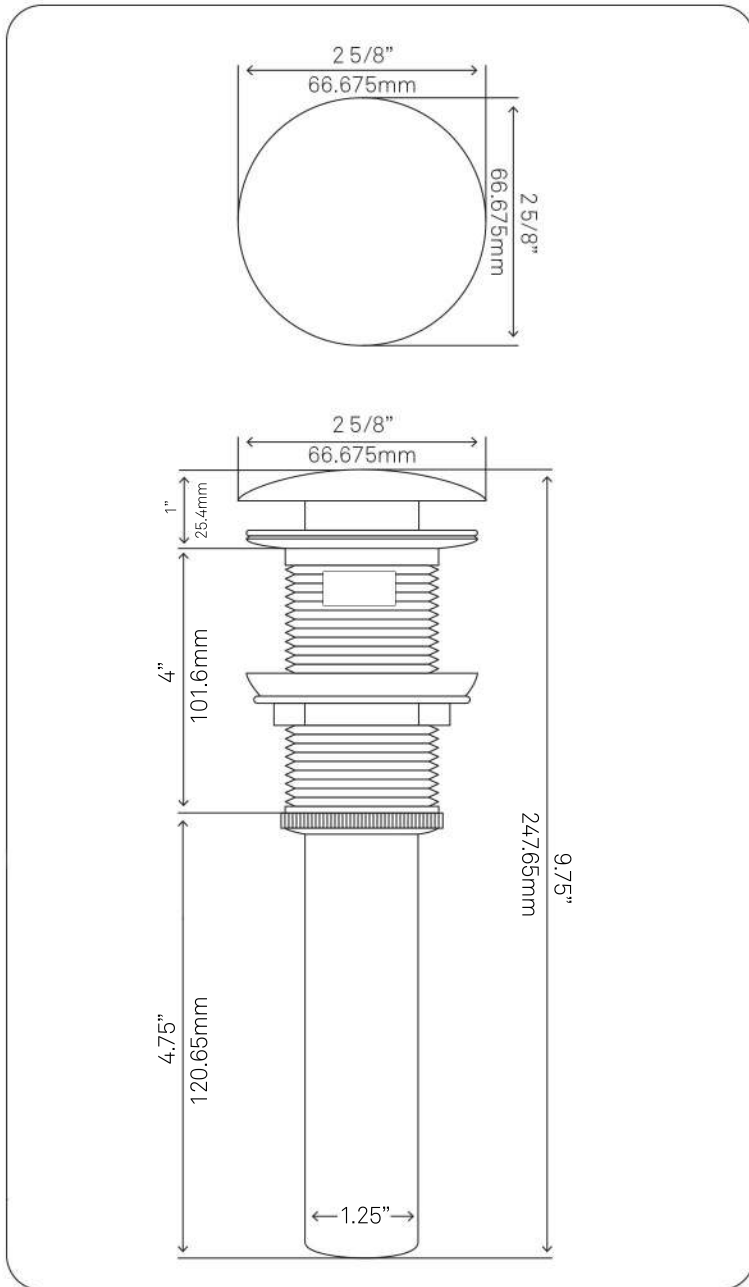

NOTES

Novatto reserves the right (1) to make changes in specifications and materials, and (2) to change or discontinue models, both without notice or obligation. Dimensions are for reference only, see www.NovattoInc.com for finish options and product availability.

Novatto Inc
TOLL FREE 844.404.4242
www.NovattoInc.com