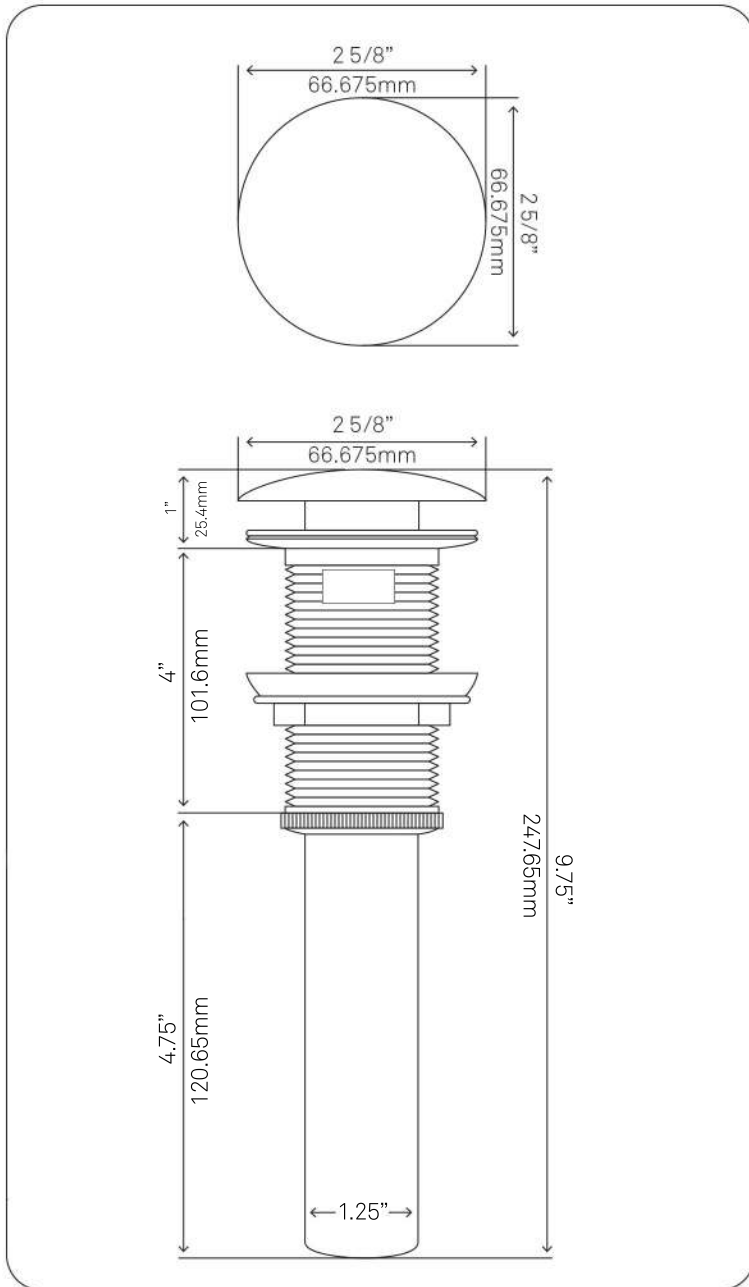

NOTES

Novatto reserves the right (1) to make changes in specifications and materials, and (2) to change or discontinue models, both without notice or obligation. Dimensions are for reference only, see www.NovattoInc.com for finish options and product availability.

Novatto Inc
TOLL FREE 844.404.4242
www.NovattoInc.com