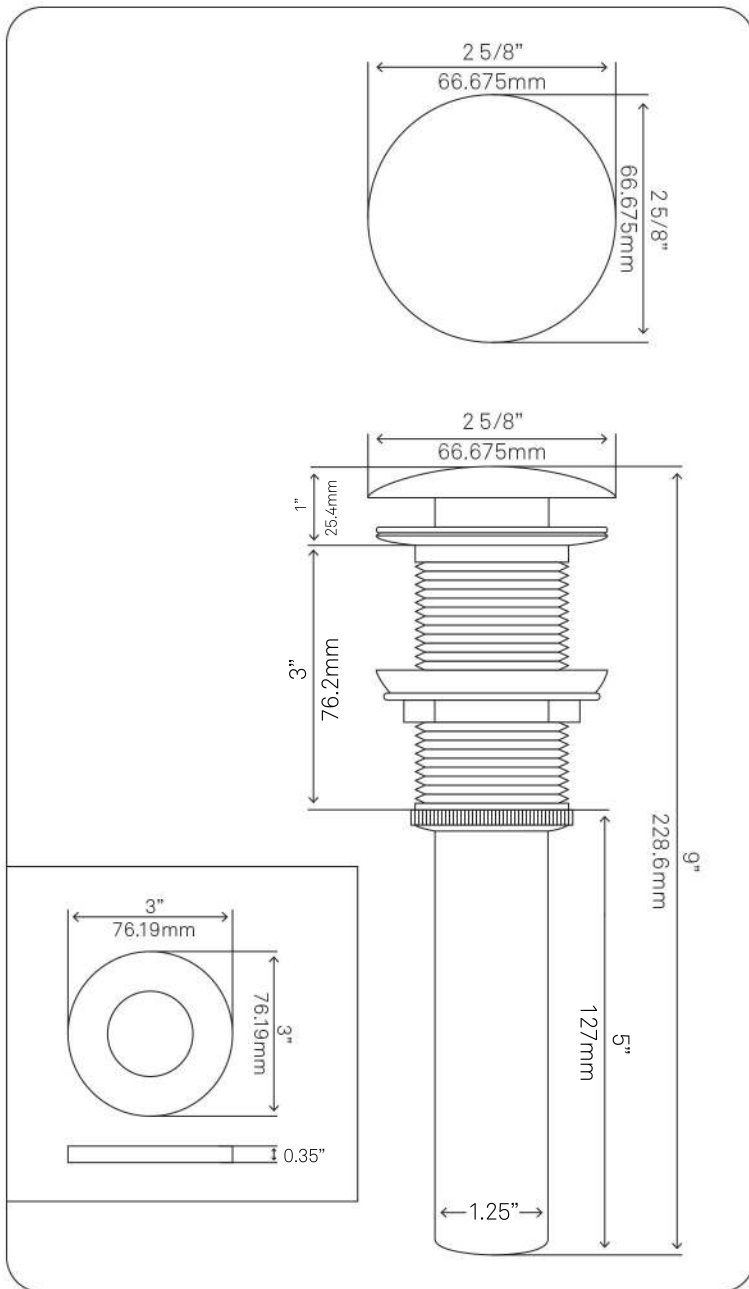

NOTES

Novatto reserves the right (1) to make changes in specifications and materials, and (2) to change or discontinue models, both without notice or obligation. Dimensions are for reference only, see www.NovattoInc.com for finish options and product availability.

Novatto Inc
TOLL FREE 844.404.4242
www.NovattoInc.com