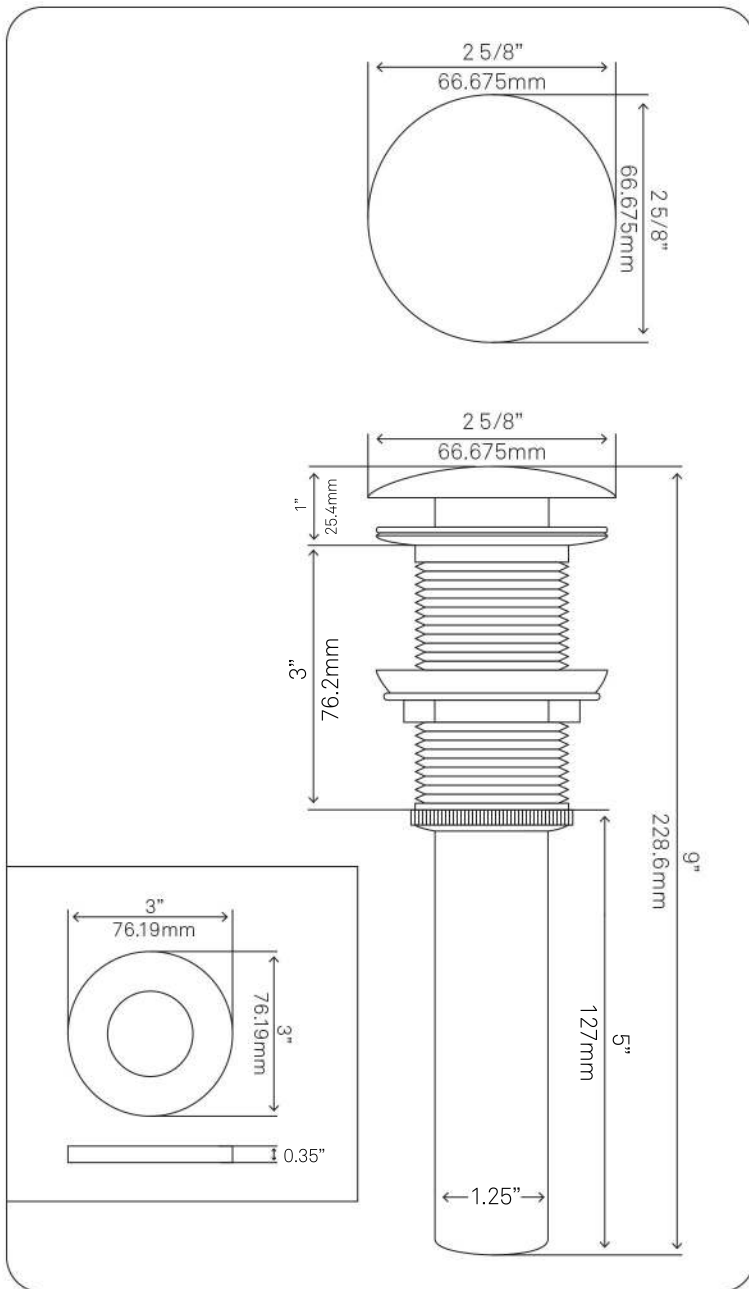

NOTES

Novatto reserves the right (1) to make changes in specifications and materials, and (2) to change or discontinue models, both without notice or obligation. Dimensions are for reference only, see www.NovattoInc.com for finish options and product availability.

Novatto Inc
TOLL FREE 844.404.4242
www.NovattoInc.com