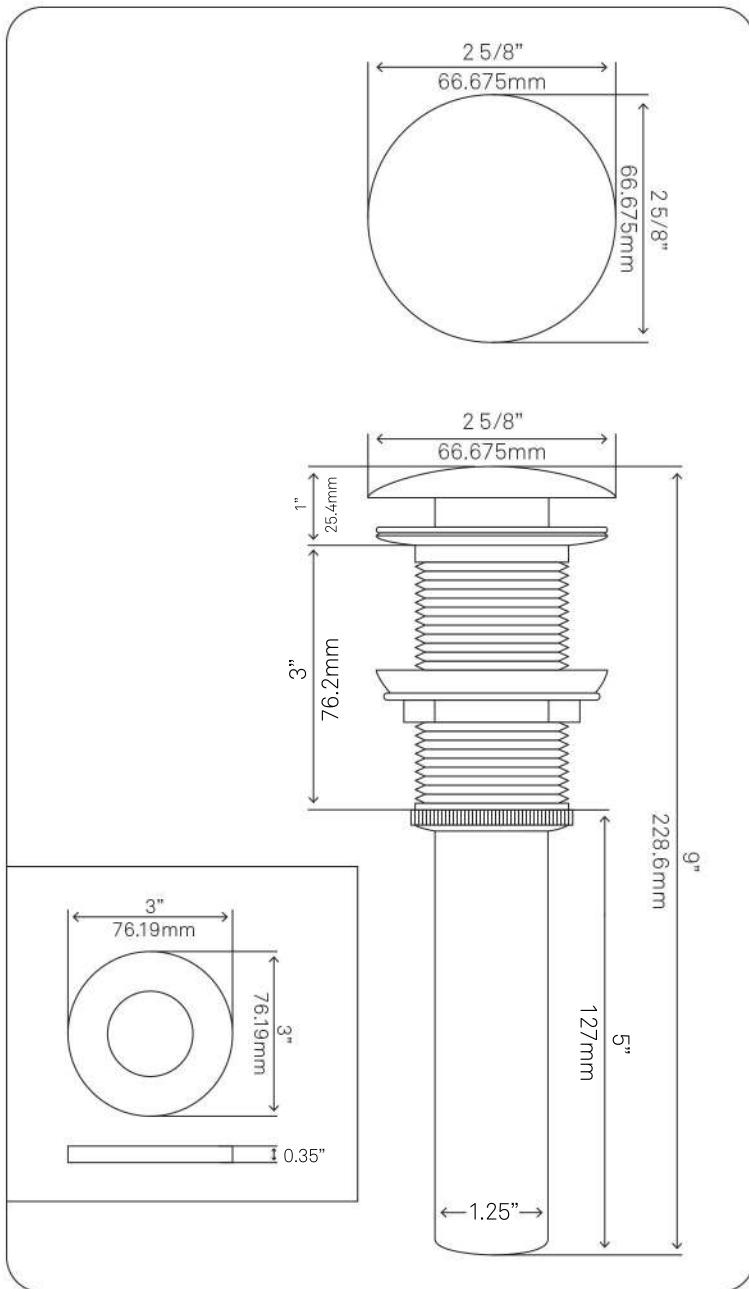

NOTES

Novatto reserves the right (1) to make changes in specifications and materials, and (2) to change or discontinue models, both without notice or obligation. Dimensions are for reference only, see www.Novatto.com for finish options and product availability.

Novatto Inc
TOLL FREE 844.404.4242
www.Novatto.com