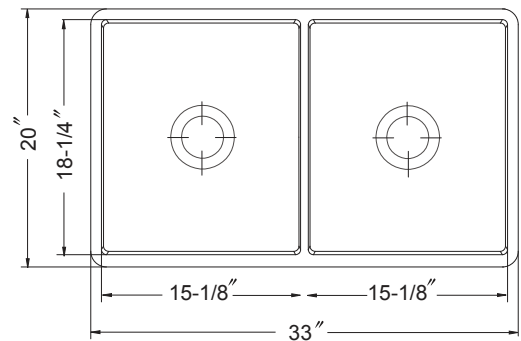

PLATUS SERIES

Fire Clay Apron Front Double Bowl

Model PTD-4400 WH - White
PTD-4400 BQ - Biscuit

FEATURES

PTD-4400

- Apron Front Installation
- Non-porous glossy surface
- 9-1/4" depth
- 3-1/2" drain opening
- Chip, crack and scratch resistant
- 2 distinctive colors
- Requires Custom Cabinet
- Supplied with fasteners and instructions
- No cut out template is supplied as each sink dimension will vary due to the nature of fireclay manufacturing process.
- Lifetime Limited Warranty

OPTIONAL COLORS

White

Biscuit

Color variations possible due to printing constraints.

OVERALL DIMENSIONS	EACH BOWL	PACKAGING*	WEIGHT*
33" x 20"	15-1/8" x 18-1/4"	1/10 pcs.	140/1440lbs.

*Standard packaging: Single boxed /Pallet of single boxed.

All dimensions are in inches. Specifications subject to change without notice.

OPTIONAL ACCESSORIES

Bottom Grid: BG-7250

Strainer : 190-9180

Project/Job name _____

Architect/Engineer _____

Contractor _____

Model _____ Q'ty _____