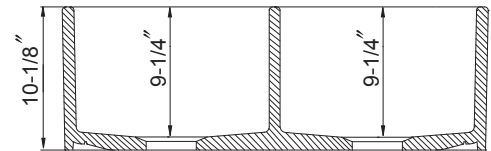

PLATUS SERIES

Fire Clay Apron Front Double Bowl

Model PTD-4400 WH - White
PTD-4400 BQ - Biscuit

FEATURES

PTD-4400

- Apron Front Installation
- Non-porous glossy surface
- 9-1/4" depth
- 3-1/2" drain opening
- Chip, crack and scratch resistant
- 2 distinctive colors
- Requires Custom Cabinet
- Supplied with fasteners and instructions
- No cut out template is supplied as each sink dimension will vary due to the nature of fireclay manufacturing process.
- Lifetime Limited Warranty

OPTIONAL COLORS

White

Biscuit

Color variations possible due to printing constraints.

OVERALL DIMENSIONS	EACH BOWL	PACKAGING*	WEIGHT*
33" x 20"	15-1/8" x 18-1/4"	1/10 pcs.	140/1440lbs.

*Standard packaging: Single boxed /Pallet of single boxed.