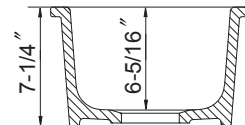

PLATUS SERIES

Fire Clay Undermount Small Bar/Prep Sink

Model PTB-1318 WH - White
PTB-1318 BQ - Biscuit

FEATURES

PTB-1318

- Non-porous glossy surface
- 6-5/16" depth
- 3-1/2" drain opening
- Chip, crack and scratch resistant
- 2 distinctive colors
- Fits 18" sink base
- Supplied with fasteners and instructions
- No cut out template is supplied as each sink dimension will vary due to the nature of fireclay manufacturing process.
- Lifetime Limited Warranty

OPTIONAL COLORS

White

Biscuit

Color variations possible due to printing constraints.

| OVERALL DIMENSIONS | EACH BOWL | PACKAGING* | WEIGHT* |
|--------------------|------------------|------------|------------|
| 12-3/16" x 18-1/8" | 9-7/8" x 15-3/4" | 1/10 pcs. | 30/340lbs. |