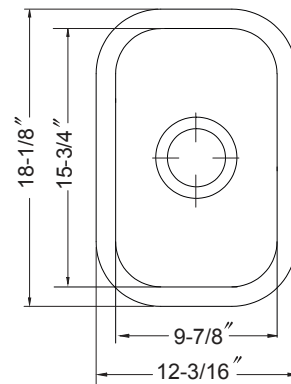

PLATUS SERIES

Fire Clay Undermount Small Bar/Prep Sink

Model PTB-1318 WH - White
PTB-1318 BQ - Biscuit

FEATURES

PTB-1318

- Non-porous glossy surface
- 6-5/16" depth
- 3-1/2" drain opening
- Chip, crack and scratch resistant
- 2 distinctive colors
- Fits 18" sink base
- Supplied with fasteners and instructions
- No cut out template is supplied as each sink dimension will vary due to the nature of fireclay manufacturing process.
- Lifetime Limited Warranty

OPTIONAL COLORS

White

Biscuit

Color variations possible due to printing constraints.

| OVERALL DIMENSIONS | EACH BOWL | PACKAGING* | WEIGHT* |
|--------------------|------------------|------------|------------|
| 12-3/16" x 18-1/8" | 9-7/8" x 15-3/4" | 1/10 pcs. | 30/340lbs. |

*Standard packaging: Single boxed /Pallet of single boxed.

All dimensions are in inches. Specifications subject to change without notice.

OPTIONAL ACCESSORIES

Bottom Grid: BG-7010

Strainer : 190-9180

Project/Job name _____