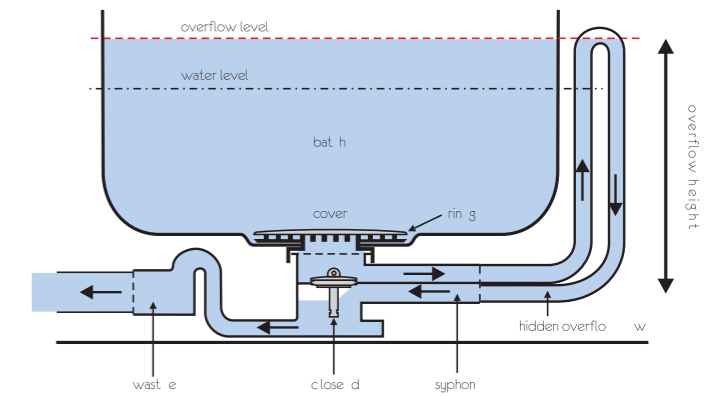

Aquatica's Concealed Waste-Overflow System is based on the scientific principle of equal water levels in communicating vessels.

How it works

The Concealed Waste-Overflow System from Aquatica is a combined hidden overflow, waste and plug system. Instead of a traditional overflow hole, hidden behind the bath is a twin pipe overflow that is connected direct to the waste. When you fill the bath with water - one side of the overflow pipe fills - exactly to the same level as the bath. If you overflow the bath - the water in one side of the overflow pipe will filter up and over the bend down the other side of the overflow pipe, directly into the waste system.

Waste open

Waste closed, safe water level

Waste closed, overflow level

Karolina™ makes bathing blissful

Not only does the classic shape and smooth, uninterrupted lines of this stunning bathtub allow you to immerse yourself in its decadent comfort. It also brings together everything you could want in the ideal bathtub - exquisite beauty, superbly crafted quality, modern durability and innovative technology.