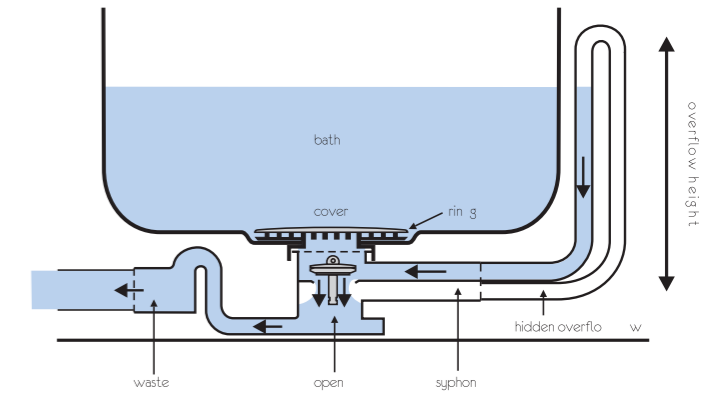

Aquatica's Concealed Waste-Overflow System is based on the scientific principle of equal water levels in communicating vessels.

How it works

The Concealed Waste-Overflow System from Aquatica is a combined hidden overflow, waste and plug system. Instead of a traditional overflow hole, hidden behind the bath is a twin pipe overflow that is connected direct to the waste. When you fill the bath with water - one side of the overflow pipe fills - exactly to the same level as the bath. If you overflow the bath - the water in one side of the overflow pipe will filter up and over the bend down the other side of the overflow pipe, directly into the waste system.

Waste open

Waste closed, safe water level

Waste closed, overflow level

Karolina™ makes bathing blissful

Not only does the classic shape and smooth, uninterrupted lines of this stunning bathtub allow you to immerse yourself in its decadent comfort. It also brings together everything you could want in the ideal bathtub - exquisite beauty, superbly crafted quality, modern durability and innovative technology.

Aquatica's clever state-of-the-art hidden overflow system eliminates the need for a visible overflow outlet. Instead, the overflow is concealed between the inner and exterior bath walls operates on the principles of self-equaling water levels. Should you overflow the bath, the water which normally sits at the same level as the level in the bath, is pushed from one side of the overflow pipe to the other, which then feeds the overflowing water out through the waste outlet.