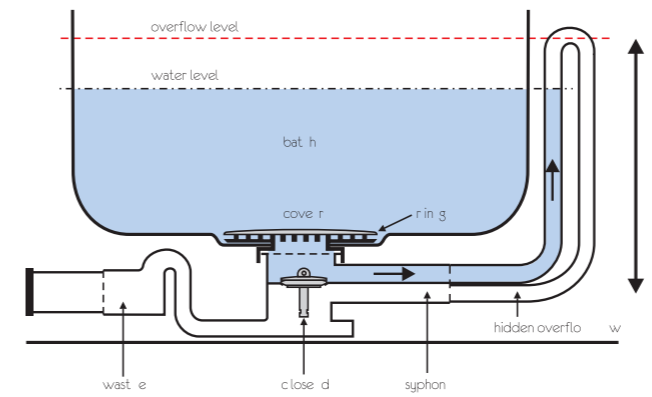

Waste closed, safe water level