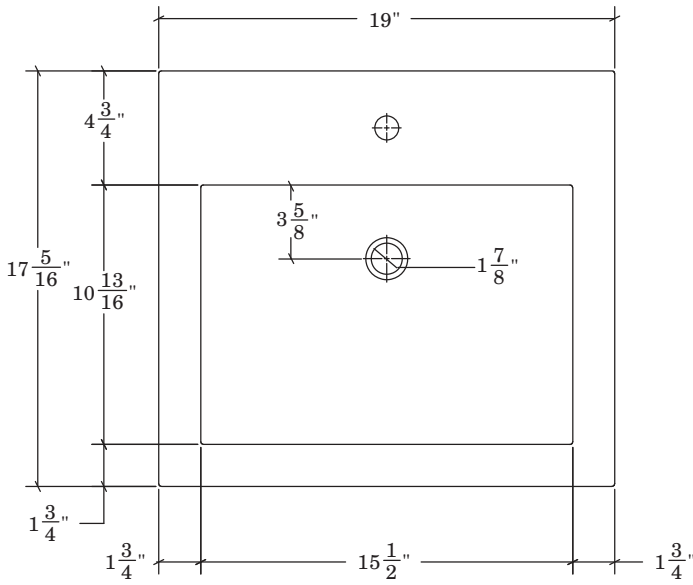

PS-7078

FEATURES:

- * Sink Size : 485mm x 440mm x 115mm
- * Material: Vitreous China
- * Counter Top Sink with Deck Mount Hole
- * Recommended Drain: DS-001
- * For Faucets With Overflow
- * For Use With Standard Pop Up Drain
- * Warranty: One Year Limited Warranty

CODES / STANDARDS APPLICABLE

- * CSA B45
- * ASME A112.19.2

TOP VIEW

3D VIEW

FRONT VIEW

SIDE VIEW

JOB INFORMATION:

Job Name _____
 Date Specified _____
 Contractor _____