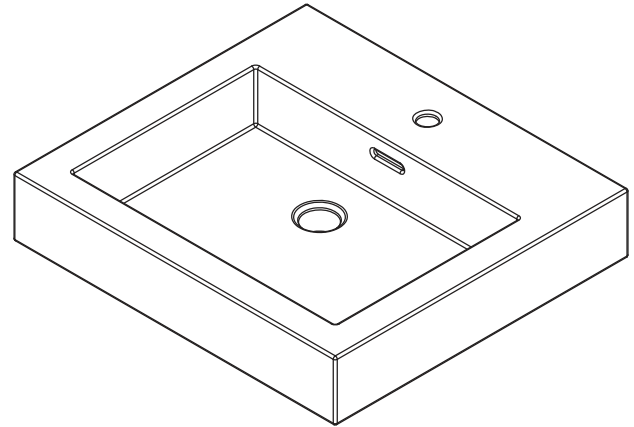

PS-7078

FEATURES:

- * Sink Size : 485mm x 440mm x 115mm
- * Material: Vitreous China
- * Counter Top Sink with Deck Mount Hole
- * Recommended Drain: DS-001
- * For Faucets With Overflow
- * For Use With Standard Pop Up Drain
- * Warranty: One Year Limited Warranty

CODES / STANDARDS APPLICABLE

- * CSA B45
- * ASME A112.19.2

TOP VIEW

3D VIEW

FRONT VIEW

SIDE VIEW

JOB INFORMATION:

Job Name _____
 Date Specified _____
 Contractor _____