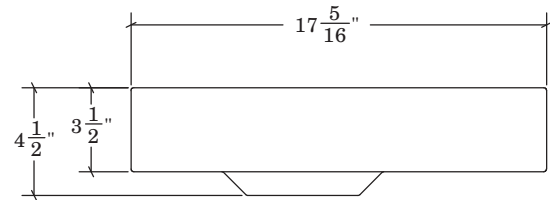

PS-7078

FEATURES:

- * Sink Size : 485mm x 440mm x 115mm
- * Material: Vitreous China
- * Counter Top Sink with Deck Mount Hole
- * Recommended Drain: DS-001
- * For Faucets With Overflow
- * For Use With Standard Pop Up Drain
- * Warranty: One Year Limited Warranty

CODES / STANDARDS APPLICABLE

- * CSA B45
- * ASME A112.19.2

TOP VIEW

3D VIEW

FRONT VIEW

SIDE VIEW

JOB INFORMATION:

Job Name _____
 Date Specified _____
 Contractor _____