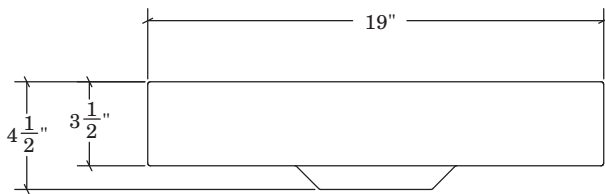

PS-7078

FEATURES:

- * Sink Size : 485mm x 440mm x 115mm
- * Material: Vitreous China
- * Counter Top Sink with Deck Mount Hole
- * Recommended Drain: DS-001
- * For Faucets With Overflow
- * For Use With Standard Pop Up Drain
- * Warranty: One Year Limited Warranty

CODES / STANDARDS APPLICABLE

- * CSA B45
- * ASME A112.19.2

TOP VIEW

3D VIEW

FRONT VIEW

SIDE VIEW

JOB INFORMATION:

Job Name _____
 Date Specified _____
 Contractor _____