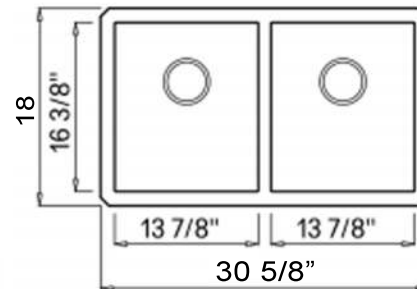

Plymouth Collection
Premium Granite Composite

MODEL:
PR5050-BL-UM

Overall Dimensions	Interior Bowls	Bowl Depth	Height	Drain Holes
30.625" x 18"	13.875" x 16.375"	9"	9.5625"	3.5"

FEATURES

- Premium Granite Composite Kitchen Sink
- 80% Stone/20% Acrylic Polymers
- Scratch Resistant/Heat resistant to 560F degrees
- Hygienic non-porous surface
- Undermount installation clips included
- Designed and made in Italy
- Matte finish
- Limited Lifetime Manufactures Warranty
- Professional Installation Recomend