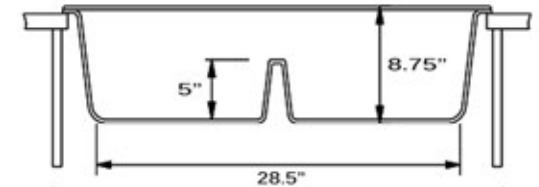

Granite Composite
Premium Granite Composite
Topmount Kitchen Sink

MODEL:
PR3420PS-BL

Overall Dimensions	Interior Bowl	Bowl Depth	Height	Drain Dimension
34" x 20"	14.25" x 14.5" Each	8.75" total 5" divider	9"	3.5" Diameter

PROJECT/ NAME:

ARCHITECT/CONTRACTOR:

MODEL:

JOB NOTES:

Granite Composite
 Premium Granite Composite
 Topmount Kitchen Sink

MODEL:
PR3420PS-BR

Overall Dimensions	Interior Bowl	Bowl Depth	Height	Drain Dimension
34" x 20"	14.25" x 14.5" Each	8.75" total 5" divider	9"	3.5" Diameter