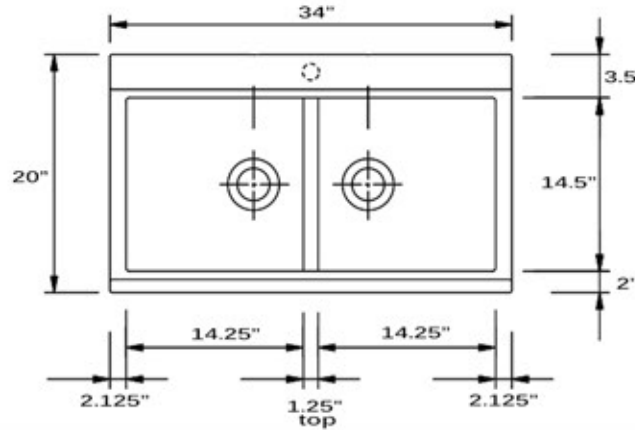

Granite Composite
Premium Granite Composite
Topmount Kitchen Sink

MODEL:
PR3420PS-BL

Overall Dimensions	Interior Bowl	Bowl Depth	Height	Drain Dimension
34" x 20"	14.25" x 14.5" Each	8.75" total 5" divider	9"	3.5" Diameter

PROJECT/ NAME:

ARCHITECT/CONTRACTOR:

MODEL:

JOB NOTES:

Granite Composite
 Premium Granite Composite
 Topmount Kitchen Sink

MODEL:
PR3420PS-BR

Overall Dimensions	Interior Bowl	Bowl Depth	Height	Drain Dimension
34" x 20"	14.25" x 14.5" Each	8.75" total 5" divider	9"	3.5" Diameter