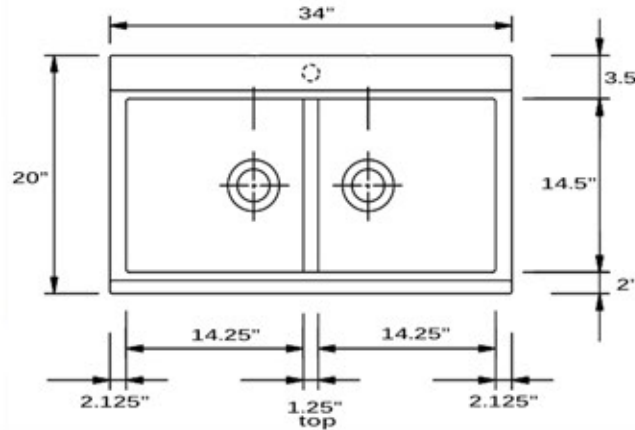

Granite Composite
Premium Granite Composite
Topmount Kitchen Sink

MODEL:
PR3420PS-BL

Overall Dimensions	Interior Bowl	Bowl Depth	Height	Drain Dimension
34" x 20"	14.25" x 14.5" Each	8.75" total 5" divider	9"	3.5" Diameter

PROJECT/ NAME:

ARCHITECT/CONTRACTOR:

MODEL:

JOB NOTES:

Granite Composite
 Premium Granite Composite
 Topmount Kitchen Sink

MODEL:
PR3420PS-BR

Overall Dimensions	Interior Bowl	Bowl Depth	Height	Drain Dimension
34" x 20"	14.25" x 14.5" Each	8.75" total 5" divider	9"	3.5" Diameter