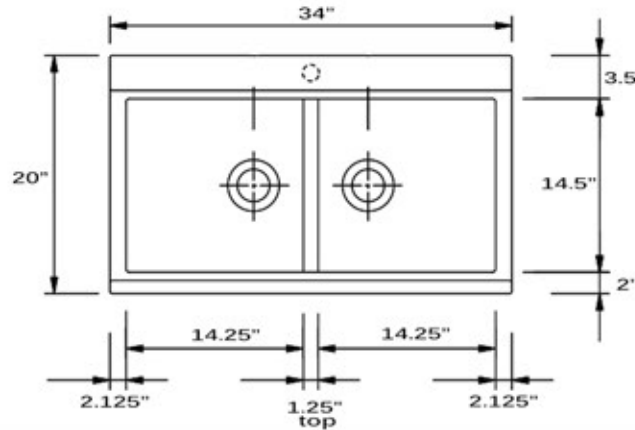

**Granite Composite**  
 Premium Granite Composite  
 Topmount Kitchen Sink

MODEL:  
**PR3420PS-W**

Overall Dimensions	Interior Bowl	Bowl Depth	Height	Drain Dimension
34" x 20"	14.25" x 14.5" Each	8.75" total 5" divider	9"	3.5" Diameter