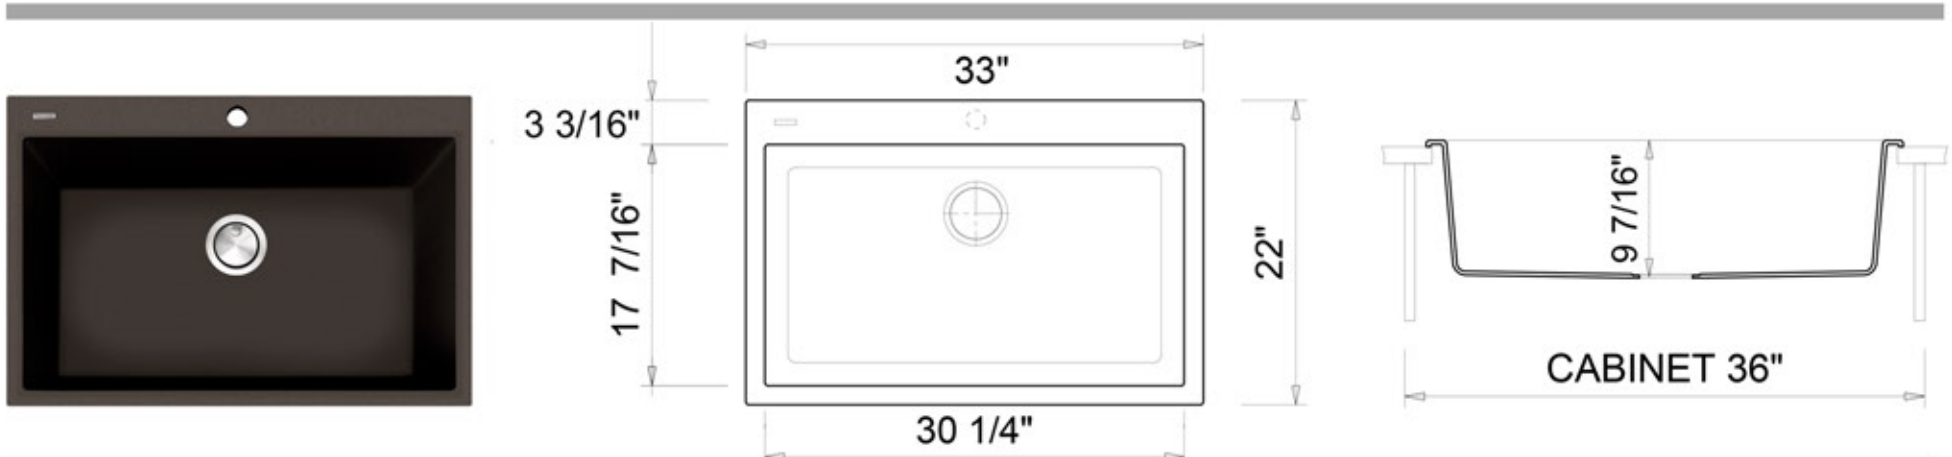

Granite Composite
 Premium Granite Composite
 Dual-mount Kitchen Sink

MODEL:
PR3322-DM-BL

Overall Dimensions	Interior Bowl	Bowl Depth	Height	Drain Dimension
33" x 22"	30.25" x 17.4375"	9.4375"	11"	3.5"

FEATURES

PROJECT/ NAME:

ARCHITECT/CONTRACTOR:

MODEL:

JOB NOTES:

Granite Composite
 Premium Granite Composite
 Dual-mount Kitchen Sink

MODEL:
PR3322-DM-BR

Overall Dimensions	Interior Bowl	Bowl Depth	Height	Drain Dimension
33" x 22"	30.25" x 17.4375"	9.4375"	11"	3.5"

PROJECT/ NAME:

ARCHITECT/CONTRACTOR:

MODEL:

JOB NOTES:

Granite Composite
 Premium Granite Composite
 Dual-mount Kitchen Sink

MODEL:
PR3322-DM-W

Overall Dimensions	Interior Bowl	Bowl Depth	Height	Drain Dimension
33" x 22"	30.25" x 17.4375"	9.4375"	11"	3.5"