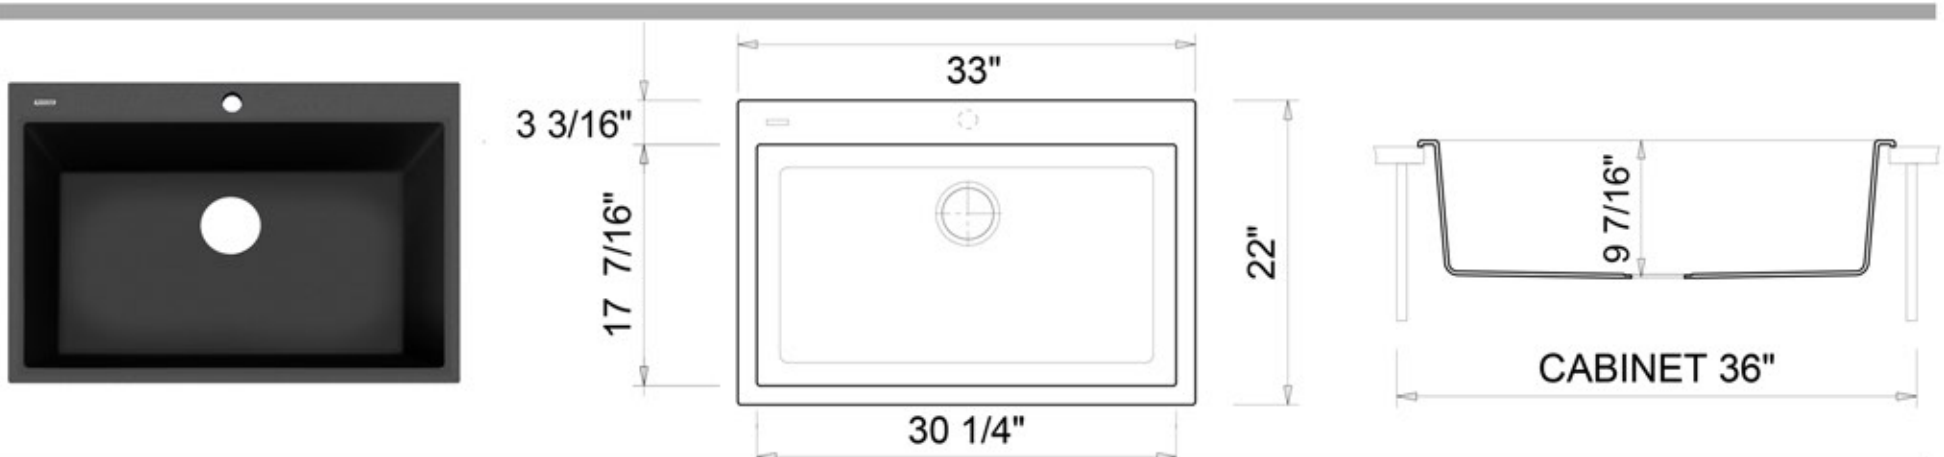

Granite Composite
 Premium Granite Composite
 Dual-mount Kitchen Sink

MODEL:
PR3322-DM-BL

Overall Dimensions	Interior Bowl	Bowl Depth	Height	Drain Dimension
33" x 22"	30.25" x 17.4375"	9.4375"	11"	3.5"

FEATURES

PROJECT/ NAME:

ARCHITECT/CONTRACTOR:

MODEL:

JOB NOTES:

Granite Composite
 Premium Granite Composite
 Dual-mount Kitchen Sink

MODEL:
PR3322-DM-BR

Overall Dimensions	Interior Bowl	Bowl Depth	Height	Drain Dimension
33" x 22"	30.25" x 17.4375"	9.4375"	11"	3.5"

PROJECT/ NAME:

ARCHITECT/CONTRACTOR:

MODEL:

JOB NOTES:

Granite Composite
 Premium Granite Composite
 Dual-mount Kitchen Sink

MODEL:
PR3322-DM-W

Overall Dimensions	Interior Bowl	Bowl Depth	Height	Drain Dimension
33" x 22"	30.25" x 17.4375"	9.4375"	11"	3.5"