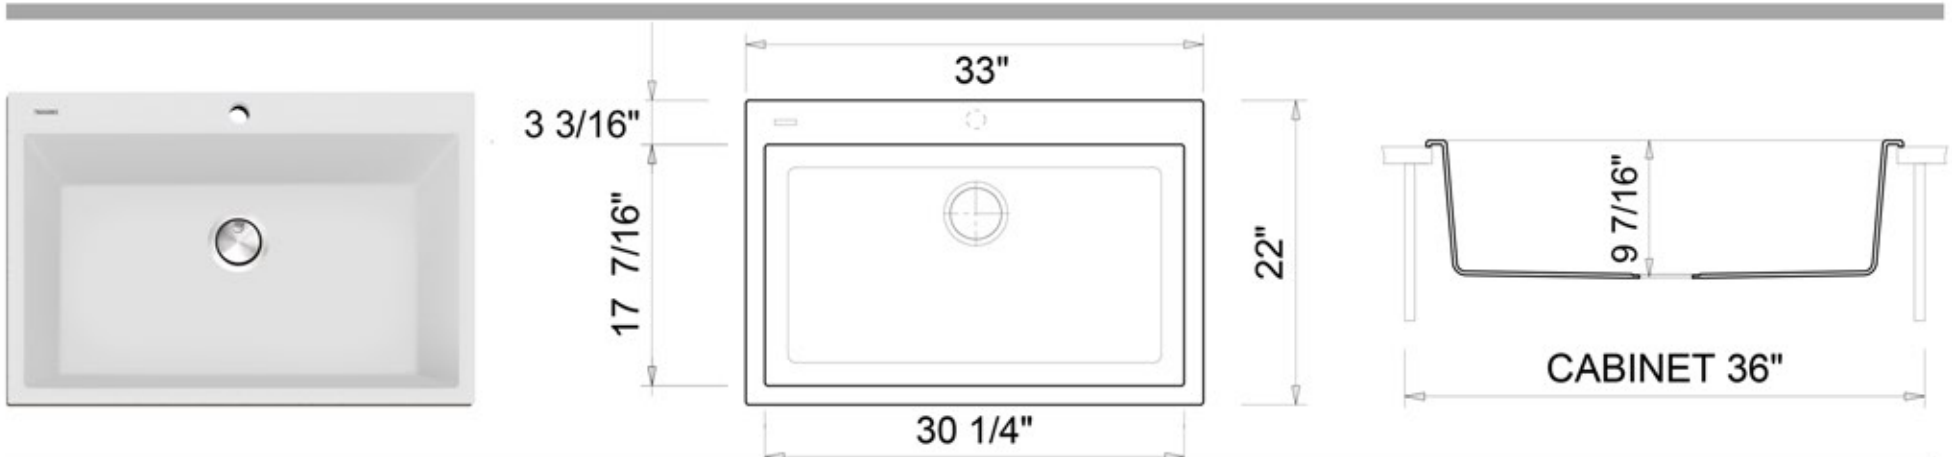

Granite Composite
 Premium Granite Composite
 Dual-mount Kitchen Sink

MODEL:
PR3322-DM-BL

Overall Dimensions	Interior Bowl	Bowl Depth	Height	Drain Dimension
33" x 22"	30.25" x 17.4375"	9.4375"	11"	3.5"

FEATURES

PROJECT/ NAME:

ARCHITECT/CONTRACTOR:

MODEL:

JOB NOTES:

Granite Composite
 Premium Granite Composite
 Dual-mount Kitchen Sink

MODEL:
PR3322-DM-BR

Overall Dimensions	Interior Bowl	Bowl Depth	Height	Drain Dimension
33" x 22"	30.25" x 17.4375"	9.4375"	11"	3.5"

PROJECT/ NAME:

ARCHITECT/CONTRACTOR:

MODEL:

JOB NOTES:

Granite Composite
 Premium Granite Composite
 Dual-mount Kitchen Sink

MODEL:
PR3322-DM-W

Overall Dimensions	Interior Bowl	Bowl Depth	Height	Drain Dimension
33" x 22"	30.25" x 17.4375"	9.4375"	11"	3.5"