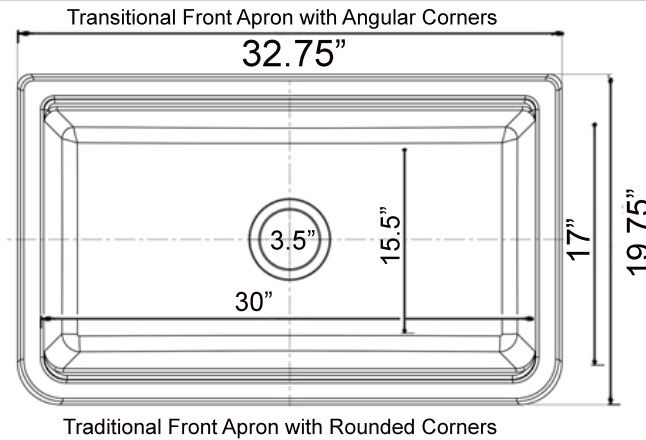

Plymouth Collection

Premium Granite Composite Farmhouse Apron Sink
Workstation with included Cutting Board

MODEL:
PR3320-APS-BL

Overall Dimensions	Interior Bowl Opening	Apron Height	Bowl Depth	Drain Dimensions
32.75" x 19.75" x 9.75"	30" x 17" top edge 28" x 15.5" basin	9.75"	9"	3.5" - drain included

Features

- Apron or custom base cabinet required
- Reversible design - 2 corner radius options
- Stainless Steel Roll Up Mat (RUM165) included
- Wood Cutting board Included
- Due to sink thickness - may require an extended flange
- Material is sound absorbing and stain resistant
- Non-porous surface is hygienic and scratch resistant
- Inside basin is sloped for superior drainage
- included matching disposal flange and basket strainer.