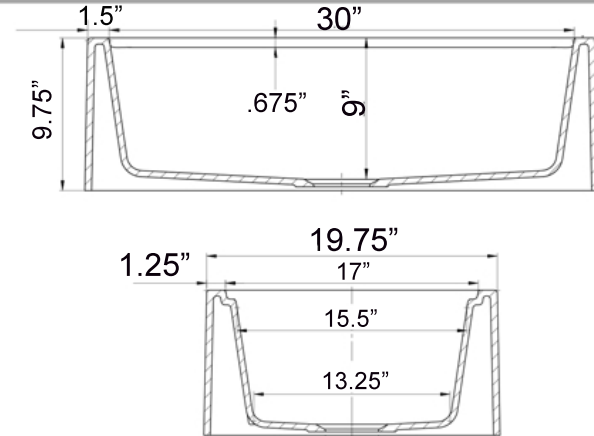

Plymouth Collection

Premium Granite Composite Farmhouse Apron Sink
Workstation with included Cutting Board

MODEL:
PR3320-APS-BL

Overall Dimensions	Interior Bowl Opening	Apron Height	Bowl Depth	Drain Dimensions
32.75" x 19.75" x 9.75"	30" x 17" top edge 28" x 15.5" basin	9.75"	9"	3.5" - drain included

Features

- Apron or custom base cabinet required
- Reversible design - 2 corner radius options
- Stainless Steel Roll Up Mat (RUM165) included
- Wood Cutting board Included
- Due to sink thickness - may require an extended flange
- Material is sound absorbing and stain resistant
- Non-porous surface is hygienic and scratch resistant
- Inside basin is sloped for superior drainage
- included matching disposal flange and basket strainer.