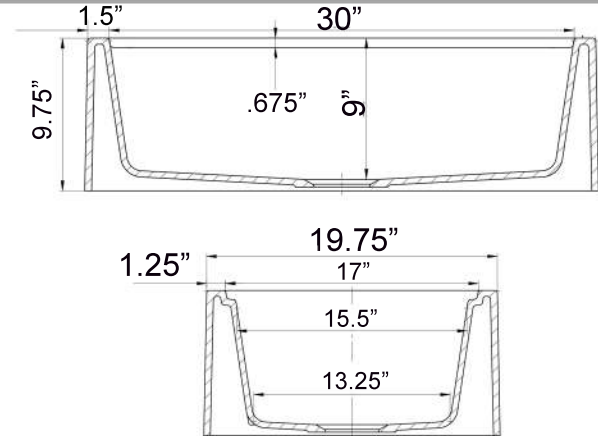

# Rockport Collection

Premium Granite Composite Farmhouse Apron Sink  
Workstation with included Cutting Board

**MODEL:**

**PR3320-APS-TI**

Overall Dimensions	Interior Bowl Opening	Apron Height	Bowl Depth	Drain Dimensions
32.75" x 19.75" x 9.75"	30" x 17" top edge 28" x 15.5" basin	9.75"	9"	3.5" - drain included

## Features

- Apron or custom base cabinet required
- Reversible design - 2 corner radius options
- Stainless Steel Roll Up Mat (RUM165) included
- Wood Cutting board Included
- Due to sink thickness - may require an extended flange
- Material is sound absorbing and stain resistant
- Non-porous surface is hygienic and scratch resistant
- Inside basin is sloped for superior drainage
- included matching disposal flange and basket strainer