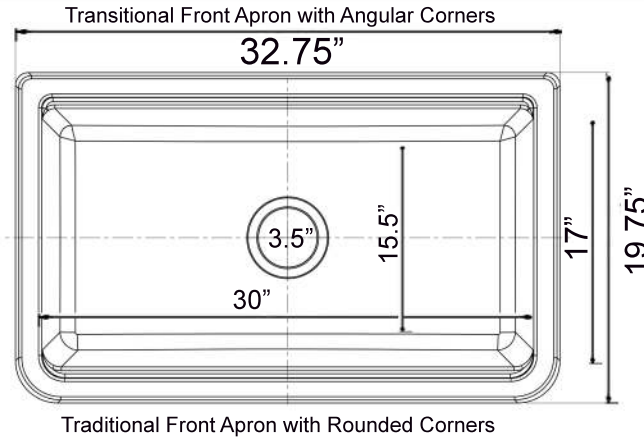

# Rockport Collection

Premium Granite Composite Farmhouse Apron Sink  
Workstation with included Cutting Board

**MODEL:**

**PR3320-APS-TI**

Overall Dimensions	Interior Bowl Opening	Apron Height	Bowl Depth	Drain Dimensions
32.75" x 19.75" x 9.75"	30" x 17" top edge 28" x 15.5" basin	9.75"	9"	3.5" - drain included

## Features

- Apron or custom base cabinet required
- Reversible design - 2 corner radius options
- Stainless Steel Roll Up Mat (RUM165) included
- Wood Cutting board Included
- Due to sink thickness - may require an extended flange
- Material is sound absorbing and stain resistant
- Non-porous surface is hygienic and scratch resistant
- Inside basin is sloped for superior drainage
- included matching disposal flange and basket strainer