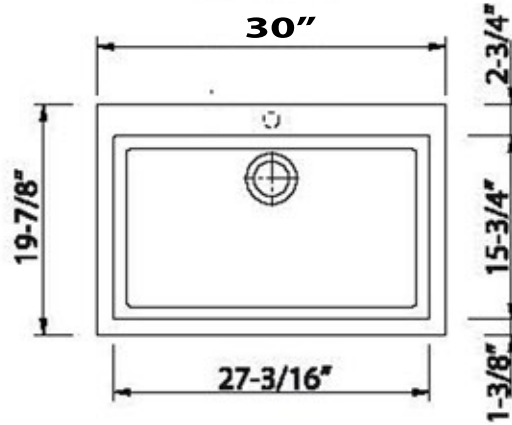

Granite Composite
 Premium Granite Composite
 Dual-mount Kitchen Sink

MODEL:
PR3020-DM-BL

Overall Dimensions	Interior Bowl	Bowl Depth	Height	Drain Dimension
30" x 19.875""	27.1875" x 15.75""	7.875"	8.25"	3.5"

PROJECT/ NAME:

ARCHITECT/CONTRACTOR:

MODEL:

JOB NOTES:

Granite Composite
 Premium Granite Composite
 Dual-mount Kitchen Sink

MODEL:
PR3020-DM-S

Overall Dimensions	Interior Bowl	Bowl Depth	Height	Drain Dimension
30" x 19.875""	27.1875" x 15.75""	7.875"	8.25"	3.5"

PROJECT/ NAME:

ARCHITECT/CONTRACTOR:

MODEL:

JOB NOTES:

Granite Composite
 Premium Granite Composite
 Dual-mount Kitchen Sink

MODEL:
PR3020-DM-W

Overall Dimensions	Interior Bowl	Bowl Depth	Height	Drain Dimension
30" x 19.875""	27.1875" x 15.75""	7.875"	8.25"	3.5"