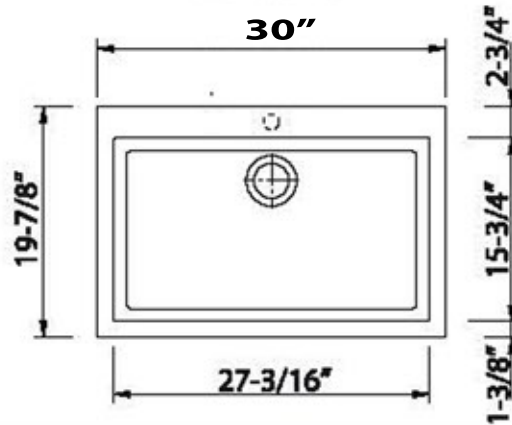

Granite Composite
 Premium Granite Composite
 Dual-mount Kitchen Sink

MODEL:
PR3020-DM-BL

Overall Dimensions	Interior Bowl	Bowl Depth	Height	Drain Dimension
30" x 19.875""	27.1875" x 15.75""	7.875"	8.25"	3.5"

PROJECT/ NAME:

ARCHITECT/CONTRACTOR:

MODEL:

JOB NOTES:

Granite Composite
 Premium Granite Composite
 Dual-mount Kitchen Sink

MODEL:
PR3020-DM-S

Overall Dimensions	Interior Bowl	Bowl Depth	Height	Drain Dimension
30" x 19.875""	27.1875" x 15.75""	7.875"	8.25"	3.5"

PROJECT/ NAME:

ARCHITECT/CONTRACTOR:

MODEL:

JOB NOTES:

Granite Composite
 Premium Granite Composite
 Dual-mount Kitchen Sink

MODEL:
PR3020-DM-W

Overall Dimensions	Interior Bowl	Bowl Depth	Height	Drain Dimension
30" x 19.875""	27.1875" x 15.75""	7.875"	8.25"	3.5"