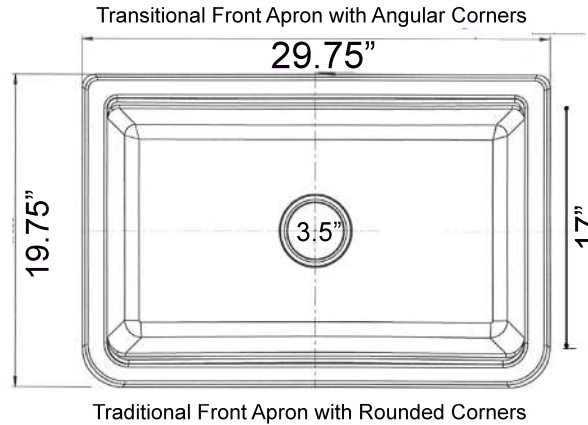

Rockport Collection

Premium Granite Composite Farmhouse Apron Sink
 Workstation with included Cutting Board/Drain/Flange/Roll up Mat

MODEL:
PR3020-APS-TI

Overall Dimensions	Interior Bowl Opening	Apron Height	Bowl Depth	Drain Dimensions
29.75" x 19.75" x 9.75"	27" x 17" top edge 26.5" x 15.5" basin	9.75"	9"	3.5" - drain included

Features

- Apron or custom base cabinet required
- Reversible design - 2 corner radius options
- Stainless Steel Roll Up Mat (RUM165) included
- Wood Cutting board Included
- Due to sink thickness - may require an extended flange
- Material is sound absorbing and stain resistant
- Non-porous surface is hygienic and scratch resistant
- Inside basin is sloped for superior drainage
- included matching disposal flange and basket strainer