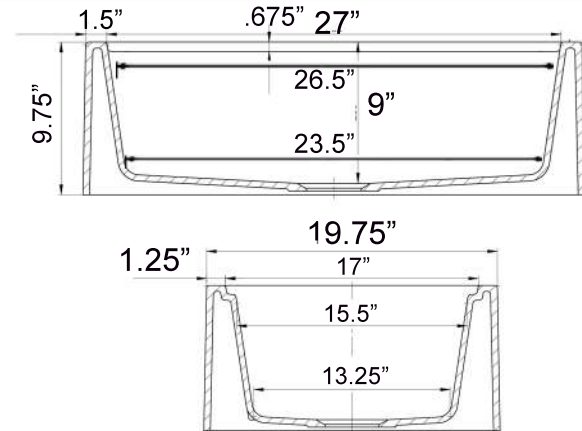

Rockport Collection

Premium Granite Composite Farmhouse Apron Sink
 Workstation with included Cutting Board/Drain/Flange/Roll up Mat

MODEL:
PR3020-APS-TI

Overall Dimensions	Interior Bowl Opening	Apron Height	Bowl Depth	Drain Dimensions
29.75" x 19.75" x 9.75"	27" x 17" top edge 26.5" x 15.5" basin	9.75"	9"	3.5" - drain included

Features

- Apron or custom base cabinet required
- Reversible design - 2 corner radius options
- Stainless Steel Roll Up Mat (RUM165) included
- Wood Cutting board Included
- Due to sink thickness - may require an extended flange
- Material is sound absorbing and stain resistant
- Non-porous surface is hygienic and scratch resistant
- Inside basin is sloped for superior drainage
- included matching disposal flange and basket strainer