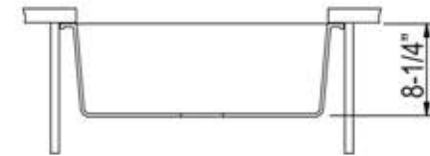

Granite Composite
Premium Granite Composite
Undermount Kitchen Sink

MODEL:
PR2418-BL

Overall Dimensions	Interior Bowl	Bowl Depth	Height	Drain Dimension
23.625" x 17.75"	20.875" x 15.75"	7.875"	8.25"	3.5"

PROJECT/ NAME:

ARCHITECT/CONTRACTOR:

MODEL:

JOB NOTES:

Granite Composite
Premium Granite Composite
Undermount Kitchen Sink

MODEL:
PR2418-BR

Overall Dimensions	Interior Bowl	Bowl Depth	Height	Drain Dimension
23.625" x 17.75"	20.875" x 15.75"	7.875"	8.25"	3.5"

PROJECT/ NAME:

ARCHITECT/CONTRACTOR:

MODEL:

JOB NOTES:

Granite Composite
Premium Granite Composite
Undermount Kitchen Sink

MODEL:
PR2418-S

Overall Dimensions	Interior Bowl	Bowl Depth	Height	Drain Dimension
23.625" x 17.75"	20.875" x 15.75"	7.875"	8.25"	3.5"