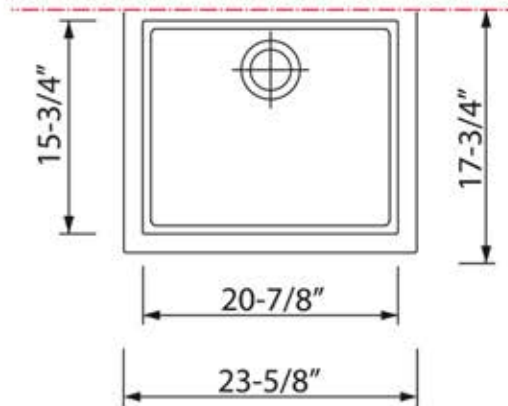

Granite Composite
Premium Granite Composite
Undermount Kitchen Sink

MODEL:
PR2418-BL

Overall Dimensions	Interior Bowl	Bowl Depth	Height	Drain Dimension
23.625" x 17.75"	20.875" x 15.75"	7.875"	8.25"	3.5"

PROJECT/ NAME:

ARCHITECT/CONTRACTOR:

MODEL:

JOB NOTES:

Granite Composite
Premium Granite Composite
Undermount Kitchen Sink

MODEL:
PR2418-BR

Overall Dimensions	Interior Bowl	Bowl Depth	Height	Drain Dimension
23.625" x 17.75"	20.875" x 15.75"	7.875"	8.25"	3.5"

PROJECT/ NAME:

ARCHITECT/CONTRACTOR:

MODEL:

JOB NOTES:

Granite Composite
Premium Granite Composite
Undermount Kitchen Sink

MODEL:
PR2418-S

Overall Dimensions	Interior Bowl	Bowl Depth	Height	Drain Dimension
23.625" x 17.75"	20.875" x 15.75"	7.875"	8.25"	3.5"