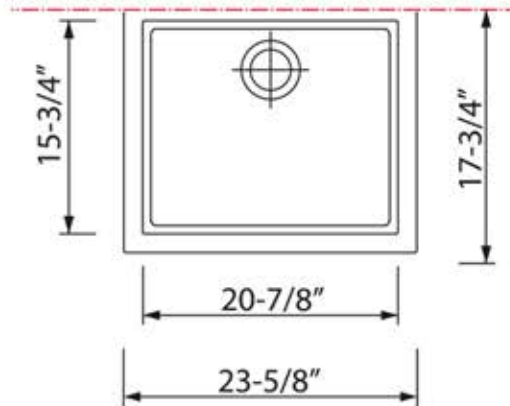

Granite Composite
Premium Granite Composite
Undermount Kitchen Sink

MODEL:
PR2418-BL

Overall Dimensions	Interior Bowl	Bowl Depth	Height	Drain Dimension
23.625" x 17.75"	20.875" x 15.75"	7.875"	8.25"	3.5"

PROJECT/ NAME:

ARCHITECT/CONTRACTOR:

MODEL:

JOB NOTES:

Granite Composite
Premium Granite Composite
Undermount Kitchen Sink

MODEL:
PR2418-BR

Overall Dimensions	Interior Bowl	Bowl Depth	Height	Drain Dimension
23.625" x 17.75"	20.875" x 15.75"	7.875"	8.25"	3.5"

PROJECT/ NAME:

ARCHITECT/CONTRACTOR:

MODEL:

JOB NOTES:

Granite Composite
Premium Granite Composite
Undermount Kitchen Sink

MODEL:
PR2418-S

Overall Dimensions	Interior Bowl	Bowl Depth	Height	Drain Dimension
23.625" x 17.75"	20.875" x 15.75"	7.875"	8.25"	3.5"