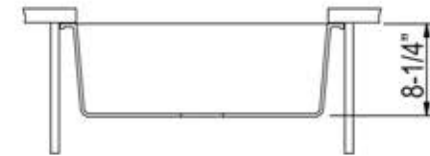

PROJECT/ NAME:

ARCHITECT/CONTRACTOR:

MODEL:

JOB NOTES:

Granite Composite
Premium Granite Composite
Undermount Kitchen Sink

MODEL:
PR2418-BR

Overall Dimensions	Interior Bowl	Bowl Depth	Height	Drain Dimension
23.625" x 17.75"	20.875" x 15.75"	7.875"	8.25"	3.5"

PROJECT/ NAME:

ARCHITECT/CONTRACTOR:

MODEL:

JOB NOTES:

Granite Composite
Premium Granite Composite
Undermount Kitchen Sink

MODEL:
PR2418-S

Overall Dimensions	Interior Bowl	Bowl Depth	Height	Drain Dimension
23.625" x 17.75"	20.875" x 15.75"	7.875"	8.25"	3.5"