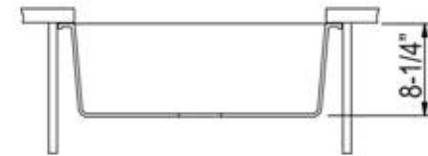

Granite Composite
Premium Granite Composite
Undermount Kitchen Sink

MODEL:
PR2418-BL

Overall Dimensions	Interior Bowl	Bowl Depth	Height	Drain Dimension
23.625" x 17.75"	20.875" x 15.75"	7.875"	8.25"	3.5"

PROJECT/ NAME:

ARCHITECT/CONTRACTOR:

MODEL:

JOB NOTES:

Granite Composite
Premium Granite Composite
Undermount Kitchen Sink

MODEL:
PR2418-BR

Overall Dimensions	Interior Bowl	Bowl Depth	Height	Drain Dimension
23.625" x 17.75"	20.875" x 15.75"	7.875"	8.25"	3.5"

PROJECT/ NAME:

ARCHITECT/CONTRACTOR:

MODEL:

JOB NOTES:

Granite Composite
Premium Granite Composite
Undermount Kitchen Sink

MODEL:
PR2418-S

Overall Dimensions	Interior Bowl	Bowl Depth	Height	Drain Dimension
23.625" x 17.75"	20.875" x 15.75"	7.875"	8.25"	3.5"