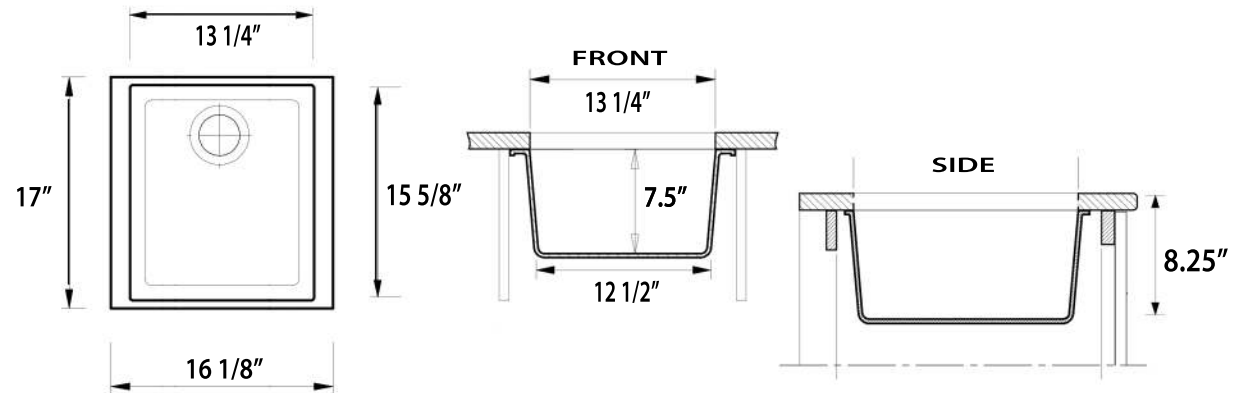

**Granite Composite**  
 Premium Granite Composite  
 Undermount Kitchen Sink

MODEL:  
**PR1716-W**

Overall Dimensions	Interior Bowl	Bowl Depth	Height	Drain Dimension
16.125" x 17"	13.25" x 15.625"	7.5"	8.25"	3.5"