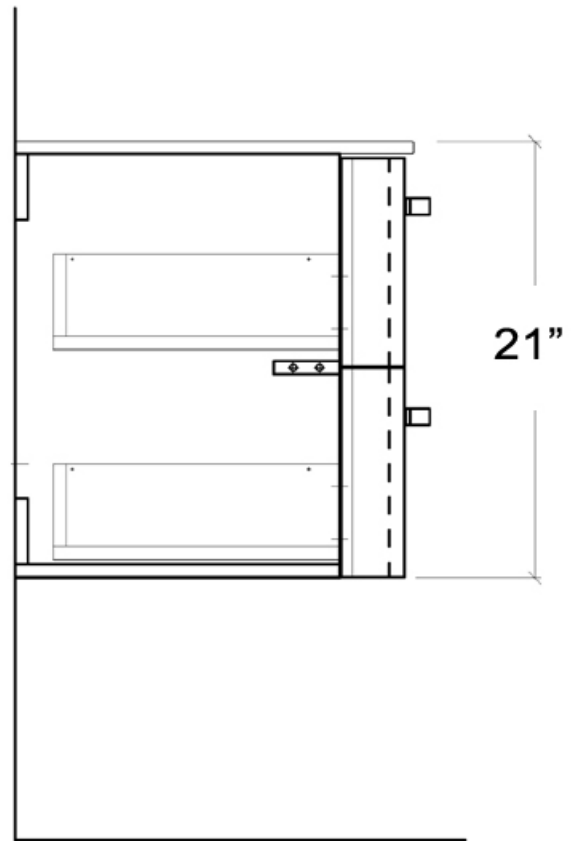

LATOSCANA
Exquisite Italian Design

Palio 22" Vanity

LaToscana *Italian Vessels, Faucets & Vanities*
1571 North Main Road · Newfield, NJ 08344
www.paini-usa.com / 1-866-668-6690