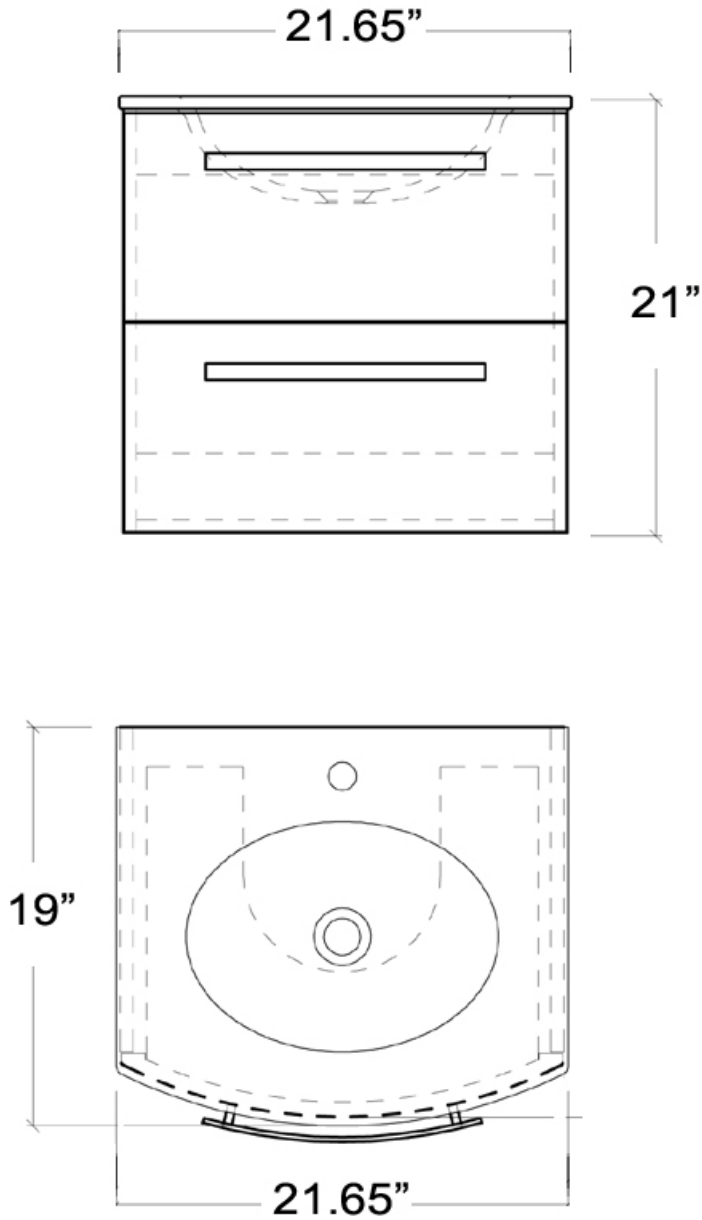

LATOSCANA
Exquisite Italian Design

Palio 22" Vanity

LaToscana *Italian Vessels, Faucets & Vanities*
1571 North Main Road · Newfield, NJ 08344
www.paini-usa.com / 1-866-668-6690