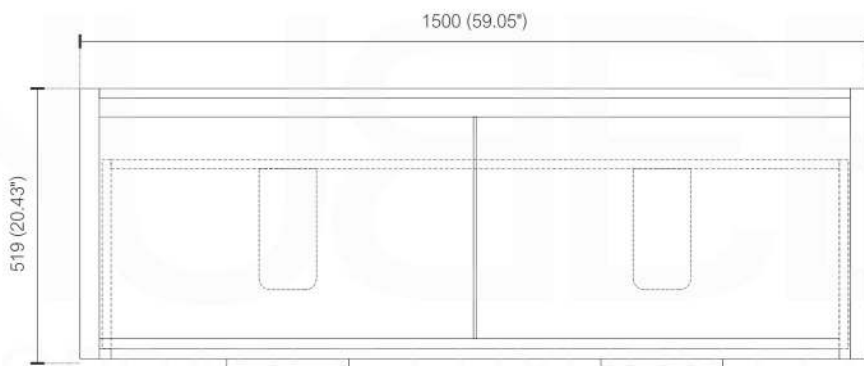

Dimensions:	width	depth	height
inches	59.05"	20.43"	34.48"
mm	1500	519	876

NOTE: DIMENSIONS AND TECHNICAL DETAILS ARE SUBJECT TO CHANGE WITHOUT NOTICE

NUDO 60 DOUBLE

Sink: SpainSink60D

FRONT ELEVATION

SIDE ELEVATION

TOP ELEVATION

SQUARE SINK SPAIN
60" DOUBLE

FRONT ELEVATION

TOP ELEVATION

SIDE ELEVATION

Pop-Up / P-trap Installation Instructions INSTALLATION GUIDE

FOR SINKS WITHOUT OVERFLOW
#SKU: P101N / P102N

OR