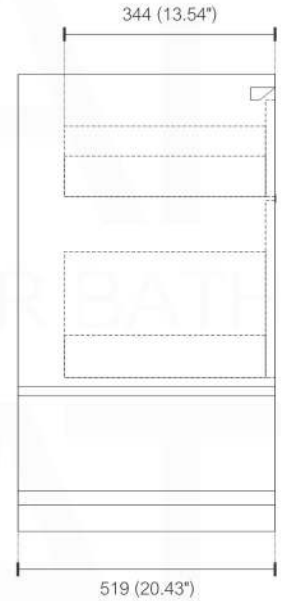

Dimensions:	width	depth	height
inches	59.05"	20.43"	34.48"
mm	1500	519	876

NOTE: DIMENSIONS AND TECHNICAL DETAILS ARE SUBJECT TO CHANGE WITHOUT NOTICE

NUDO 60 DOUBLE

Sink: SpainSink60D

FRONT ELEVATION

SIDE ELEVATION

TOP ELEVATION

SQUARE SINK SPAIN
60" DOUBLE

FRONT ELEVATION

TOP ELEVATION

SIDE ELEVATION

Pop-Up / P-trap Installation Instructions INSTALLATION GUIDE

FOR SINKS WITHOUT OVERFLOW
#SKU: P101N / P102N

OR