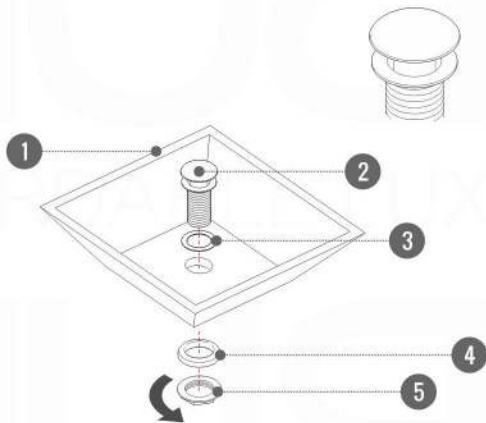

Dimensions:	width	depth	height
inches	59.05"	20.43"	34.48"
mm	1500	519	876

NOTE: DIMENSIONS AND TECHNICAL DETAILS ARE SUBJECT TO CHANGE WITHOUT NOTICE

NUDO 60 DOUBLE

Sink: SpainSink60D

FRONT ELEVATION

SIDE ELEVATION

TOP ELEVATION

SQUARE SINK SPAIN
60" DOUBLE

FRONT ELEVATION

TOP ELEVATION

SIDE ELEVATION

Pop-Up / P-trap Installation Instructions INSTALLATION GUIDE

FOR SINKS WITHOUT OVERFLOW
#SKU: P101N / P102N

OR