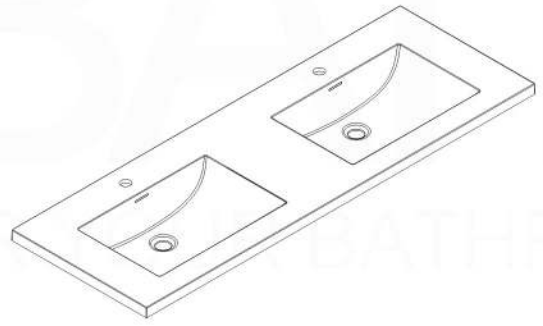

Dimensions:	width	depth	height
inches	59.05"	20.43"	34.48"
mm	1500	519	876

NOTE: DIMENSIONS AND TECHNICAL DETAILS ARE SUBJECT TO CHANGE WITHOUT NOTICE

NUDO 60 DOUBLE

Sink: SpainSink60D

FRONT ELEVATION

SIDE ELEVATION

TOP ELEVATION

SQUARE SINK SPAIN
60" DOUBLE

FRONT ELEVATION

TOP ELEVATION

SIDE ELEVATION

Pop-Up / P-trap Installation Instructions INSTALLATION GUIDE

FOR SINKS WITHOUT OVERFLOW
#SKU: P101N / P102N

OR