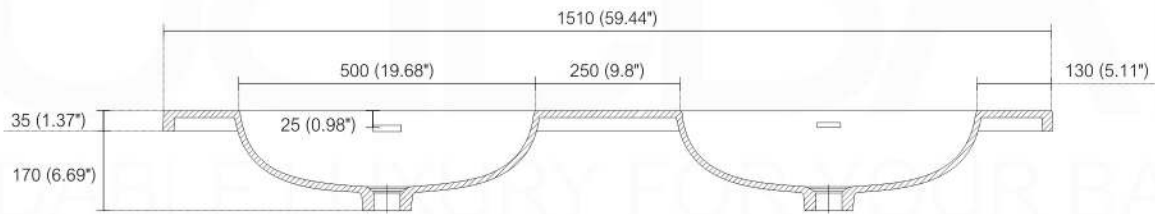

Dimensions:	width	depth	height
inches	59.05"	20.43"	34.48"
mm	1500	519	876

NOTE: DIMENSIONS AND TECHNICAL DETAILS ARE SUBJECT TO CHANGE WITHOUT NOTICE

NUDO 60 DOUBLE

Sink: SpainSink60D

FRONT ELEVATION

SIDE ELEVATION

TOP ELEVATION

SQUARE SINK SPAIN
60" DOUBLE

FRONT ELEVATION

TOP ELEVATION

SIDE ELEVATION

Pop-Up / P-trap Installation Instructions INSTALLATION GUIDE

FOR SINKS WITHOUT OVERFLOW
#SKU: P101N / P102N

OR