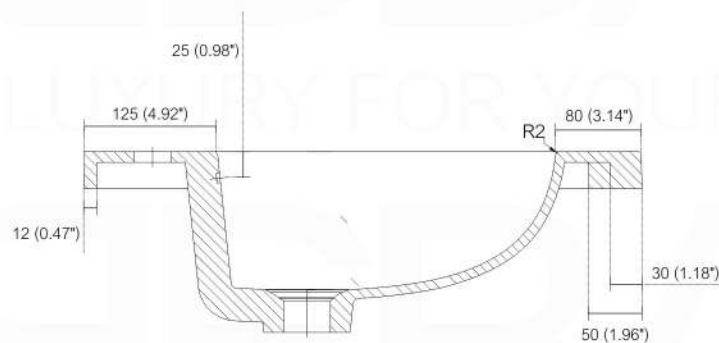

Dimensions:	width	depth	height
inches	59.05"	20.43"	34.48"
mm	1500	519	876

NOTE: DIMENSIONS AND TECHNICAL DETAILS ARE SUBJECT TO CHANGE WITHOUT NOTICE

NUDO 60 DOUBLE

Sink: SpainSink60D

FRONT ELEVATION

SIDE ELEVATION

TOP ELEVATION

SQUARE SINK SPAIN
60" DOUBLE

FRONT ELEVATION

TOP ELEVATION

SIDE ELEVATION

Pop-Up / P-trap Installation Instructions INSTALLATION GUIDE

FOR SINKS WITHOUT OVERFLOW
#SKU: P101N / P102N

OR