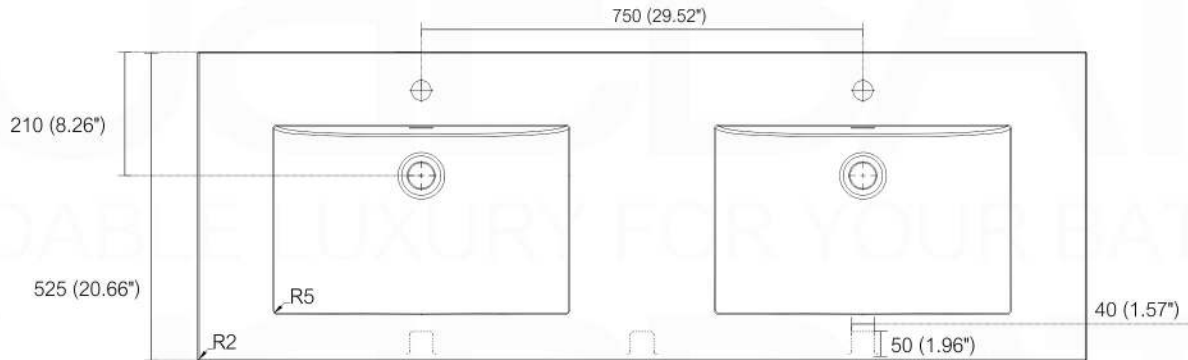

Dimensions:	width	depth	height
inches	59.05"	20.43"	34.48"
mm	1500	519	876

NOTE: DIMENSIONS AND TECHNICAL DETAILS ARE SUBJECT TO CHANGE WITHOUT NOTICE

NUDO 60 DOUBLE

Sink: SpainSink60D

FRONT ELEVATION

SIDE ELEVATION

TOP ELEVATION

SQUARE SINK SPAIN
60" DOUBLE

FRONT ELEVATION

TOP ELEVATION

SIDE ELEVATION

Pop-Up / P-trap Installation Instructions INSTALLATION GUIDE

FOR SINKS WITHOUT OVERFLOW
#SKU: P101N / P102N

OR