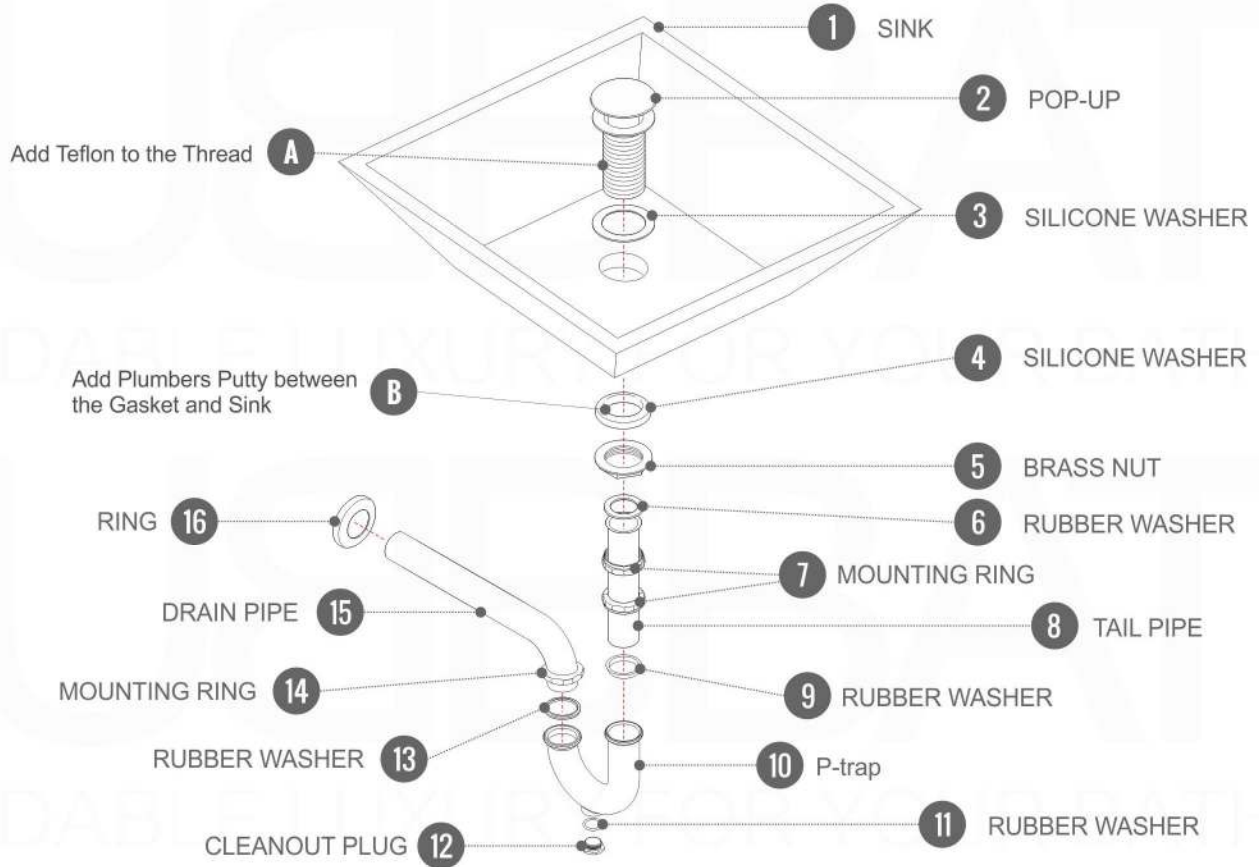

Dimensions:	width	depth	height
inches	59.05"	20.43"	34.48"
mm	1500	519	876

NOTE: DIMENSIONS AND TECHNICAL DETAILS ARE SUBJECT TO CHANGE WITHOUT NOTICE

NUDO 60 DOUBLE

Sink: SpainSink60D

FRONT ELEVATION

SIDE ELEVATION

TOP ELEVATION

SQUARE SINK SPAIN
60" DOUBLE

FRONT ELEVATION

TOP ELEVATION

SIDE ELEVATION

Pop-Up / P-trap Installation Instructions INSTALLATION GUIDE

FOR SINKS WITHOUT OVERFLOW
#SKU: P101N / P102N

OR

FOR SINKS WITHOUT OVERFLOW
#SKU: P101 / P102