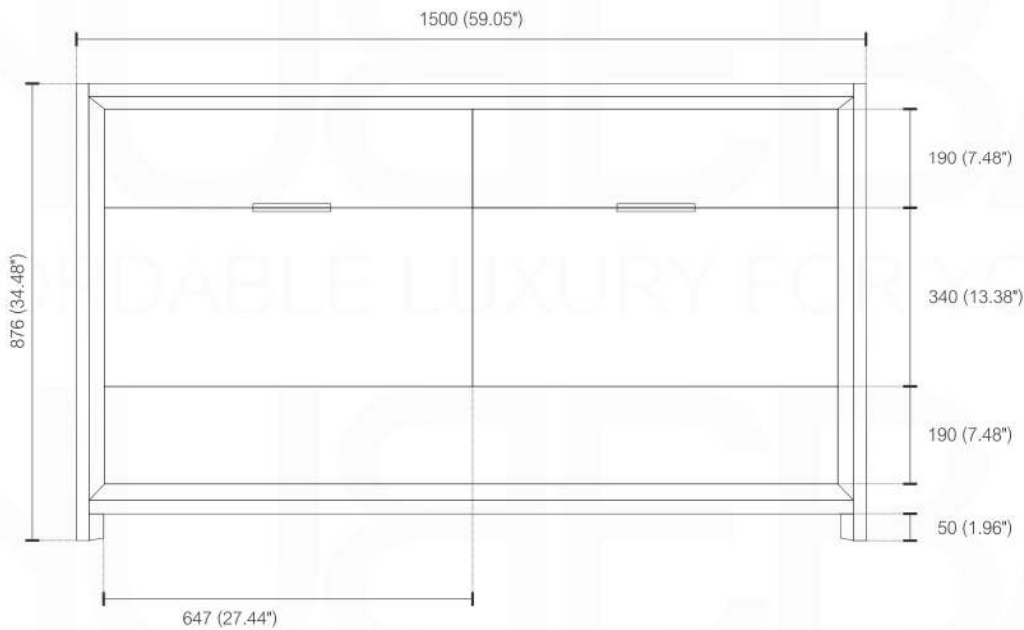

Dimensions:	width	depth	height
inches	59.05"	20.43"	34.48"
mm	1500	519	876

NOTE: DIMENSIONS AND TECHNICAL DETAILS ARE SUBJECT TO CHANGE WITHOUT NOTICE

NUDO 60 DOUBLE

Sink: SpainSink60D

FRONT ELEVATION

SIDE ELEVATION

TOP ELEVATION

SQUARE SINK SPAIN
60" DOUBLE

FRONT ELEVATION

TOP ELEVATION

SIDE ELEVATION

Pop-Up / P-trap Installation Instructions INSTALLATION GUIDE

FOR SINKS WITHOUT OVERFLOW
#SKU: P101N / P102N

OR

FOR SINKS WITHOUT OVERFLOW
#SKU: P101 / P102