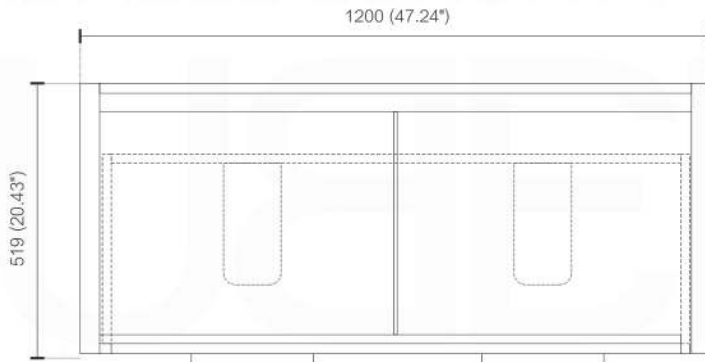

Dimensions:	width	depth	height
inches	47.24"	20.43"	34.48"
mm	1200	519	876

NOTE: DIMENSIONS AND TECHNICAL DETAILS ARE SUBJECT TO CHANGE WITHOUT NOTICE

NUDO 48 SINGLE

Sink: SpainSink48S

FRONT ELEVATION

SIDE ELEVATION

TOP ELEVATION

SQUARE SINK SPAIN
48" SINGLE

. FRONT ELEVATION

. TOP ELEVATION

. SIDE ELEVATION

Pop-Up / P-trap Installation Instructions INSTALLATION GUIDE

FOR SINKS WITHOUT OVERFLOW
#SKU: P101N / P102N

OR