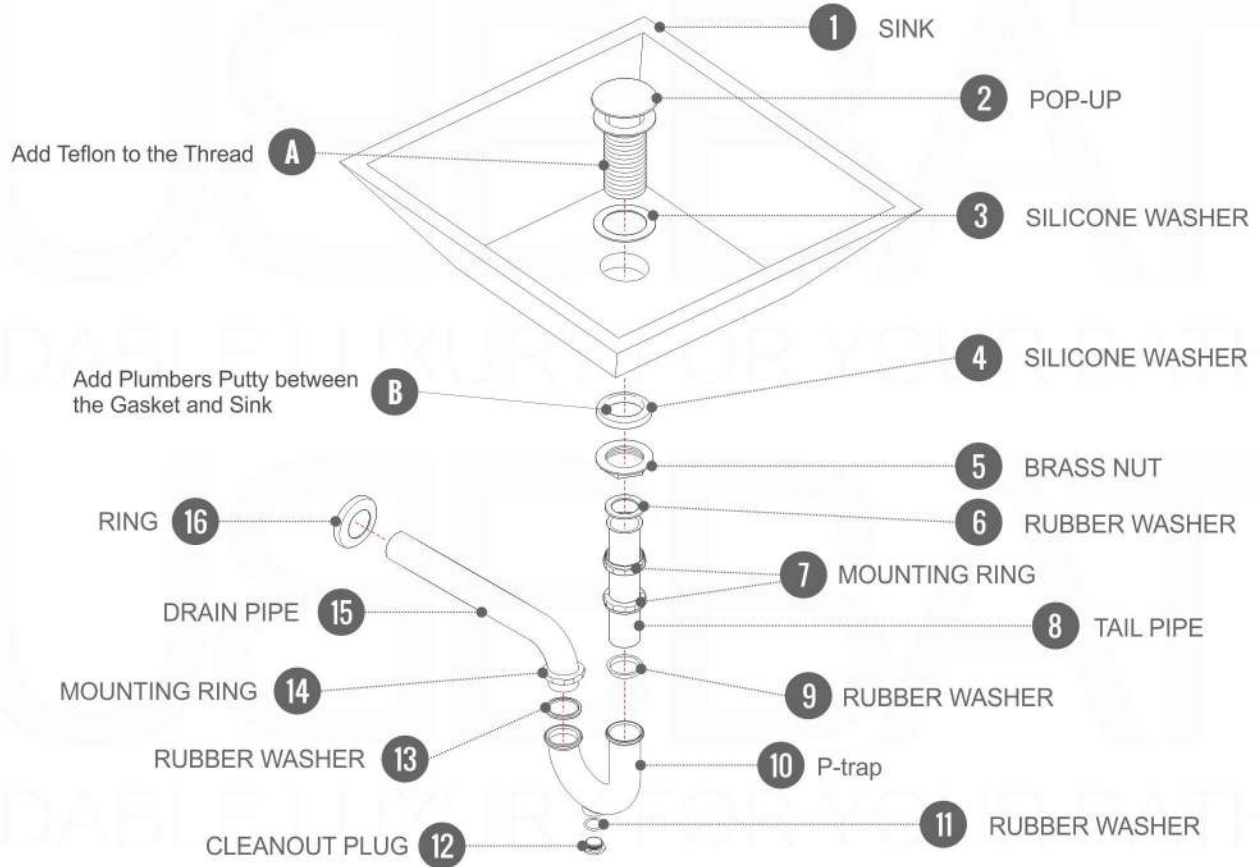

Dimensions:	width	depth	height
inches	47.24"	20.43"	34.48"
mm	1200	519	876

NOTE: DIMENSIONS AND TECHNICAL DETAILS ARE SUBJECT TO CHANGE WITHOUT NOTICE

NUDO 48 SINGLE

Sink: SpainSink48S

FRONT ELEVATION

SIDE ELEVATION

TOP ELEVATION

SQUARE SINK SPAIN
48" SINGLE

. FRONT ELEVATION

. TOP ELEVATION

. SIDE ELEVATION

Pop-Up / P-trap Installation Instructions INSTALLATION GUIDE

FOR SINKS WITHOUT OVERFLOW
#SKU: P101N / P102N

OR

FOR SINKS WITHOUT OVERFLOW
#SKU: P101 / P102