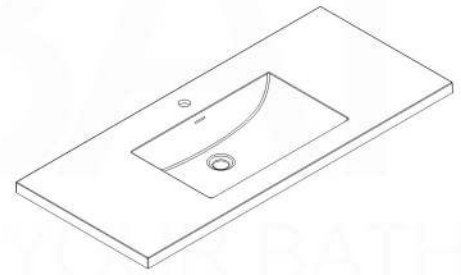

Dimensions:	width	depth	height
inches	47.24"	20.43"	34.48"
mm	1200	519	876

NOTE: DIMENSIONS AND TECHNICAL DETAILS ARE SUBJECT TO CHANGE WITHOUT NOTICE

NUDO 48 SINGLE

Sink: SpainSink48S

FRONT ELEVATION

SIDE ELEVATION

TOP ELEVATION

SQUARE SINK SPAIN
48" SINGLE

. FRONT ELEVATION

. TOP ELEVATION

. SIDE ELEVATION

Pop-Up / P-trap Installation Instructions INSTALLATION GUIDE

FOR SINKS WITHOUT OVERFLOW
#SKU: P101N / P102N

OR