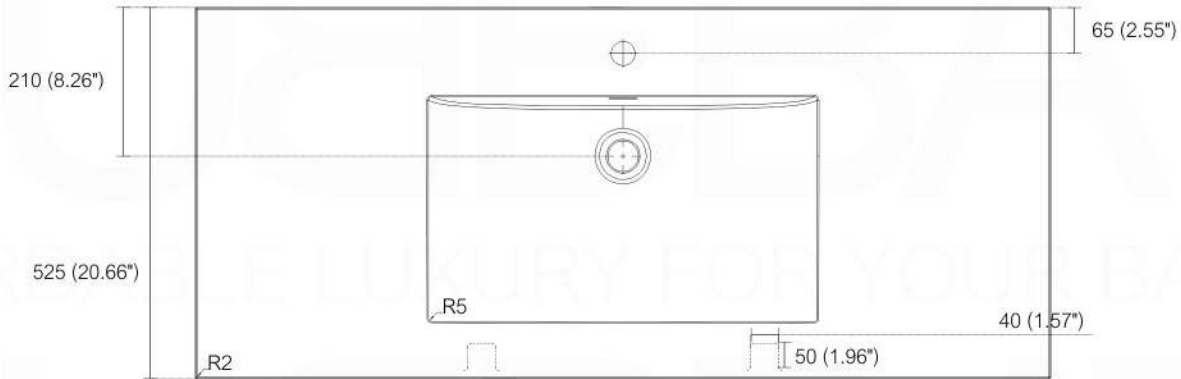

Dimensions:	width	depth	height
inches	47.24"	20.43"	34.48"
mm	1200	519	876

NOTE: DIMENSIONS AND TECHNICAL DETAILS ARE SUBJECT TO CHANGE WITHOUT NOTICE

NUDO 48 SINGLE

Sink: SpainSink48S

FRONT ELEVATION

SIDE ELEVATION

TOP ELEVATION

SQUARE SINK SPAIN
48" SINGLE

. FRONT ELEVATION

. TOP ELEVATION

. SIDE ELEVATION

Pop-Up / P-trap Installation Instructions INSTALLATION GUIDE

FOR SINKS WITHOUT OVERFLOW
#SKU: P101N / P102N

OR