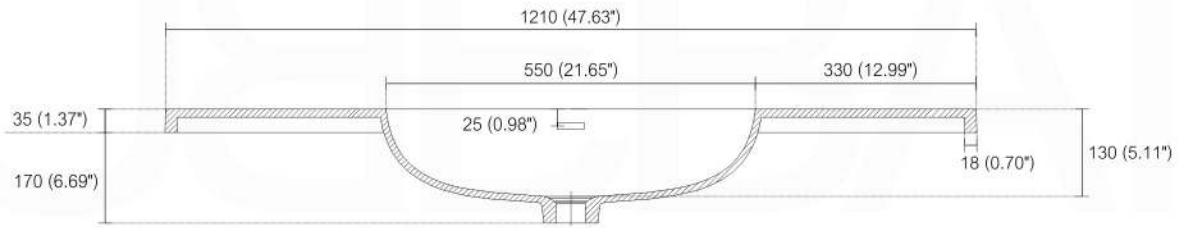

Dimensions:	width	depth	height
inches	47.24"	20.43"	34.48"
mm	1200	519	876

NOTE: DIMENSIONS AND TECHNICAL DETAILS ARE SUBJECT TO CHANGE WITHOUT NOTICE

NUDO 48 SINGLE

Sink: SpainSink48S

FRONT ELEVATION

SIDE ELEVATION

TOP ELEVATION

SQUARE SINK SPAIN
48" SINGLE

. FRONT ELEVATION

. TOP ELEVATION

. SIDE ELEVATION

Pop-Up / P-trap Installation Instructions INSTALLATION GUIDE

FOR SINKS WITHOUT OVERFLOW
#SKU: P101N / P102N

OR