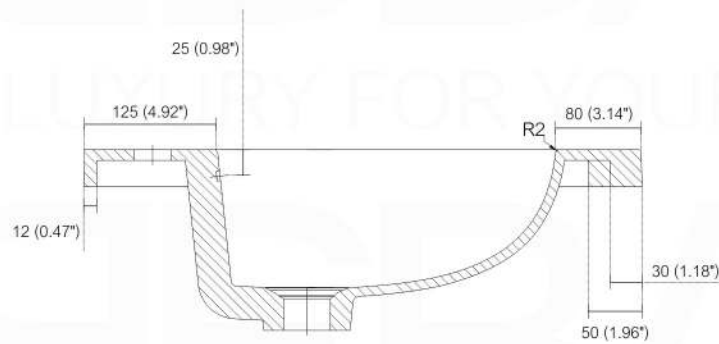

Dimensions:	width	depth	height
inches	47.24"	20.43"	34.48"
mm	1200	519	876

NOTE: DIMENSIONS AND TECHNICAL DETAILS ARE SUBJECT TO CHANGE WITHOUT NOTICE

NUDO 48 SINGLE

Sink: SpainSink48S

FRONT ELEVATION

SIDE ELEVATION

TOP ELEVATION

SQUARE SINK SPAIN
48" SINGLE

. FRONT ELEVATION

. TOP ELEVATION

. SIDE ELEVATION

Pop-Up / P-trap Installation Instructions INSTALLATION GUIDE

FOR SINKS WITHOUT OVERFLOW
#SKU: P101N / P102N

OR