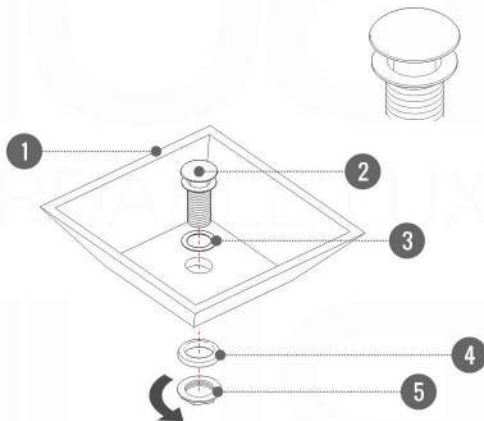

Dimensions:	width	depth	height
inches	47.24"	20.43"	34.48"
mm	1200	519	876

NOTE: DIMENSIONS AND TECHNICAL DETAILS ARE SUBJECT TO CHANGE WITHOUT NOTICE

NUDO 48 SINGLE

Sink: SpainSink48S

FRONT ELEVATION

SIDE ELEVATION

TOP ELEVATION

SQUARE SINK SPAIN
48" SINGLE

. FRONT ELEVATION

. TOP ELEVATION

. SIDE ELEVATION

Pop-Up / P-trap Installation Instructions INSTALLATION GUIDE

FOR SINKS WITHOUT OVERFLOW
#SKU: P101N / P102N

OR