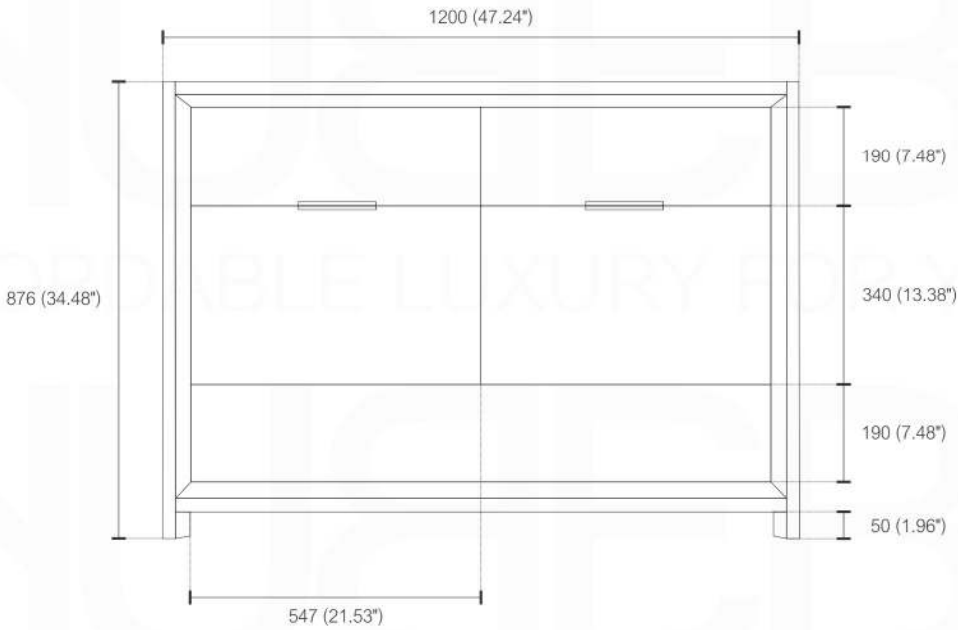

Dimensions:	width	depth	height
inches	47.24"	20.43"	34.48"
mm	1200	519	876

NOTE: DIMENSIONS AND TECHNICAL DETAILS ARE SUBJECT TO CHANGE WITHOUT NOTICE

NUDO 48 SINGLE

Sink: SpainSink48S

FRONT ELEVATION

SIDE ELEVATION

TOP ELEVATION

SQUARE SINK SPAIN
48" SINGLE

. FRONT ELEVATION

. TOP ELEVATION

. SIDE ELEVATION

Pop-Up / P-trap Installation Instructions INSTALLATION GUIDE

FOR SINKS WITHOUT OVERFLOW
#SKU: P101N / P102N

OR

FOR SINKS WITHOUT OVERFLOW
#SKU: P101 / P102