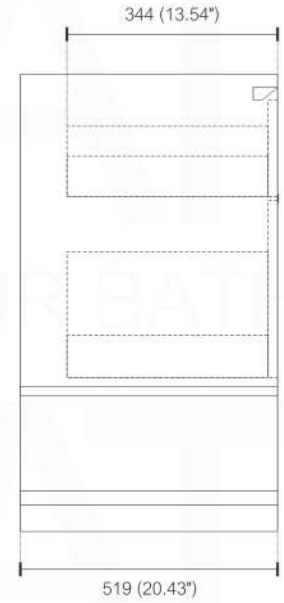

Dimensions:	width	depth	height
inches	47.24"	20.43"	34.48"
mm	1200	519	876

NOTE: DIMENSIONS AND TECHNICAL DETAILS ARE SUBJECT TO CHANGE WITHOUT NOTICE

NUDO 48 SINGLE

Sink: SpainSink48S

FRONT ELEVATION

SIDE ELEVATION

TOP ELEVATION

SQUARE SINK SPAIN
48" SINGLE

. FRONT ELEVATION

. TOP ELEVATION

. SIDE ELEVATION

Pop-Up / P-trap Installation Instructions INSTALLATION GUIDE

FOR SINKS WITHOUT OVERFLOW
#SKU: P101N / P102N

OR