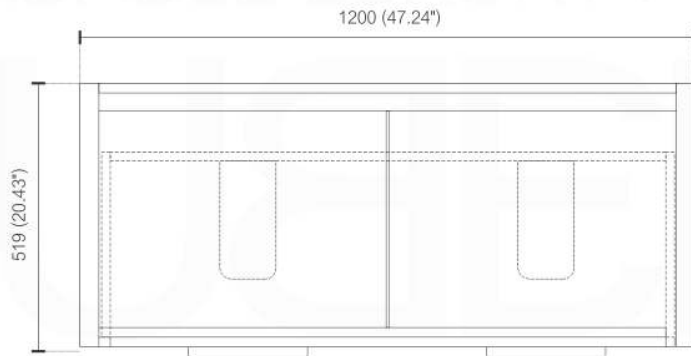

NUDO 48 DOUBLE

Sink: SpainSink48D

| Dimensions: | width | depth | height |
|-------------|--------|--------|--------|
| inches | 47.24" | 20.43" | 34.48" |
| mm | 1200 | 519 | 876 |

NOTE: DIMENSIONS AND TECHNICAL DETAILS ARE SUBJECT TO CHANGE WITHOUT NOTICE

FRONT ELEVATION

SIDE ELEVATION

TOP ELEVATION

SQUARE SINK SPAIN
48" DOUBLE

. FRONT ELEVATION

. TOP ELEVATION

. SIDE ELEVATION

Pop-Up / P-trap Installation Instructions