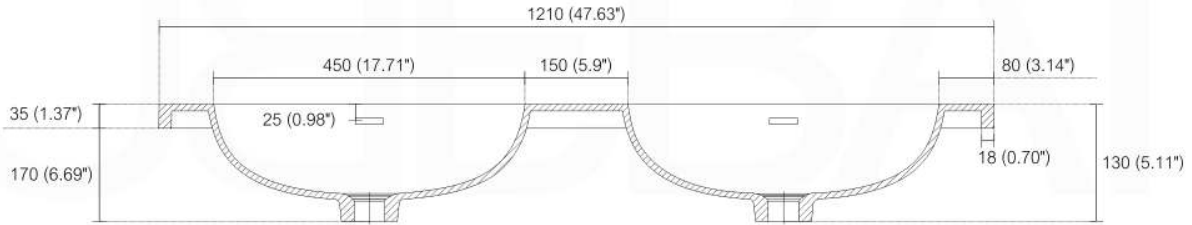

NUDO 48 DOUBLE

Sink: SpainSink48D

| Dimensions: | width | depth | height |
|-------------|--------|--------|--------|
| inches | 47.24" | 20.43" | 34.48" |
| mm | 1200 | 519 | 876 |

NOTE: DIMENSIONS AND TECHNICAL DETAILS ARE SUBJECT TO CHANGE WITHOUT NOTICE

FRONT ELEVATION

SIDE ELEVATION

TOP ELEVATION

SQUARE SINK SPAIN
48" DOUBLE

. FRONT ELEVATION

. TOP ELEVATION

. SIDE ELEVATION

Pop-Up / P-trap Installation Instructions