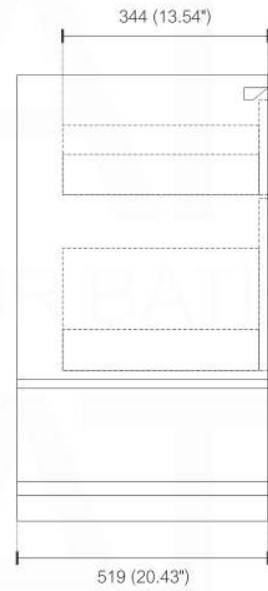

NUDO 48 DOUBLE

Sink: SpainSink48D

| Dimensions: | width | depth | height |
|-------------|--------|--------|--------|
| inches | 47.24" | 20.43" | 34.48" |
| mm | 1200 | 519 | 876 |

NOTE: DIMENSIONS AND TECHNICAL DETAILS ARE SUBJECT TO CHANGE WITHOUT NOTICE

FRONT ELEVATION

SIDE ELEVATION

TOP ELEVATION

SQUARE SINK SPAIN
48" DOUBLE

. FRONT ELEVATION

. TOP ELEVATION

. SIDE ELEVATION

Pop-Up / P-trap Installation Instructions