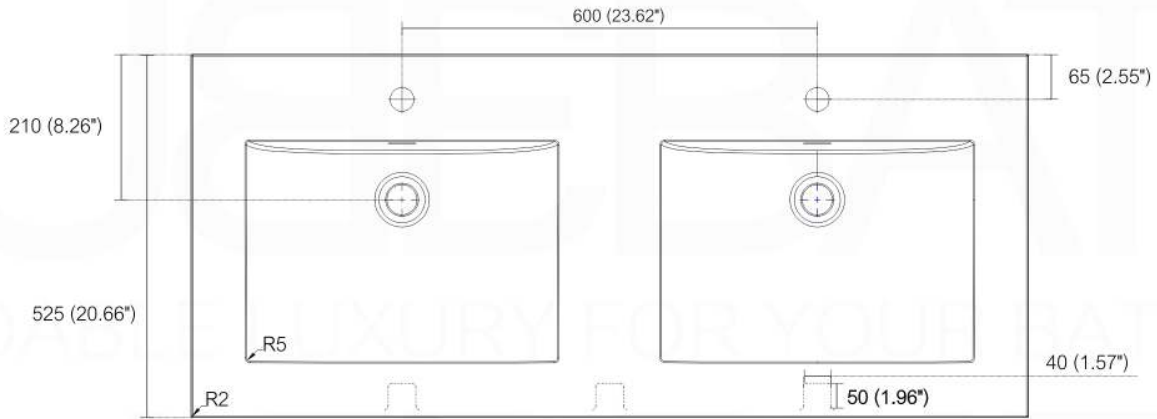

NUDO 48 DOUBLE

Sink: SpainSink48D

| Dimensions: | width | depth | height |
|-------------|--------|--------|--------|
| inches | 47.24" | 20.43" | 34.48" |
| mm | 1200 | 519 | 876 |

NOTE: DIMENSIONS AND TECHNICAL DETAILS ARE SUBJECT TO CHANGE WITHOUT NOTICE

FRONT ELEVATION

SIDE ELEVATION

TOP ELEVATION

SQUARE SINK SPAIN
48" DOUBLE

. FRONT ELEVATION

. TOP ELEVATION

. SIDE ELEVATION

Pop-Up / P-trap Installation Instructions