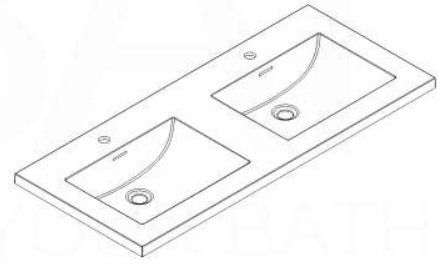

NUDO 48 DOUBLE

Sink: SpainSink48D

| Dimensions: | width | depth | height |
|-------------|--------|--------|--------|
| inches | 47.24" | 20.43" | 34.48" |
| mm | 1200 | 519 | 876 |

NOTE: DIMENSIONS AND TECHNICAL DETAILS ARE SUBJECT TO CHANGE WITHOUT NOTICE

FRONT ELEVATION

SIDE ELEVATION

TOP ELEVATION

SQUARE SINK SPAIN
48" DOUBLE

. FRONT ELEVATION

. TOP ELEVATION

. SIDE ELEVATION

Pop-Up / P-trap Installation Instructions