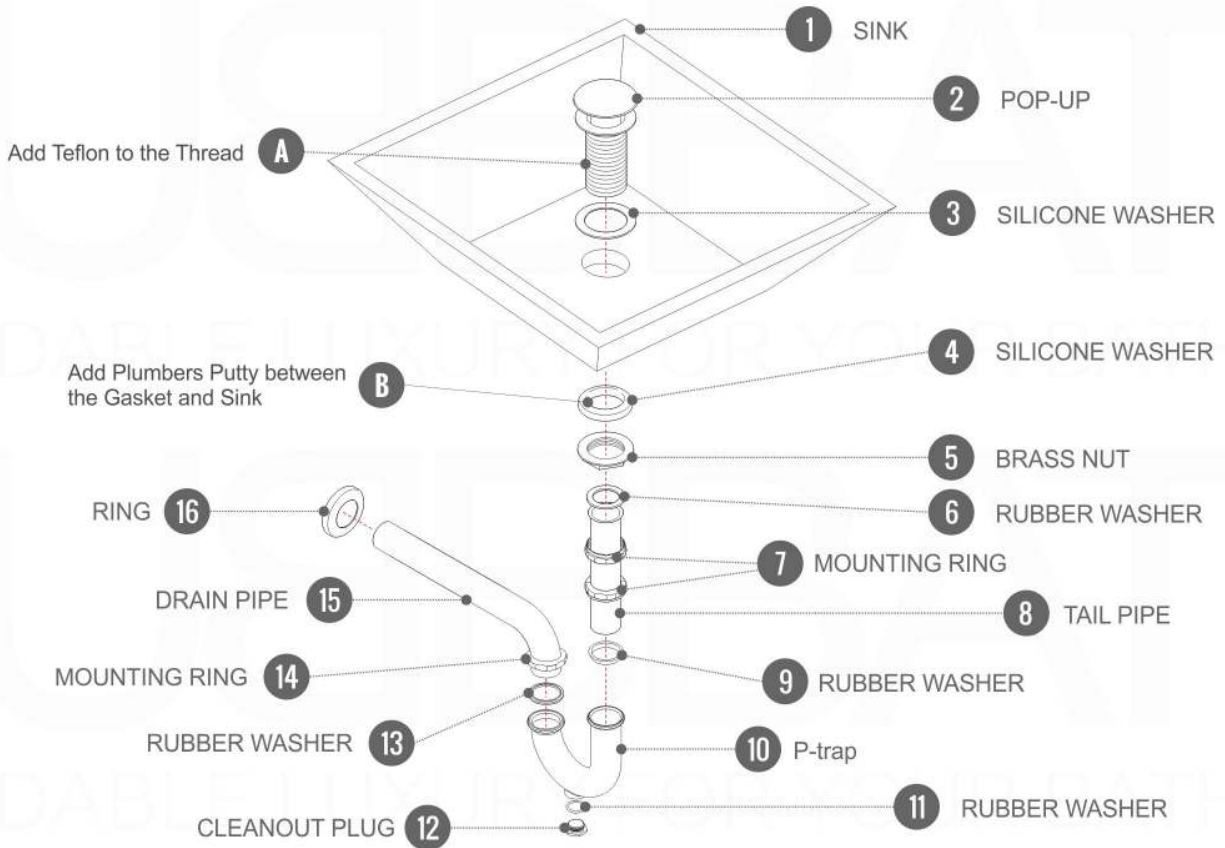

NUDO 48 DOUBLE

Sink: SpainSink48D

| Dimensions: | width | depth | height |
|-------------|--------|--------|--------|
| inches | 47.24" | 20.43" | 34.48" |
| mm | 1200 | 519 | 876 |

NOTE: DIMENSIONS AND TECHNICAL DETAILS ARE SUBJECT TO CHANGE WITHOUT NOTICE

FRONT ELEVATION

SIDE ELEVATION

TOP ELEVATION

SQUARE SINK SPAIN
48" DOUBLE

. FRONT ELEVATION

. TOP ELEVATION

. SIDE ELEVATION

Pop-Up / P-trap Installation Instructions

INSTALLATION GUIDE

FOR SINKS WITHOUT OVERFLOW
#SKU: P101N / P102N

FOR SINKS WITHOUT OVERFLOW
#SKU: P101 / P102

OR