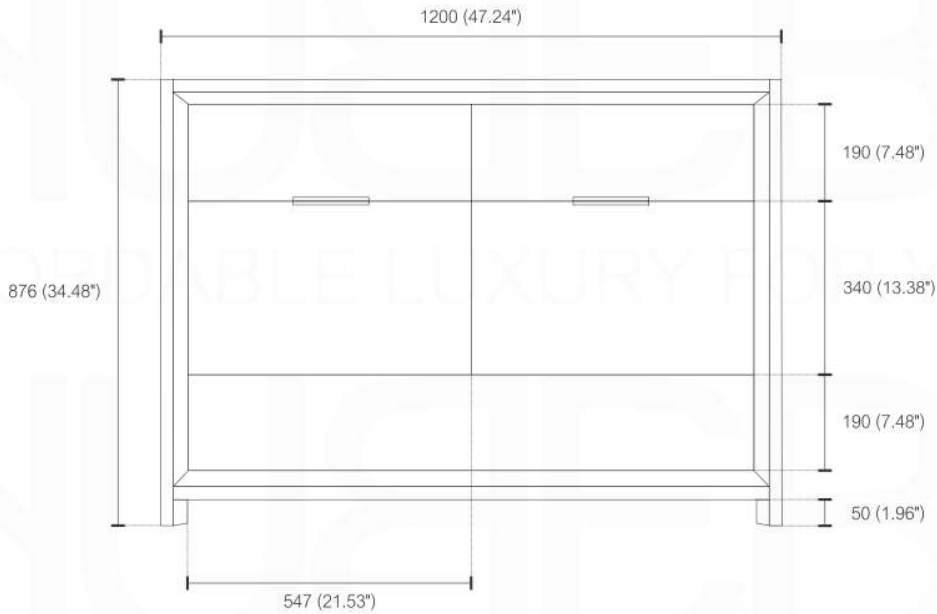

NUDO 48 DOUBLE

Sink: SpainSink48D

| Dimensions: | width | depth | height |
|-------------|--------|--------|--------|
| inches | 47.24" | 20.43" | 34.48" |
| mm | 1200 | 519 | 876 |

NOTE: DIMENSIONS AND TECHNICAL DETAILS ARE SUBJECT TO CHANGE WITHOUT NOTICE

FRONT ELEVATION

SIDE ELEVATION

TOP ELEVATION

SQUARE SINK SPAIN
48" DOUBLE

. FRONT ELEVATION

. TOP ELEVATION

. SIDE ELEVATION

Pop-Up / P-trap Installation Instructions