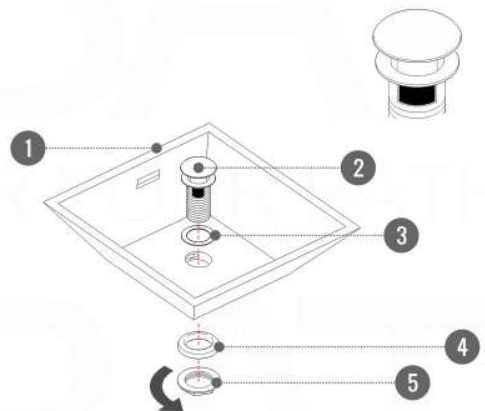

FOR SINKS WITHOUT OVERFLOW
#SKU: P101 / P102