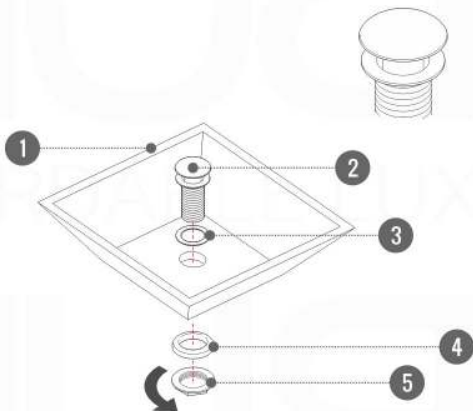

FOR SINKS WITHOUT OVERFLOW
#SKU: P101N / P102N