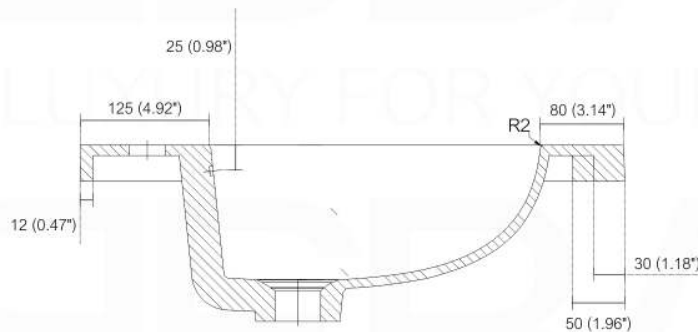

NUDO 48 DOUBLE

Sink: SpainSink48D

| Dimensions: | width | depth | height |
|-------------|--------|--------|--------|
| inches | 47.24" | 20.43" | 34.48" |
| mm | 1200 | 519 | 876 |

NOTE: DIMENSIONS AND TECHNICAL DETAILS ARE SUBJECT TO CHANGE WITHOUT NOTICE

FRONT ELEVATION

SIDE ELEVATION

TOP ELEVATION

SQUARE SINK SPAIN
48" DOUBLE

. FRONT ELEVATION

. TOP ELEVATION

. SIDE ELEVATION

Pop-Up / P-trap Installation Instructions