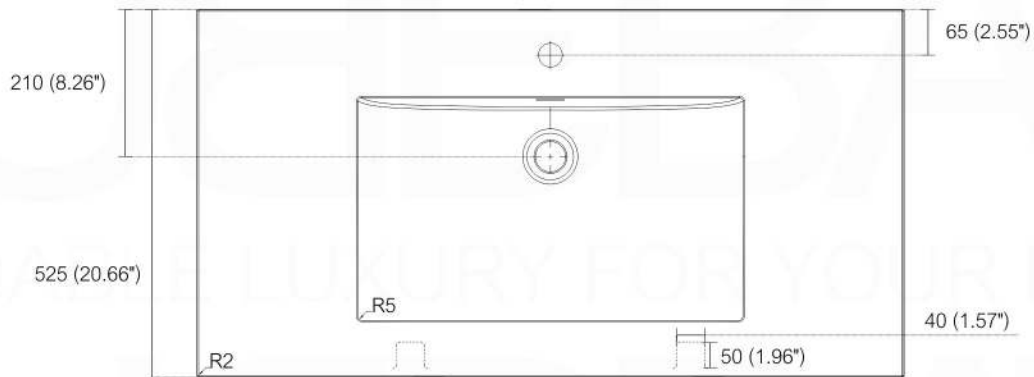

Dimensions:	width	depth	height
inches	39.37"	20.43"	34.48"
mm	1000	519	876

NOTE: DIMENSIONS AND TECHNICAL DETAILS ARE SUBJECT TO CHANGE WITHOUT NOTICE

NUDO 40

Sink: SpainSink40

FRONT ELEVATION

SIDE ELEVATION

TOP ELEVATION

SQUARE SINK SPAIN 40"

. FRONT ELEVATION

. TOP ELEVATION

. SIDE ELEVATION

Pop-Up / P-trap Installation Instructions INSTALLATION GUIDE

FOR SINKS WITHOUT OVERFLOW
#SKU: P101N / P102N

OR