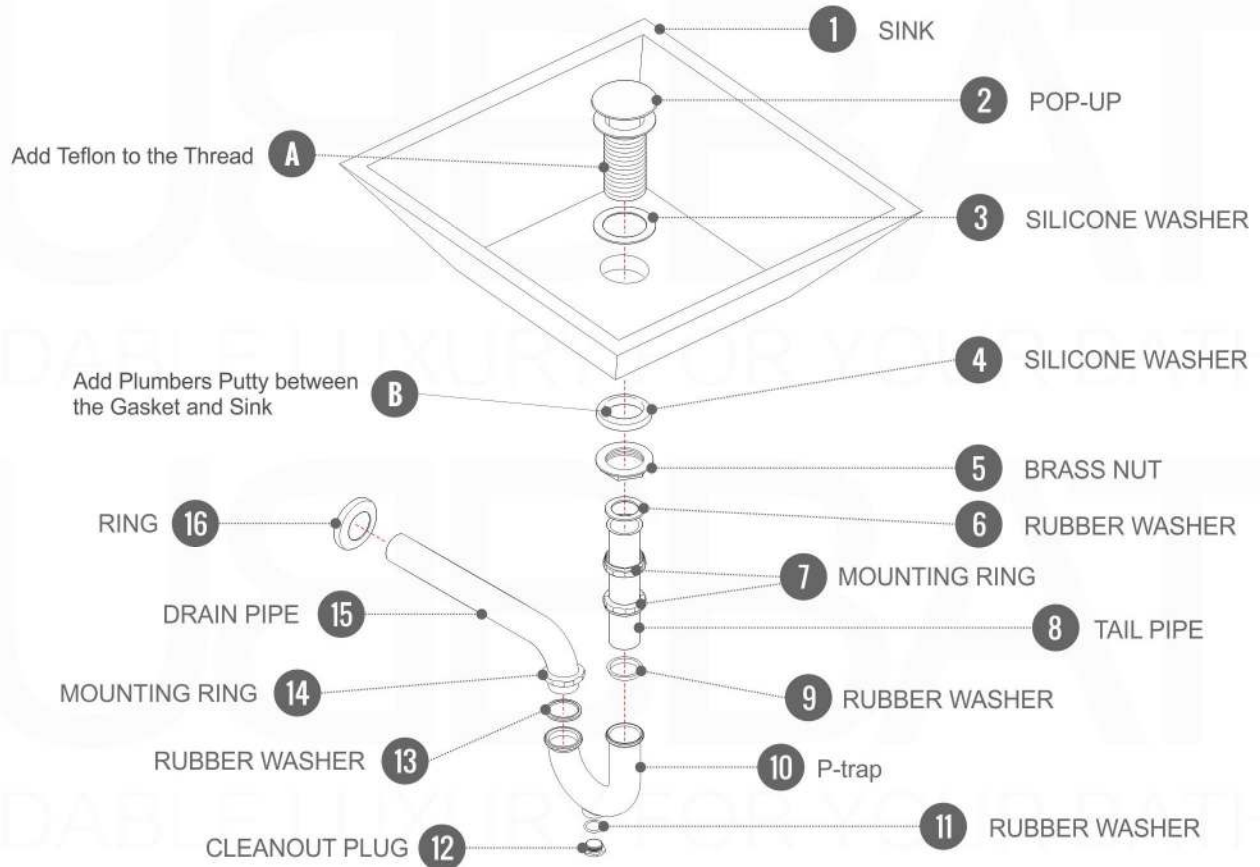

Dimensions:	width	depth	height
inches	39.37"	20.43"	34.48"
mm	1000	519	876

NOTE: DIMENSIONS AND TECHNICAL DETAILS ARE SUBJECT TO CHANGE WITHOUT NOTICE

NUDO 40

Sink: SpainSink40

FRONT ELEVATION

SIDE ELEVATION

TOP ELEVATION

SQUARE SINK SPAIN 40"

. FRONT ELEVATION

. TOP ELEVATION

. SIDE ELEVATION

Pop-Up / P-trap Installation Instructions INSTALLATION GUIDE

FOR SINKS WITHOUT OVERFLOW
#SKU: P101N / P102N

OR

FOR SINKS WITHOUT OVERFLOW
#SKU: P101 / P102