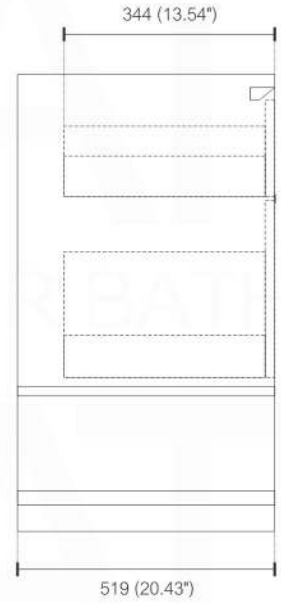

Dimensions:	width	depth	height
inches	39.37"	20.43"	34.48"
mm	1000	519	876

NOTE: DIMENSIONS AND TECHNICAL DETAILS ARE SUBJECT TO CHANGE WITHOUT NOTICE

NUDO 40

Sink: SpainSink40

FRONT ELEVATION

SIDE ELEVATION

TOP ELEVATION

SQUARE SINK SPAIN 40"

. FRONT ELEVATION

. TOP ELEVATION

. SIDE ELEVATION

Pop-Up / P-trap Installation Instructions INSTALLATION GUIDE

FOR SINKS WITHOUT OVERFLOW
#SKU: P101N / P102N

OR