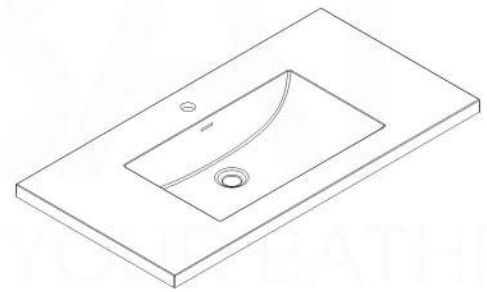

Dimensions:	width	depth	height
inches	39.37"	20.43"	34.48"
mm	1000	519	876

NOTE: DIMENSIONS AND TECHNICAL DETAILS ARE SUBJECT TO CHANGE WITHOUT NOTICE

NUDO 40

Sink: SpainSink40

FRONT ELEVATION

SIDE ELEVATION

TOP ELEVATION

SQUARE SINK SPAIN 40"

. FRONT ELEVATION

. TOP ELEVATION

. SIDE ELEVATION

Pop-Up / P-trap Installation Instructions INSTALLATION GUIDE

FOR SINKS WITHOUT OVERFLOW
#SKU: P101N / P102N

OR