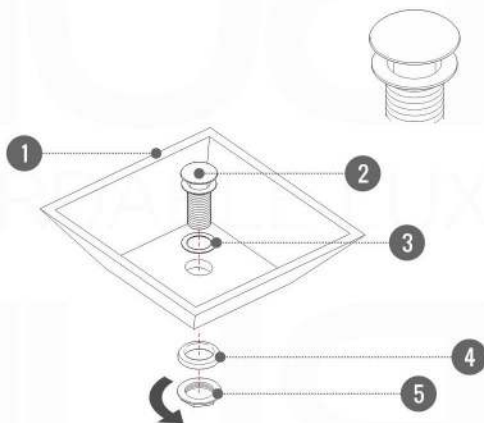

Dimensions:	width	depth	height
inches	39.37"	20.43"	34.48"
mm	1000	519	876

NOTE: DIMENSIONS AND TECHNICAL DETAILS ARE SUBJECT TO CHANGE WITHOUT NOTICE

NUDO 40

Sink: SpainSink40

FRONT ELEVATION

SIDE ELEVATION

TOP ELEVATION

SQUARE SINK SPAIN 40"

. FRONT ELEVATION

. TOP ELEVATION

. SIDE ELEVATION

Pop-Up / P-trap Installation Instructions INSTALLATION GUIDE

FOR SINKS WITHOUT OVERFLOW
#SKU: P101N / P102N

OR