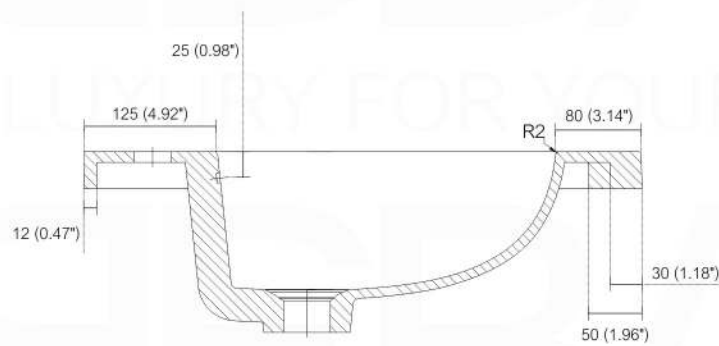

Dimensions:	width	depth	height
inches	39.37"	20.43"	34.48"
mm	1000	519	876

NOTE: DIMENSIONS AND TECHNICAL DETAILS ARE SUBJECT TO CHANGE WITHOUT NOTICE

NUDO 40

Sink: SpainSink40

FRONT ELEVATION

SIDE ELEVATION

TOP ELEVATION

SQUARE SINK SPAIN 40"

. FRONT ELEVATION

. TOP ELEVATION

. SIDE ELEVATION

Pop-Up / P-trap Installation Instructions INSTALLATION GUIDE

FOR SINKS WITHOUT OVERFLOW
#SKU: P101N / P102N

OR