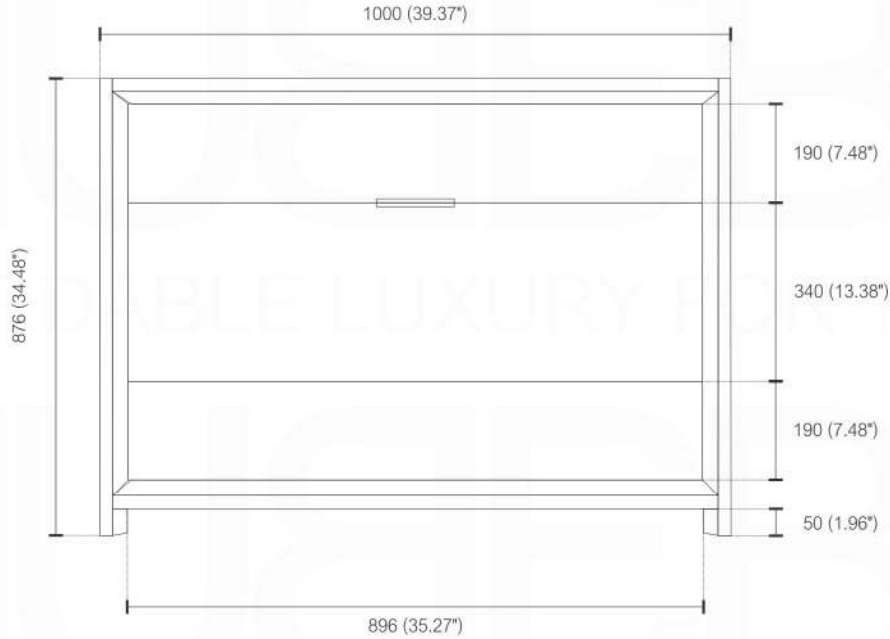

Dimensions:	width	depth	height
inches	39.37"	20.43"	34.48"
mm	1000	519	876

NOTE: DIMENSIONS AND TECHNICAL DETAILS ARE SUBJECT TO CHANGE WITHOUT NOTICE

NUDO 40

Sink: SpainSink40

FRONT ELEVATION

SIDE ELEVATION

TOP ELEVATION

SQUARE SINK SPAIN 40"

. FRONT ELEVATION

. TOP ELEVATION

. SIDE ELEVATION

Pop-Up / P-trap Installation Instructions INSTALLATION GUIDE

FOR SINKS WITHOUT OVERFLOW
#SKU: P101N / P102N

OR