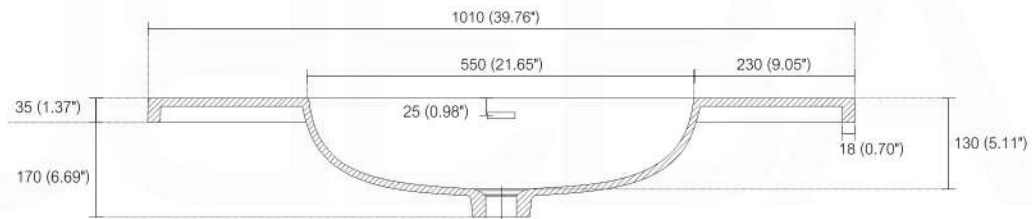

Dimensions:	width	depth	height
inches	39.37"	20.43"	34.48"
mm	1000	519	876

NOTE: DIMENSIONS AND TECHNICAL DETAILS ARE SUBJECT TO CHANGE WITHOUT NOTICE

NUDO 40

Sink: SpainSink40

FRONT ELEVATION

SIDE ELEVATION

TOP ELEVATION

SQUARE SINK SPAIN 40"

. FRONT ELEVATION

. TOP ELEVATION

. SIDE ELEVATION

Pop-Up / P-trap Installation Instructions INSTALLATION GUIDE

FOR SINKS WITHOUT OVERFLOW
#SKU: P101N / P102N

OR