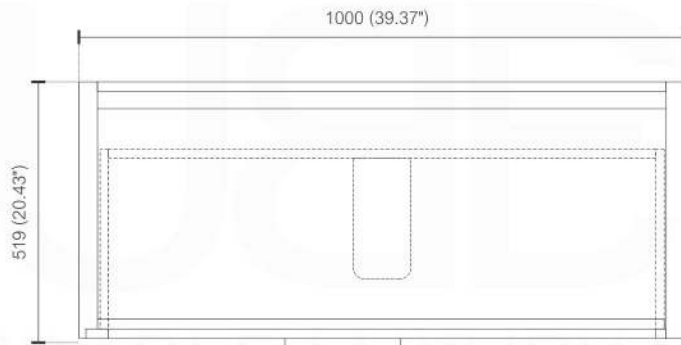

Dimensions:	width	depth	height
inches	39.37"	20.43"	34.48"
mm	1000	519	876

NOTE: DIMENSIONS AND TECHNICAL DETAILS ARE SUBJECT TO CHANGE WITHOUT NOTICE

NUDO 40

Sink: SpainSink40

FRONT ELEVATION

SIDE ELEVATION

TOP ELEVATION

SQUARE SINK SPAIN 40"

. FRONT ELEVATION

. TOP ELEVATION

. SIDE ELEVATION

Pop-Up / P-trap Installation Instructions INSTALLATION GUIDE

FOR SINKS WITHOUT OVERFLOW
#SKU: P101N / P102N

OR