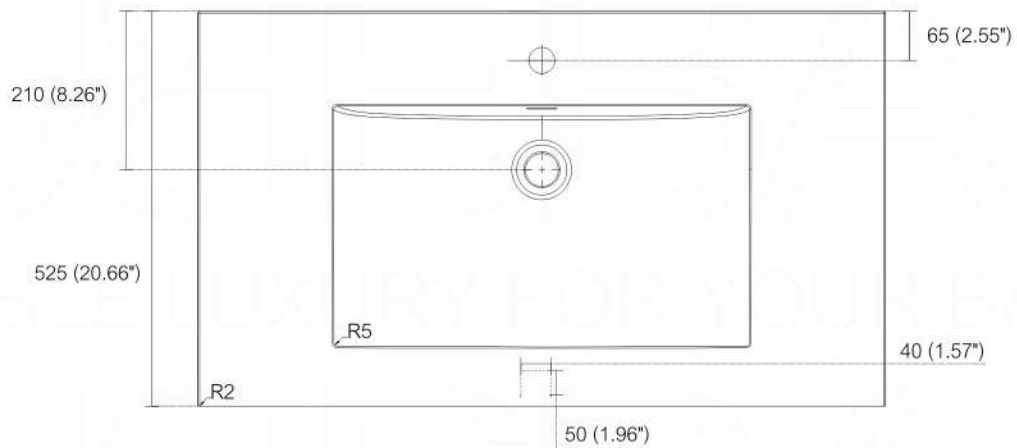

NUDO 36

Sink: SpainSink36

Dimensions:	width	depth	height
inches	35.43"	20.43"	34.48"
mm	900	519	876

NOTE: DIMENSIONS AND TECHNICAL DETAILS ARE SUBJECT TO CHANGE WITHOUT NOTICE

FRONT ELEVATION

SIDE ELEVATION

TOP ELEVATION

SQUARE SINK SPAIN 36"

. FRONT ELEVATION

. TOP ELEVATION

. SIDE ELEVATION

Pop-Up / P-trap Installation Instructions INSTALLATION GUIDE

FOR SINKS WITHOUT OVERFLOW
#SKU: P101N / P102N

OR