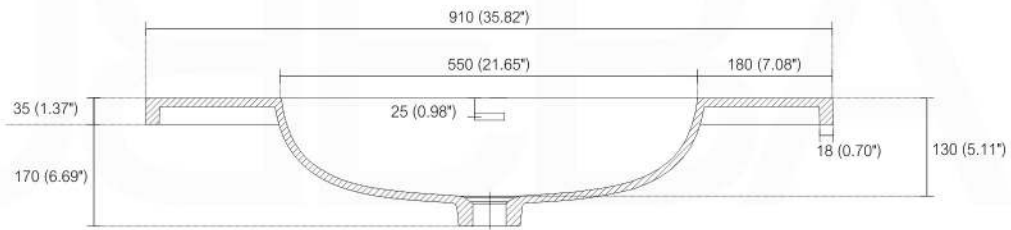

NUDO 36

Sink: SpainSink36

Dimensions:	width	depth	height
inches	35.43"	20.43"	34.48"
mm	900	519	876

NOTE: DIMENSIONS AND TECHNICAL DETAILS ARE SUBJECT TO CHANGE WITHOUT NOTICE

FRONT ELEVATION

SIDE ELEVATION

TOP ELEVATION

SQUARE SINK SPAIN 36"

. FRONT ELEVATION

. TOP ELEVATION

. SIDE ELEVATION

Pop-Up / P-trap Installation Instructions INSTALLATION GUIDE

FOR SINKS WITHOUT OVERFLOW
#SKU: P101N / P102N

OR