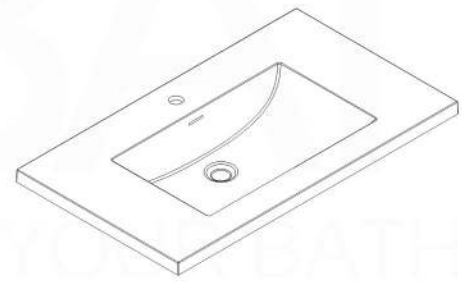

NUDO 36

Sink: SpainSink36

Dimensions:	width	depth	height
inches	35.43"	20.43"	34.48"
mm	900	519	876

NOTE: DIMENSIONS AND TECHNICAL DETAILS ARE SUBJECT TO CHANGE WITHOUT NOTICE

FRONT ELEVATION

SIDE ELEVATION

TOP ELEVATION

SQUARE SINK SPAIN 36"

. FRONT ELEVATION

. TOP ELEVATION

. SIDE ELEVATION

Pop-Up / P-trap Installation Instructions INSTALLATION GUIDE

FOR SINKS WITHOUT OVERFLOW
#SKU: P101N / P102N

OR