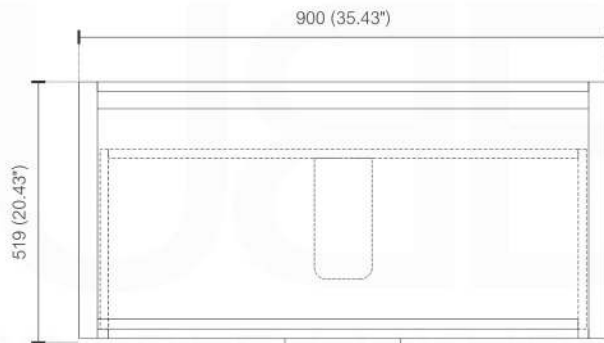

NUDO 36

Sink: SpainSink36

Dimensions:	width	depth	height
inches	35.43"	20.43"	34.48"
mm	900	519	876

NOTE: DIMENSIONS AND TECHNICAL DETAILS ARE SUBJECT TO CHANGE WITHOUT NOTICE

FRONT ELEVATION

SIDE ELEVATION

TOP ELEVATION

SQUARE SINK SPAIN 36"

. FRONT ELEVATION

. TOP ELEVATION

. SIDE ELEVATION

Pop-Up / P-trap Installation Instructions INSTALLATION GUIDE

FOR SINKS WITHOUT OVERFLOW
#SKU: P101N / P102N

OR