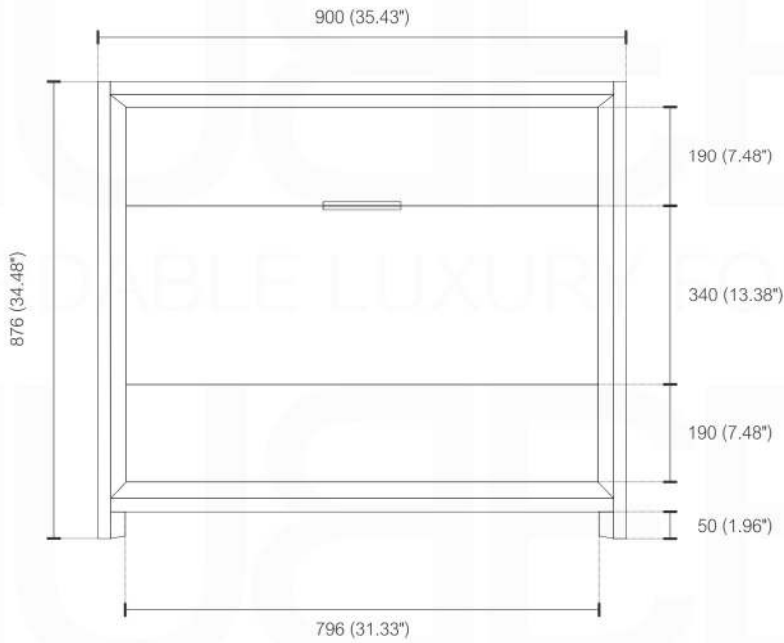

NUDO 36

Sink: SpainSink36

Dimensions:	width	depth	height
inches	35.43"	20.43"	34.48"
mm	900	519	876

NOTE: DIMENSIONS AND TECHNICAL DETAILS ARE SUBJECT TO CHANGE WITHOUT NOTICE

FRONT ELEVATION

SIDE ELEVATION

TOP ELEVATION

SQUARE SINK SPAIN 36"

. FRONT ELEVATION

. TOP ELEVATION

. SIDE ELEVATION

Pop-Up / P-trap Installation Instructions INSTALLATION GUIDE

FOR SINKS WITHOUT OVERFLOW
#SKU: P101N / P102N

OR