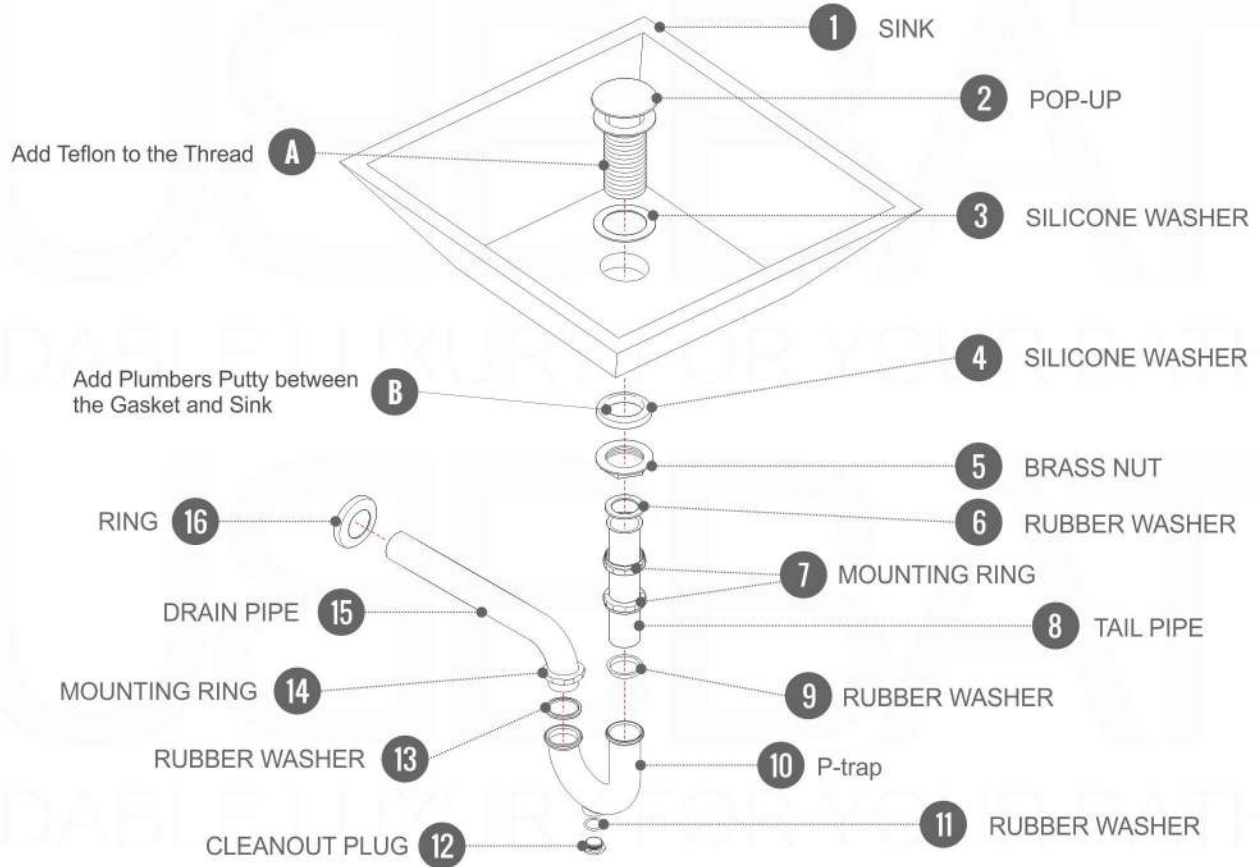

NUDO 36

Sink: SpainSink36

Dimensions:	width	depth	height
inches	35.43"	20.43"	34.48"
mm	900	519	876

NOTE: DIMENSIONS AND TECHNICAL DETAILS ARE SUBJECT TO CHANGE WITHOUT NOTICE

FRONT ELEVATION

SIDE ELEVATION

TOP ELEVATION

SQUARE SINK SPAIN 36"

. FRONT ELEVATION

. TOP ELEVATION

. SIDE ELEVATION

Pop-Up / P-trap Installation Instructions INSTALLATION GUIDE

FOR SINKS WITHOUT OVERFLOW
#SKU: P101N / P102N

OR

FOR SINKS WITHOUT OVERFLOW
#SKU: P101 / P102