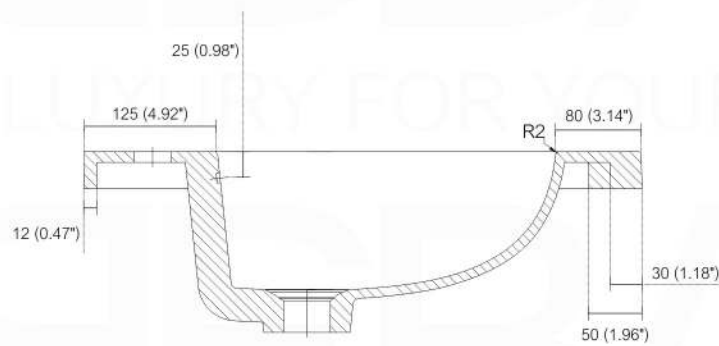

NUDO 36

Sink: SpainSink36

Dimensions:	width	depth	height
inches	35.43"	20.43"	34.48"
mm	900	519	876

NOTE: DIMENSIONS AND TECHNICAL DETAILS ARE SUBJECT TO CHANGE WITHOUT NOTICE

FRONT ELEVATION

SIDE ELEVATION

TOP ELEVATION

SQUARE SINK SPAIN 36"

. FRONT ELEVATION

. TOP ELEVATION

. SIDE ELEVATION

Pop-Up / P-trap Installation Instructions INSTALLATION GUIDE

FOR SINKS WITHOUT OVERFLOW
#SKU: P101N / P102N

OR