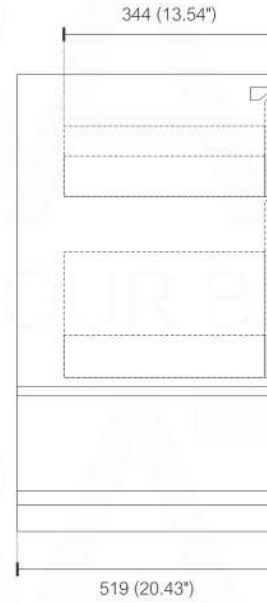

NUDO 36

Sink: SpainSink36

Dimensions:	width	depth	height
inches	35.43"	20.43"	34.48"
mm	900	519	876

NOTE: DIMENSIONS AND TECHNICAL DETAILS ARE SUBJECT TO CHANGE WITHOUT NOTICE

FRONT ELEVATION

SIDE ELEVATION

TOP ELEVATION

SQUARE SINK SPAIN 36"

. FRONT ELEVATION

. TOP ELEVATION

. SIDE ELEVATION

Pop-Up / P-trap Installation Instructions INSTALLATION GUIDE

FOR SINKS WITHOUT OVERFLOW
#SKU: P101N / P102N

OR