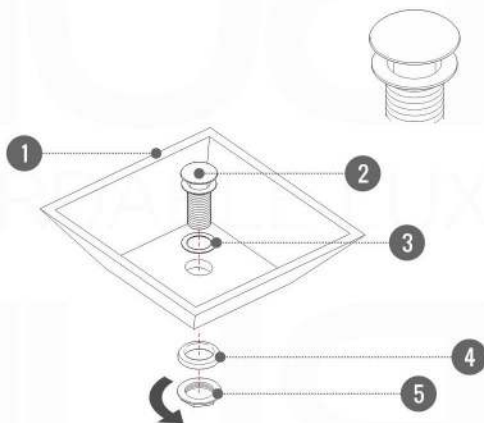

NUDO 36

Sink: SpainSink36

Dimensions:	width	depth	height
inches	35.43"	20.43"	34.48"
mm	900	519	876

NOTE: DIMENSIONS AND TECHNICAL DETAILS ARE SUBJECT TO CHANGE WITHOUT NOTICE

FRONT ELEVATION

SIDE ELEVATION

TOP ELEVATION

SQUARE SINK SPAIN 36"

. FRONT ELEVATION

. TOP ELEVATION

. SIDE ELEVATION

Pop-Up / P-trap Installation Instructions INSTALLATION GUIDE

FOR SINKS WITHOUT OVERFLOW
#SKU: P101N / P102N

OR