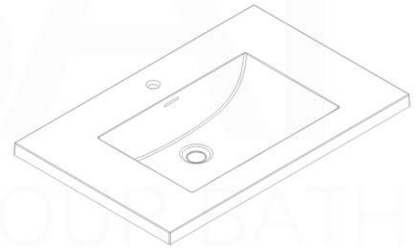

NUDO 32

Sink: SpainSink32

Dimensions:	width	depth	height
inches	31.49"	20.43"	34.48"
mm	800	519	876

NOTE: DIMENSIONS AND TECHNICAL DETAILS ARE SUBJECT TO CHANGE WITHOUT NOTICE

FRONT ELEVATION

SIDE ELEVATION

TOP ELEVATION

SQUARE SINK SPAIN 32"

Pop-Up / P-trap Installation Instructions INSTALLATION GUIDE

FOR SINKS WITHOUT OVERFLOW
#SKU: P101N / P102N

FOR SINKS WITHOUT OVERFLOW
#SKU: P101 / P102

OR