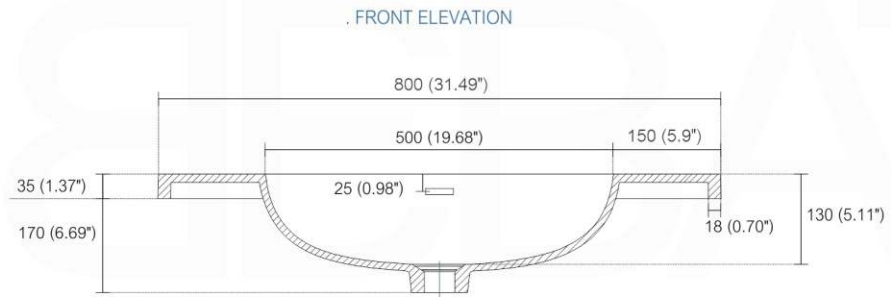

NUDO 32

Sink: SpainSink32

Dimensions:	width	depth	height
inches	31.49"	20.43"	34.48"
mm	800	519	876

NOTE: DIMENSIONS AND TECHNICAL DETAILS ARE SUBJECT TO CHANGE WITHOUT NOTICE

FRONT ELEVATION

SIDE ELEVATION

TOP ELEVATION

SQUARE SINK SPAIN 32"

Pop-Up / P-trap Installation Instructions INSTALLATION GUIDE

FOR SINKS WITHOUT OVERFLOW
#SKU: P101N / P102N

FOR SINKS WITHOUT OVERFLOW
#SKU: P101 / P102

OR