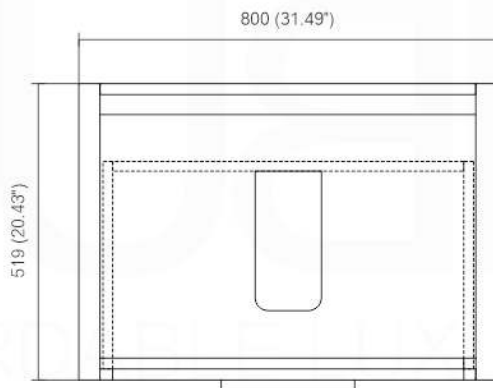

NUDO 32

Sink: SpainSink32

Dimensions:	width	depth	height
inches	31.49"	20.43"	34.48"
mm	800	519	876

NOTE: DIMENSIONS AND TECHNICAL DETAILS ARE SUBJECT TO CHANGE WITHOUT NOTICE

FRONT ELEVATION

SIDE ELEVATION

TOP ELEVATION

SQUARE SINK SPAIN 32"

Pop-Up / P-trap Installation Instructions INSTALLATION GUIDE

FOR SINKS WITHOUT OVERFLOW
#SKU: P101N / P102N

FOR SINKS WITHOUT OVERFLOW
#SKU: P101 / P102

OR