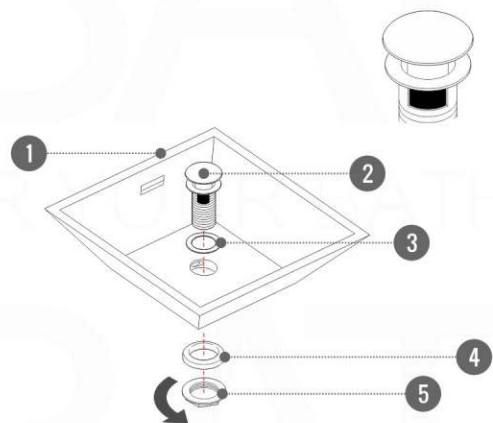

NUDO 32

Sink: SpainSink32

Dimensions:	width	depth	height
inches	31.49"	20.43"	34.48"
mm	800	519	876

NOTE: DIMENSIONS AND TECHNICAL DETAILS ARE SUBJECT TO CHANGE WITHOUT NOTICE

FRONT ELEVATION

SIDE ELEVATION

TOP ELEVATION

SQUARE SINK SPAIN 32"

Pop-Up / P-trap Installation Instructions INSTALLATION GUIDE

FOR SINKS WITHOUT OVERFLOW
#SKU: P101N / P102N

FOR SINKS WITHOUT OVERFLOW
#SKU: P101 / P102

OR