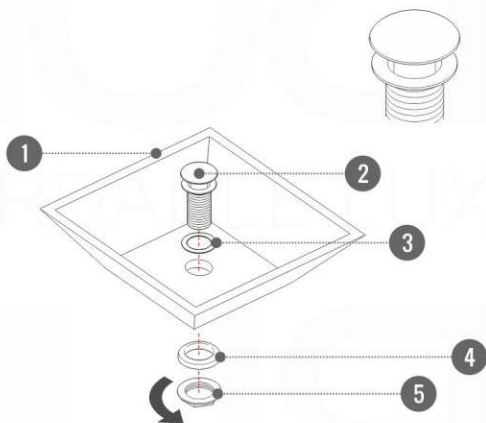

NUDO 32

Sink: SpainSink32

Dimensions:	width	depth	height
inches	31.49"	20.43"	34.48"
mm	800	519	876

NOTE: DIMENSIONS AND TECHNICAL DETAILS ARE SUBJECT TO CHANGE WITHOUT NOTICE

FRONT ELEVATION

SIDE ELEVATION

TOP ELEVATION

SQUARE SINK SPAIN 32"

Pop-Up / P-trap Installation Instructions INSTALLATION GUIDE

FOR SINKS WITHOUT OVERFLOW
#SKU: P101N / P102N

FOR SINKS WITHOUT OVERFLOW
#SKU: P101 / P102

OR