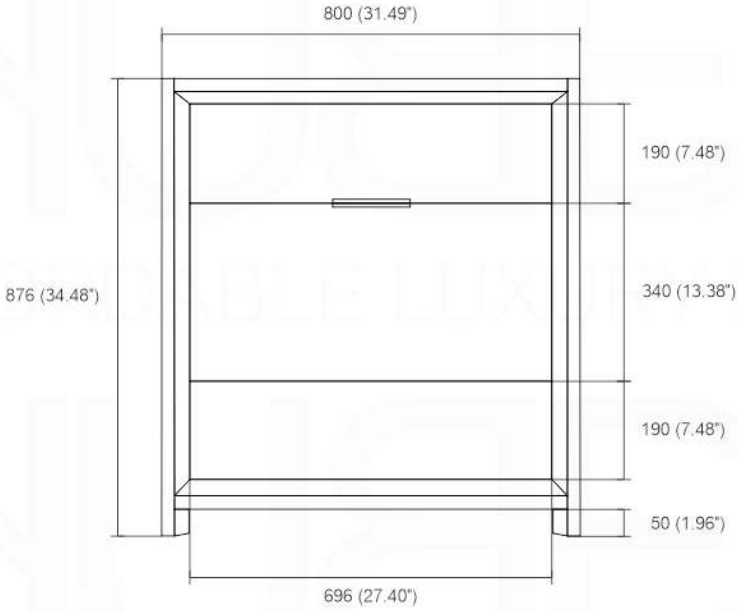

NUDO 32

Sink: SpainSink32

Dimensions:	width	depth	height
inches	31.49"	20.43"	34.48"
mm	800	519	876

NOTE: DIMENSIONS AND TECHNICAL DETAILS ARE SUBJECT TO CHANGE WITHOUT NOTICE

FRONT ELEVATION

SIDE ELEVATION

TOP ELEVATION

SQUARE SINK SPAIN 32"

Pop-Up / P-trap Installation Instructions INSTALLATION GUIDE

FOR SINKS WITHOUT OVERFLOW
#SKU: P101N / P102N

FOR SINKS WITHOUT OVERFLOW
#SKU: P101 / P102

OR