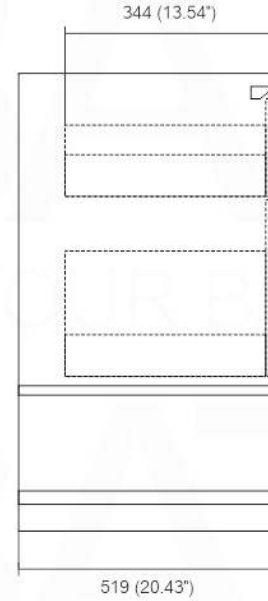

NUDO 32

Sink: SpainSink32

Dimensions:	width	depth	height
inches	31.49"	20.43"	34.48"
mm	800	519	876

NOTE: DIMENSIONS AND TECHNICAL DETAILS ARE SUBJECT TO CHANGE WITHOUT NOTICE

FRONT ELEVATION

SIDE ELEVATION

TOP ELEVATION

SQUARE SINK SPAIN 32"

Pop-Up / P-trap Installation Instructions INSTALLATION GUIDE

FOR SINKS WITHOUT OVERFLOW
#SKU: P101N / P102N

FOR SINKS WITHOUT OVERFLOW
#SKU: P101 / P102

OR