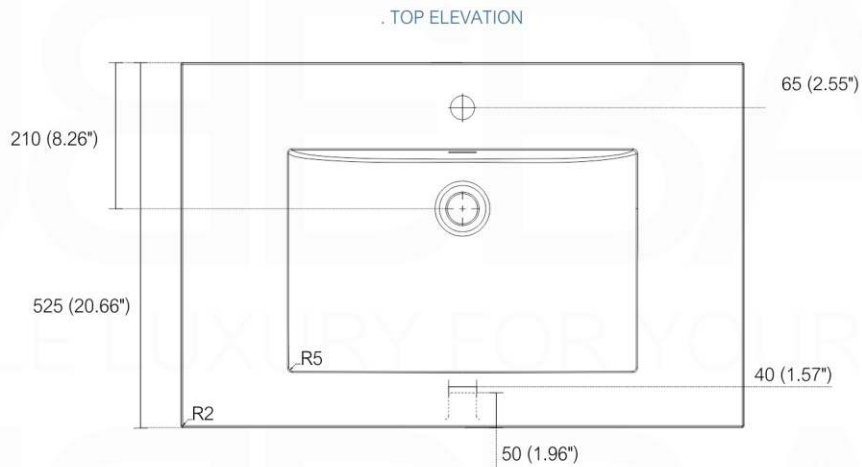

NUDO 32

Sink: SpainSink32

Dimensions:	width	depth	height
inches	31.49"	20.43"	34.48"
mm	800	519	876

NOTE: DIMENSIONS AND TECHNICAL DETAILS ARE SUBJECT TO CHANGE WITHOUT NOTICE

FRONT ELEVATION

SIDE ELEVATION

TOP ELEVATION

SQUARE SINK SPAIN 32"

Pop-Up / P-trap Installation Instructions INSTALLATION GUIDE

FOR SINKS WITHOUT OVERFLOW
#SKU: P101N / P102N

FOR SINKS WITHOUT OVERFLOW
#SKU: P101 / P102

OR