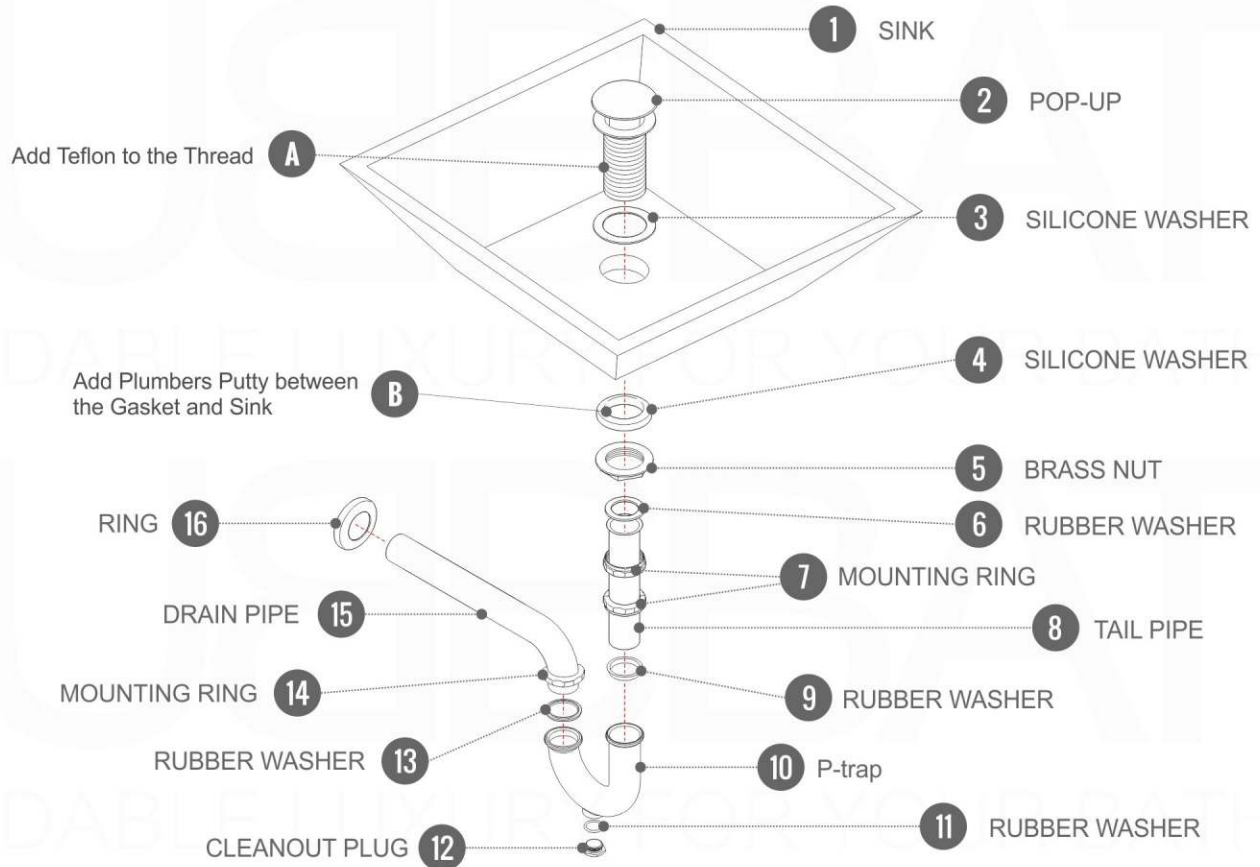

NUDO 32

Sink: SpainSink32

Dimensions:	width	depth	height
inches	31.49"	20.43"	34.48"
mm	800	519	876

NOTE: DIMENSIONS AND TECHNICAL DETAILS ARE SUBJECT TO CHANGE WITHOUT NOTICE

FRONT ELEVATION

SIDE ELEVATION

TOP ELEVATION

SQUARE SINK SPAIN 32"

Pop-Up / P-trap Installation Instructions INSTALLATION GUIDE

FOR SINKS WITHOUT OVERFLOW
#SKU: P101N / P102N

FOR SINKS WITHOUT OVERFLOW
#SKU: P101 / P102

OR