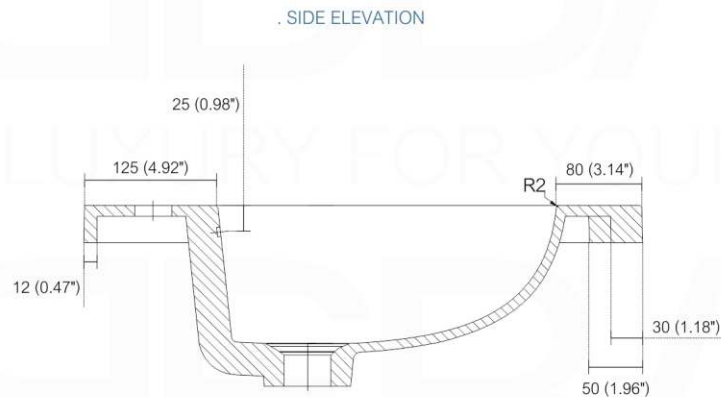

NUDO 32

Sink: SpainSink32

Dimensions:	width	depth	height
inches	31.49"	20.43"	34.48"
mm	800	519	876

NOTE: DIMENSIONS AND TECHNICAL DETAILS ARE SUBJECT TO CHANGE WITHOUT NOTICE

FRONT ELEVATION

SIDE ELEVATION

TOP ELEVATION

SQUARE SINK SPAIN 32"

Pop-Up / P-trap Installation Instructions INSTALLATION GUIDE

FOR SINKS WITHOUT OVERFLOW
#SKU: P101N / P102N

FOR SINKS WITHOUT OVERFLOW
#SKU: P101 / P102

OR