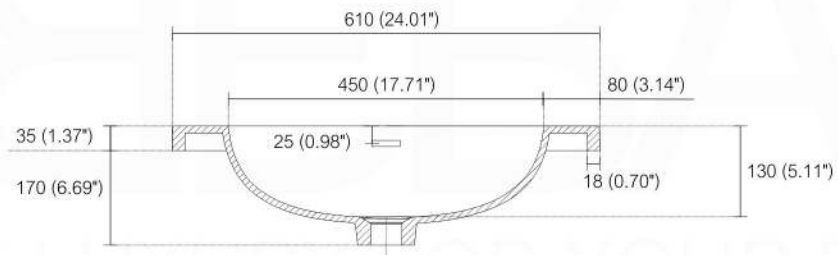

NUDO 24

Sink: SpainSink24

Dimensions:	width	depth	height
inches	23.62"	20.43"	34.48"
mm	600	519	876

NOTE: DIMENSIONS AND TECHNICAL DETAILS ARE SUBJECT TO CHANGE WITHOUT NOTICE

FRONT ELEVATION

SIDE ELEVATION

TOP ELEVATION

SQUARE SINK SPAIN 24"

. FRONT ELEVATION

. TOP ELEVATION

. SIDE ELEVATION

Pop-Up / P-trap Installation Instructions INSTALLATION GUIDE

FOR SINKS WITHOUT OVERFLOW
#SKU: P101N / P102N

FOR SINKS WITHOUT OVERFLOW
#SKU: P101 / P102