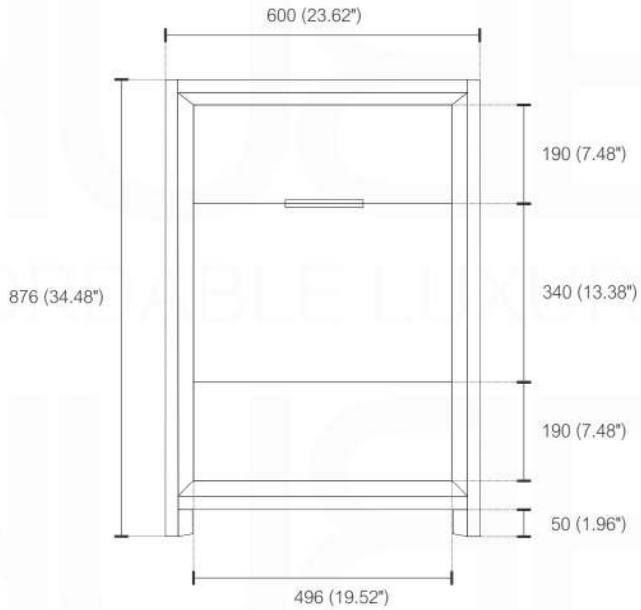

NUDO 24

Sink: SpainSink24

Dimensions:	width	depth	height
inches	23.62"	20.43"	34.48"
mm	600	519	876

NOTE: DIMENSIONS AND TECHNICAL DETAILS ARE SUBJECT TO CHANGE WITHOUT NOTICE

FRONT ELEVATION

SIDE ELEVATION

TOP ELEVATION

SQUARE SINK SPAIN 24"

. FRONT ELEVATION

. TOP ELEVATION

. SIDE ELEVATION

Pop-Up / P-trap Installation Instructions INSTALLATION GUIDE

FOR SINKS WITHOUT OVERFLOW
#SKU: P101N / P102N

FOR SINKS WITHOUT OVERFLOW
#SKU: P101 / P102