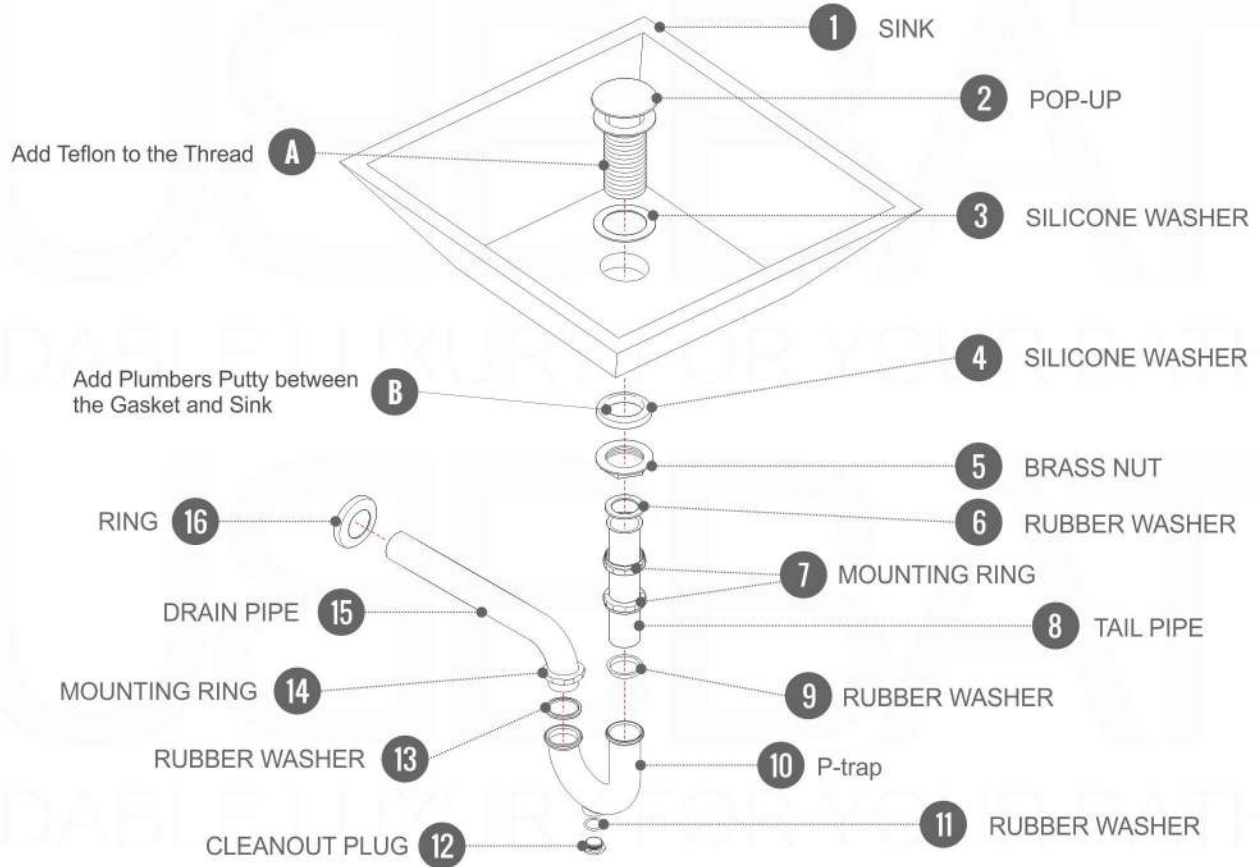

NUDO 24

Sink: SpainSink24

Dimensions:	width	depth	height
inches	23.62"	20.43"	34.48"
mm	600	519	876

NOTE: DIMENSIONS AND TECHNICAL DETAILS ARE SUBJECT TO CHANGE WITHOUT NOTICE

FRONT ELEVATION

SIDE ELEVATION

TOP ELEVATION

SQUARE SINK SPAIN 24"

. FRONT ELEVATION

. TOP ELEVATION

. SIDE ELEVATION

Pop-Up / P-trap Installation Instructions INSTALLATION GUIDE

FOR SINKS WITHOUT OVERFLOW
#SKU: P101N / P102N

FOR SINKS WITHOUT OVERFLOW
#SKU: P101 / P102