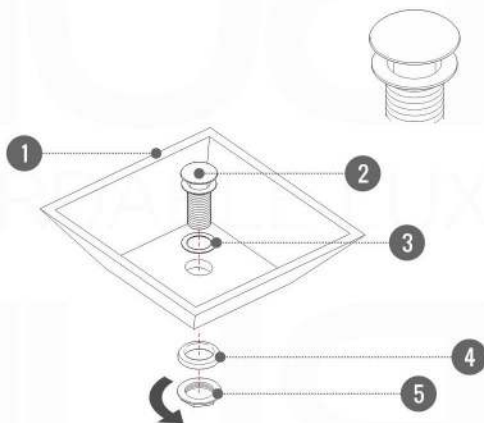

NUDO 24

Sink: SpainSink24

Dimensions:	width	depth	height
inches	23.62"	20.43"	34.48"
mm	600	519	876

NOTE: DIMENSIONS AND TECHNICAL DETAILS ARE SUBJECT TO CHANGE WITHOUT NOTICE

FRONT ELEVATION

SIDE ELEVATION

TOP ELEVATION

SQUARE SINK SPAIN 24"

. FRONT ELEVATION

. TOP ELEVATION

. SIDE ELEVATION

Pop-Up / P-trap Installation Instructions INSTALLATION GUIDE

FOR SINKS WITHOUT OVERFLOW
#SKU: P101N / P102N

FOR SINKS WITHOUT OVERFLOW
#SKU: P101 / P102