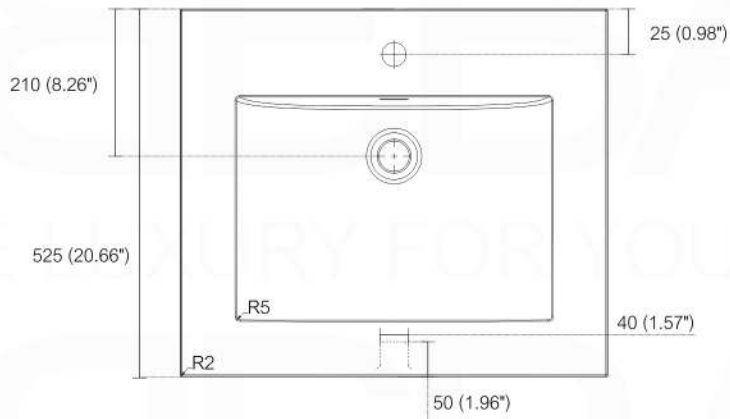

NUDO 24

Sink: SpainSink24

Dimensions:	width	depth	height
inches	23.62"	20.43"	34.48"
mm	600	519	876

NOTE: DIMENSIONS AND TECHNICAL DETAILS ARE SUBJECT TO CHANGE WITHOUT NOTICE

FRONT ELEVATION

SIDE ELEVATION

TOP ELEVATION

SQUARE SINK SPAIN 24"

. FRONT ELEVATION

. TOP ELEVATION

. SIDE ELEVATION

Pop-Up / P-trap Installation Instructions INSTALLATION GUIDE

FOR SINKS WITHOUT OVERFLOW
#SKU: P101N / P102N

FOR SINKS WITHOUT OVERFLOW
#SKU: P101 / P102