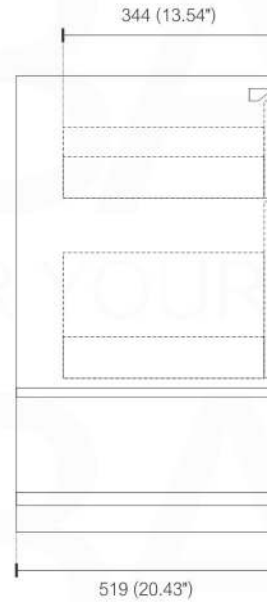

NUDO 24

Sink: SpainSink24

Dimensions:	width	depth	height
inches	23.62"	20.43"	34.48"
mm	600	519	876

NOTE: DIMENSIONS AND TECHNICAL DETAILS ARE SUBJECT TO CHANGE WITHOUT NOTICE

FRONT ELEVATION

SIDE ELEVATION

TOP ELEVATION

SQUARE SINK SPAIN 24"

. FRONT ELEVATION

. TOP ELEVATION

. SIDE ELEVATION

Pop-Up / P-trap Installation Instructions INSTALLATION GUIDE

FOR SINKS WITHOUT OVERFLOW
#SKU: P101N / P102N

FOR SINKS WITHOUT OVERFLOW
#SKU: P101 / P102