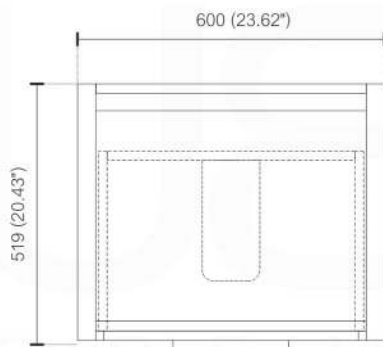

NUDO 24

Sink: SpainSink24

Dimensions:	width	depth	height
inches	23.62"	20.43"	34.48"
mm	600	519	876

NOTE: DIMENSIONS AND TECHNICAL DETAILS ARE SUBJECT TO CHANGE WITHOUT NOTICE

FRONT ELEVATION

SIDE ELEVATION

TOP ELEVATION

SQUARE SINK SPAIN 24"

. FRONT ELEVATION

. TOP ELEVATION

. SIDE ELEVATION

Pop-Up / P-trap Installation Instructions INSTALLATION GUIDE

FOR SINKS WITHOUT OVERFLOW
#SKU: P101N / P102N

FOR SINKS WITHOUT OVERFLOW
#SKU: P101 / P102