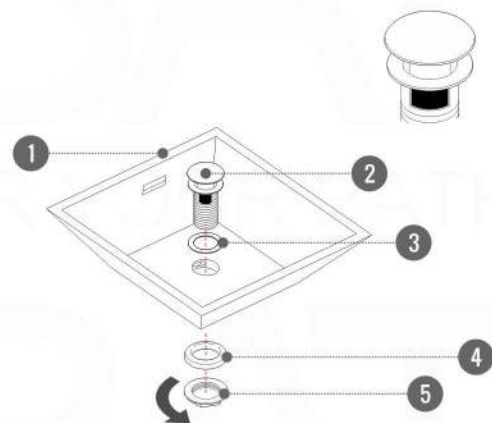

NUDO 24

Sink: SpainSink24

Dimensions:	width	depth	height
inches	23.62"	20.43"	34.48"
mm	600	519	876

NOTE: DIMENSIONS AND TECHNICAL DETAILS ARE SUBJECT TO CHANGE WITHOUT NOTICE

FRONT ELEVATION

SIDE ELEVATION

TOP ELEVATION

SQUARE SINK SPAIN 24"

. FRONT ELEVATION

. TOP ELEVATION

. SIDE ELEVATION

Pop-Up / P-trap Installation Instructions INSTALLATION GUIDE

FOR SINKS WITHOUT OVERFLOW
#SKU: P101N / P102N

FOR SINKS WITHOUT OVERFLOW
#SKU: P101 / P102