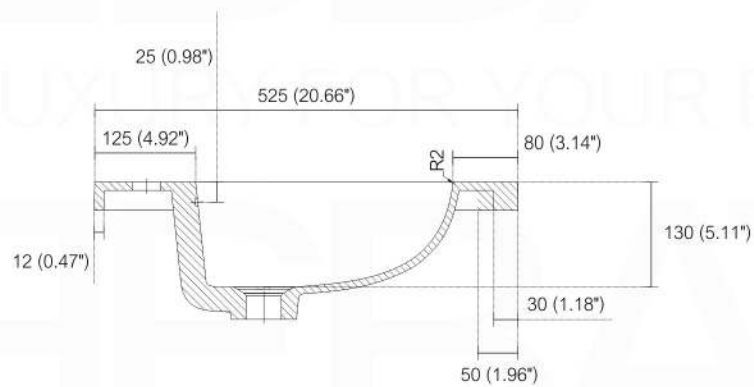

NUDO 24

Sink: SpainSink24

Dimensions:	width	depth	height
inches	23.62"	20.43"	34.48"
mm	600	519	876

NOTE: DIMENSIONS AND TECHNICAL DETAILS ARE SUBJECT TO CHANGE WITHOUT NOTICE

FRONT ELEVATION

SIDE ELEVATION

TOP ELEVATION

SQUARE SINK SPAIN 24"

. FRONT ELEVATION

. TOP ELEVATION

. SIDE ELEVATION

Pop-Up / P-trap Installation Instructions INSTALLATION GUIDE

FOR SINKS WITHOUT OVERFLOW
#SKU: P101N / P102N

FOR SINKS WITHOUT OVERFLOW
#SKU: P101 / P102