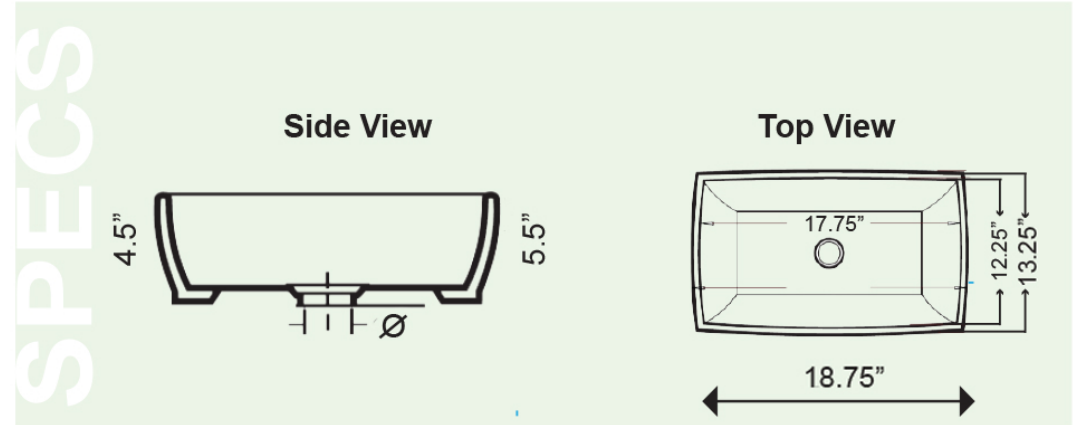

Brant Point Collection

Rectangle White Topmount/Vessel Sink
Without Overflow 18.75" x 13.25" x 5.5"

model:

NSV1913

Nantucket

S I N K S

www.NantucketSinksUSA.com
info@nantucketsinksusa.com

BASIN AREA	WATER DEPTH	BOWL DEPTH	DRAIN HOLE	OVERFLOW
17.75" X 12.25"	4.5"	5.5"	1.75"	NO

FEATURES:

- Premium Vitreous China
- Template not included
- High gloss finish seals surface and makes for easy cleaning
- White Porcelain enamel finish
- Limited **Lifetime** manufacturer's warranty
- No Overflow
- Nominal Dimensions - actual may vary by 1/4"
- Fits an 18" cabinet base minimum