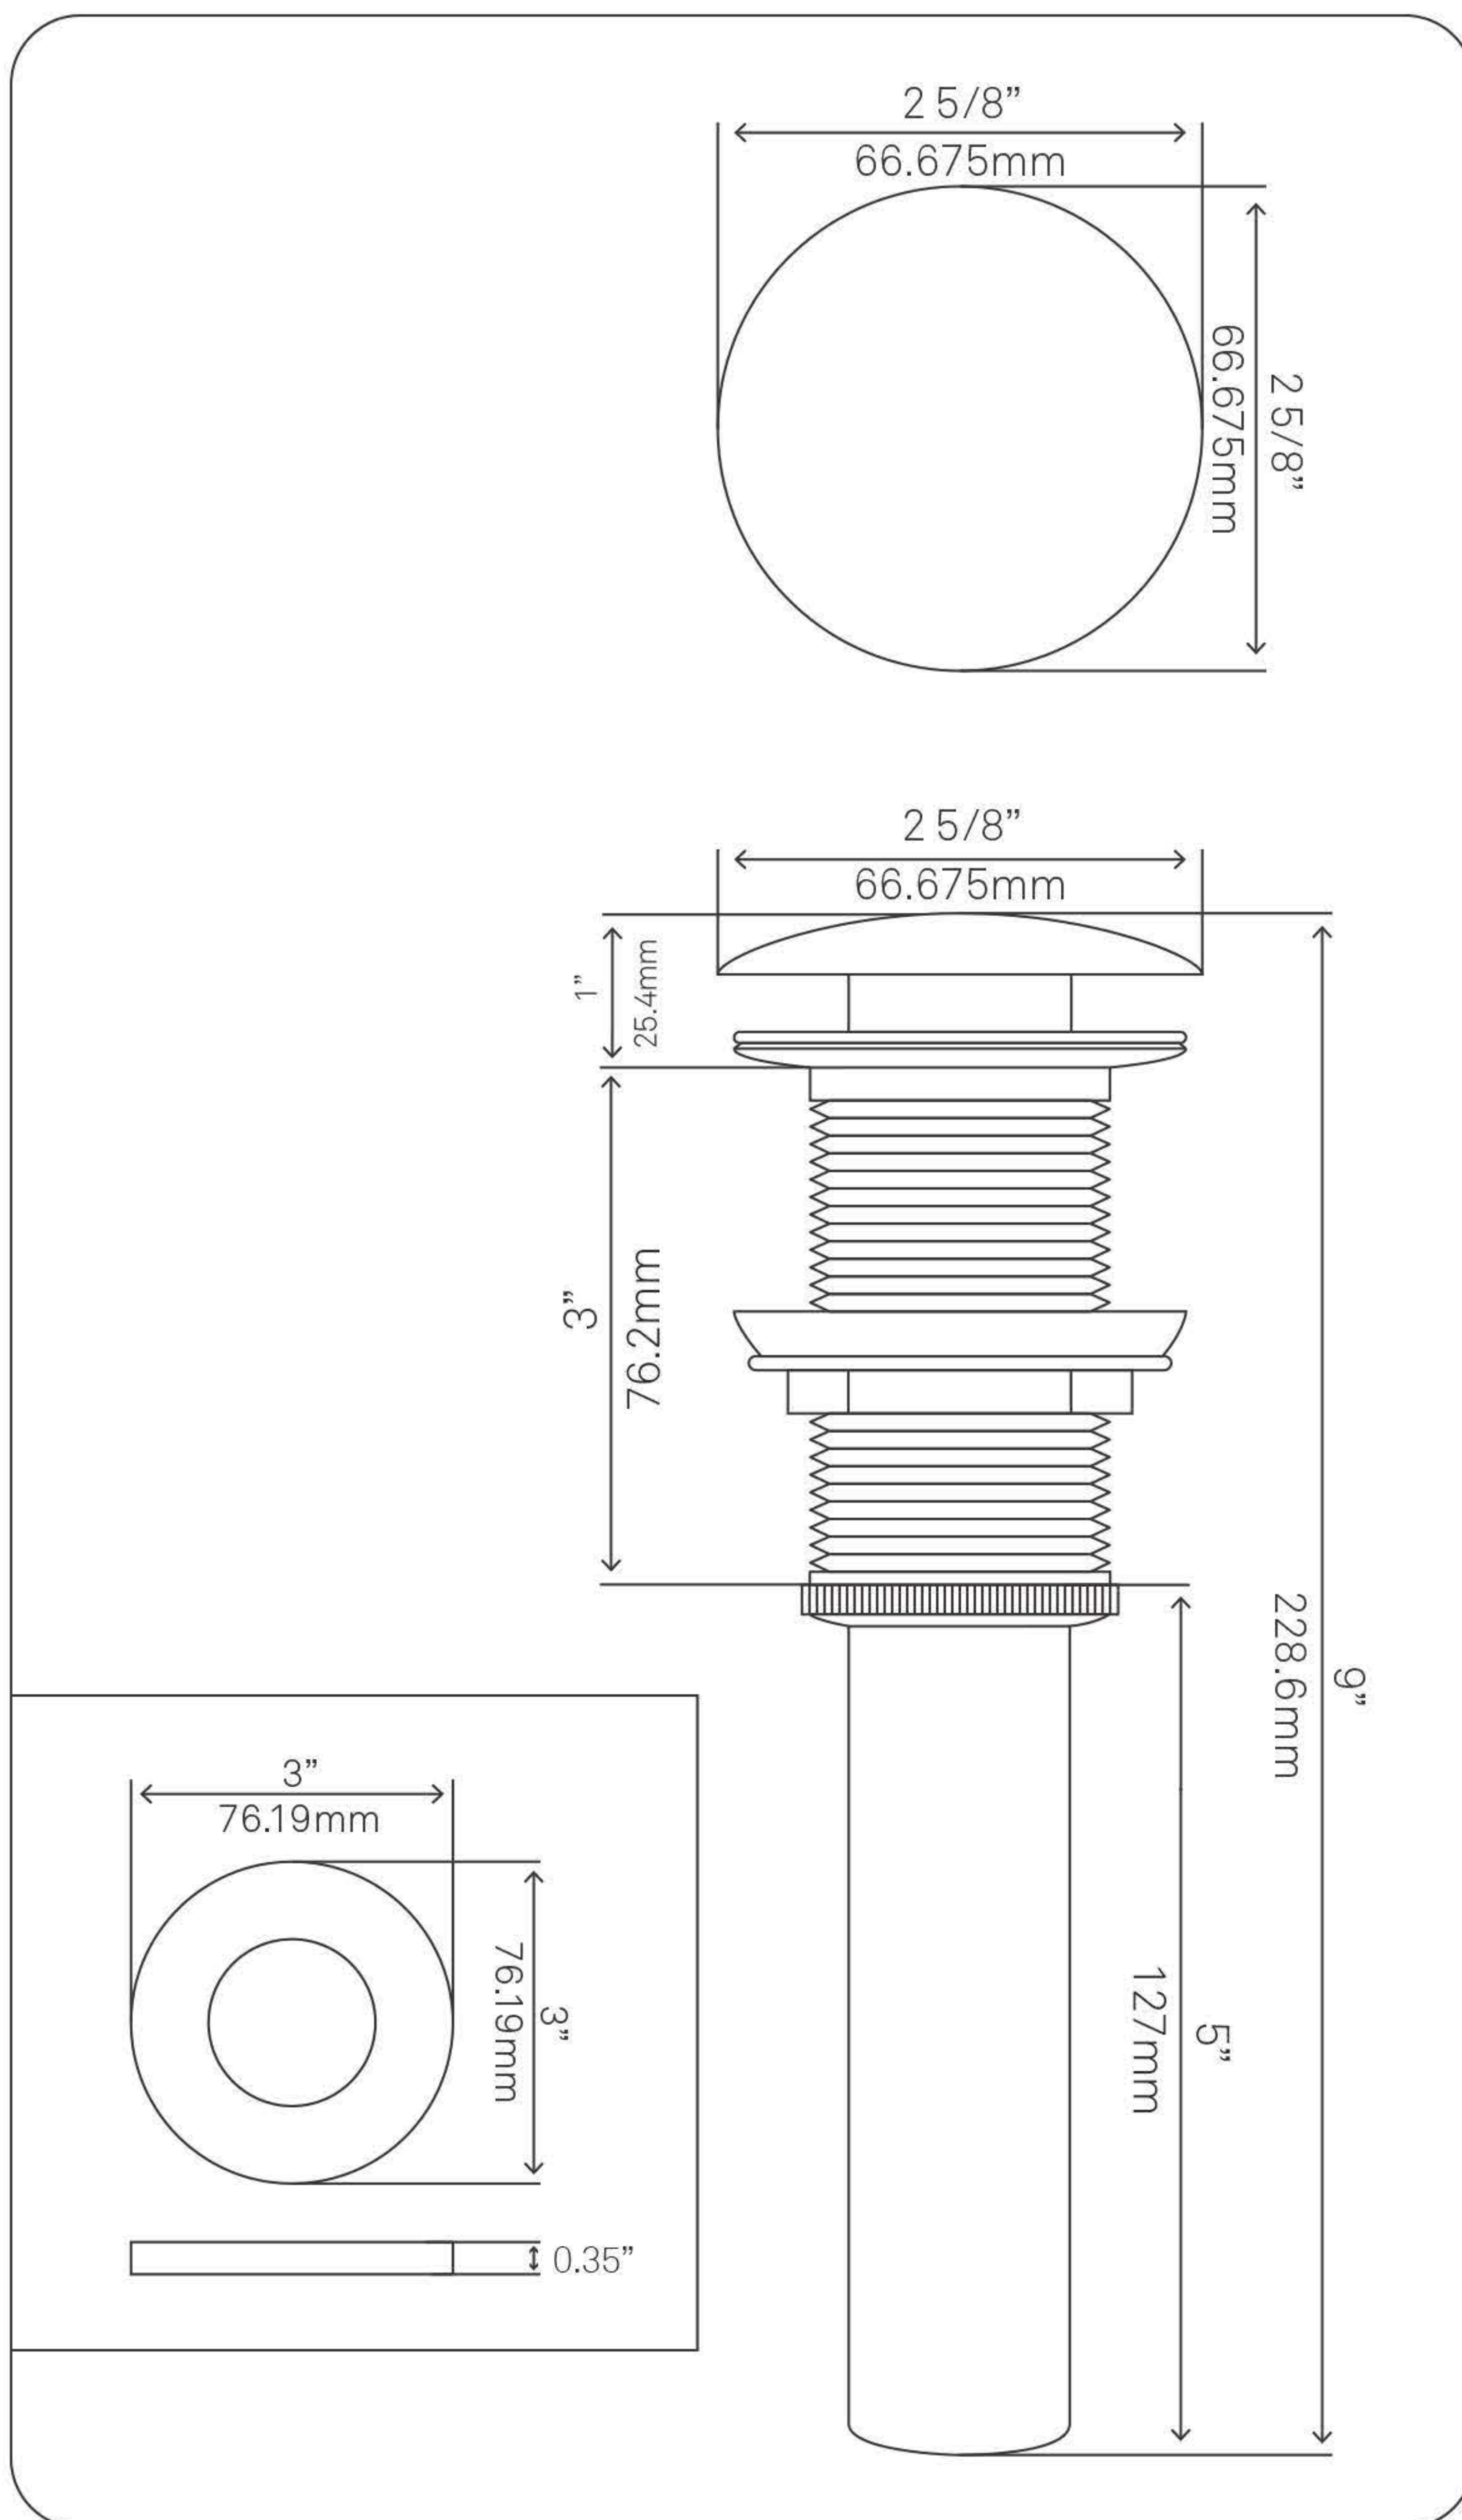

NOTES

Novatto reserves the right (1) to make changes in specifications and materials, and (2) to change or discontinue models, both without notice or obligation. Dimensions are for reference only, see www.NovattoInc.com for finish options and product availability.

Novatto Inc
TOLL FREE 844.404.4242
www.NovattoInc.com