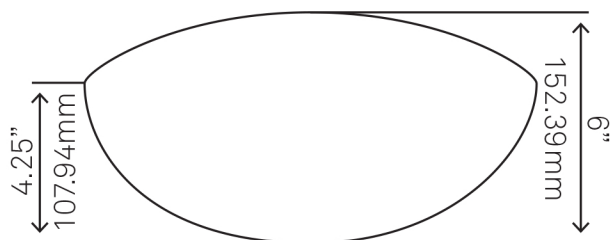

Novatto reserves the right (1) to make changes in specifications and materials, and (2) to change or discontinue models, both without notice or obligation. Dimensions are for reference only, see www.Novatto.com for finish options and product availability.

STANDARD SPECIFICATIONS:

- Oval slipper clear glass vessel
- Made with high tempered glass
- Scratch resistant and non-porous
- Designed for above counter installation
- Standard U.S. plumbing connections
- 1.75-inch drain opening
- No overflow

WARRANTY:

Limited lifetime warranty

- See www.Novatto.com for details

COORDINATING ACCESSORIES:

- PUD-BN/CH/ORB/MB pop-up drain
- MR-001BN/CH/ORB/MB
- Glacier Ice Restoration and Sealer kit

NOTES

Novatto Inc
TOLL FREE 844.404.4242
www.Novatto.com