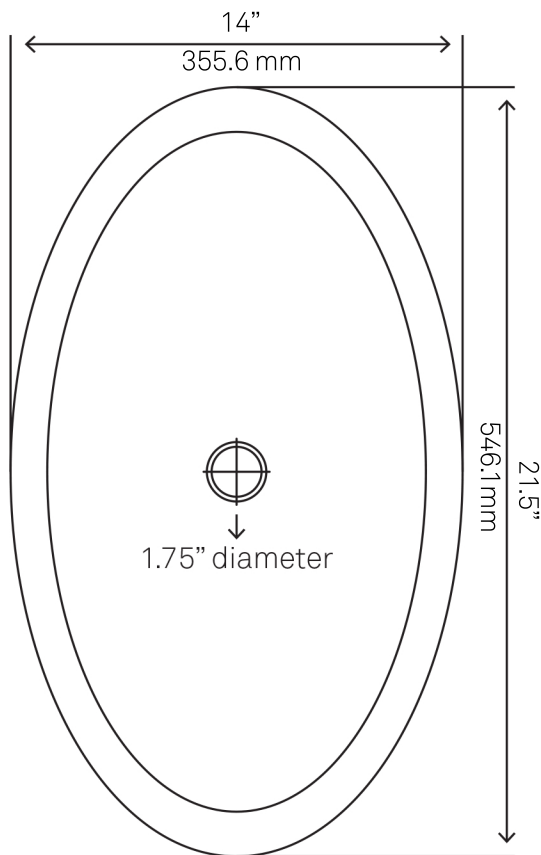

TIS-324C CHIARO Clear Glass Vessel Sink

Requested By:

Specific Features:

STANDARD SPECIFICATIONS:

- Oval slipper clear glass vessel
- Made with high tempered glass
- Scratch resistant and non-porous
- Designed for above counter installation
- Standard U.S. plumbing connections
- 1.75-inch drain opening
- No overflow

Novatto Inc
TOLL FREE 844.404.4242
www.Novatto.com

PUD-BN-MR Vessel Sink Pop-Up Drain and Mounting Ring, Brushed Nickel

Requested By: _____

Specific Features: _____

STANDARD SPECIFICATIONS:

- Clicker pop-up vessel sink drain and mounting ring
- Brushed Nickel finish
- Solid brass construction
- Includes rubber seals and fastener for installation
- 9-inches total pop-up length
- Fits any standard 1.75-inch drain opening
- cUPC

STANDARD SPECIFICATIONS:

- Oval slipper clear glass vessel
- Made with high tempered glass
- Scratch resistant and non-porous
- Designed for above counter installation
- Standard U.S. plumbing connections
- 1.75-inch drain opening
- No overflow