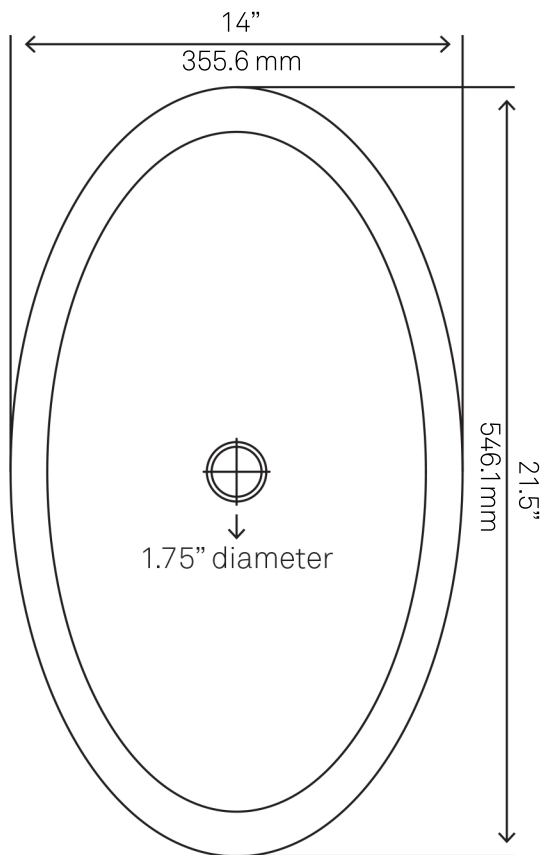

Novatto reserves the right (1) to make changes in specifications and materials, and (2) to change or discontinue models, both without notice or obligation. Dimensions are for reference only, see www.Novatto.com for finish options and product availability.

STANDARD SPECIFICATIONS:

- Oval slipper clear glass vessel
- Made with high tempered glass
- Scratch resistant and non-porous
- Designed for above counter installation
- Standard U.S. plumbing connections
- 1.75-inch drain opening
- No overflow

WARRANTY:

Limited lifetime warranty

- See www.Novatto.com for details

COORDINATING ACCESSORIES:

- PUD-BN/CH/ORB/MB pop-up drain
- MR-001BN/CH/ORB/MB
- Glacier Ice Restoration and Sealer kit

NOTES

Novatto Inc
TOLL FREE 844.404.4242
www.Novatto.com