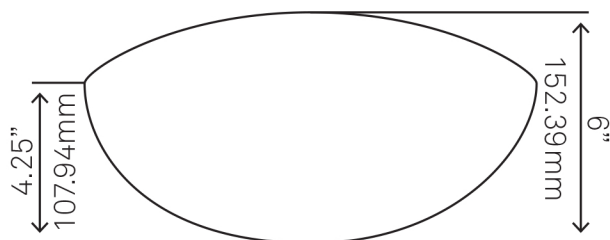

TIS-324C CHIARO Clear Glass Vessel Sink

Requested By:

Specific Features:

STANDARD SPECIFICATIONS:

- Oval slipper clear glass vessel
- Made with high tempered glass
- Scratch resistant and non-porous
- Designed for above counter installation
- Standard U.S. plumbing connections
- 1.75-inch drain opening
- No overflow