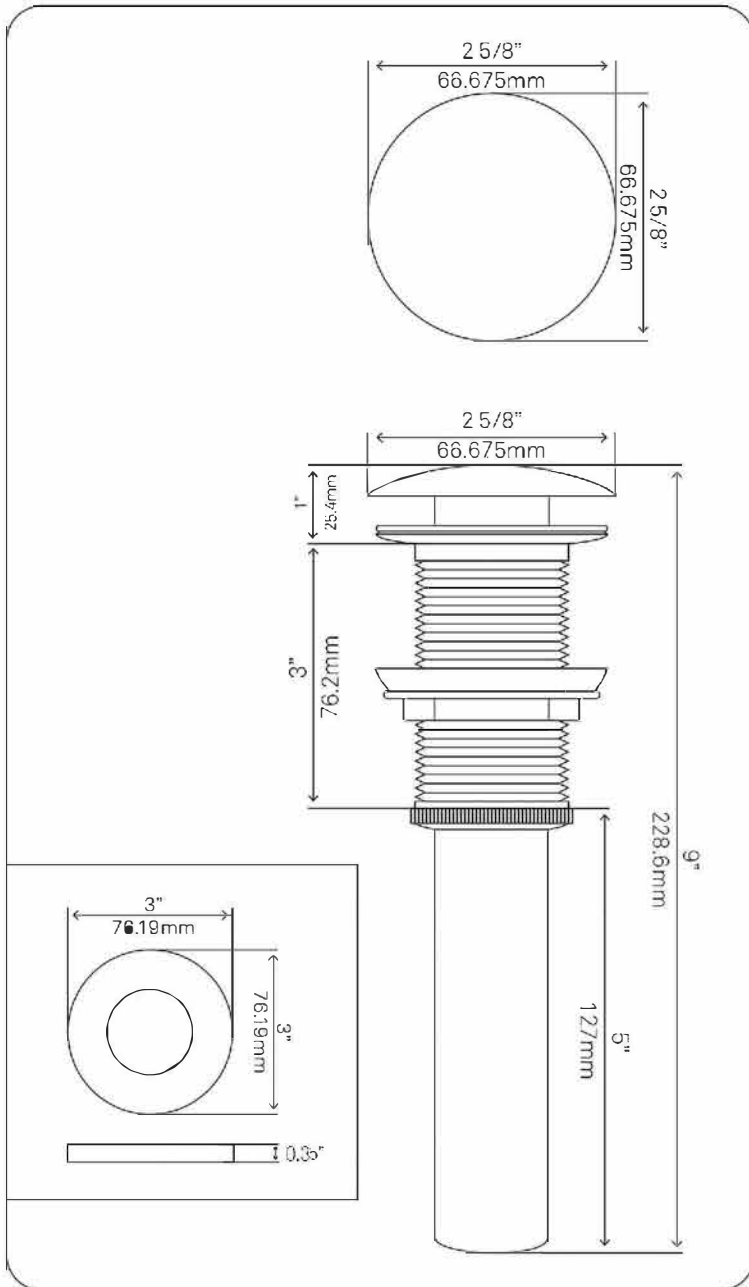

NOTES

Novatto reserves the right (1) to make changes in specifications and materials, and (2) to change or discontinue models, both without notice or obligation. Dimensions are for reference only, see www.Novatto.com for finish options and product availability.

Novatto Inc
TOLL FREE 844.404.4242
www.Novatto.com