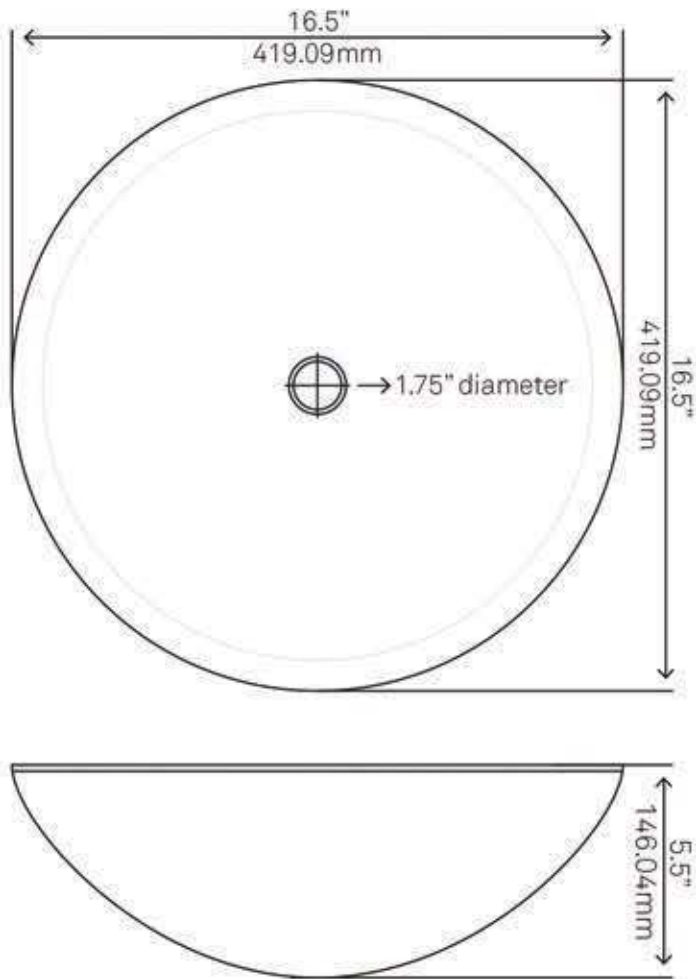

NOHP-G023 GODERE Painted Glass Vessel Bath Sink

Requested By: _____

Specific Features: _____

STANDARD SPECIFICATIONS:

- Thick tempered glass vessel sink
- High tempered glass
- Stain & scratch resistant; polished inside
- Textured painted outside
- Above counter installation
- Standard U.S. plumbing connection
- 1.75-inch drain opening
- Novatto faucet & drain sold separately

Novatto Inc
TOLL FREE 844.404.4242
www.Novatto.com

PUD-BN-MR Vessel Sink Pop-Up Drain and Mounting Ring, Brushed Nickel

Requested By: _____

Specific Features: _____

STANDARD SPECIFICATIONS:

- Clicker pop-up vessel sink drain and mounting ring
- Brushed Nickel finish
- Solid brass construction
- Includes rubber seals and fastener for installation
- 9-inches total pop-up length
- Fits any standard 1.75-inch drain opening
- cUPC