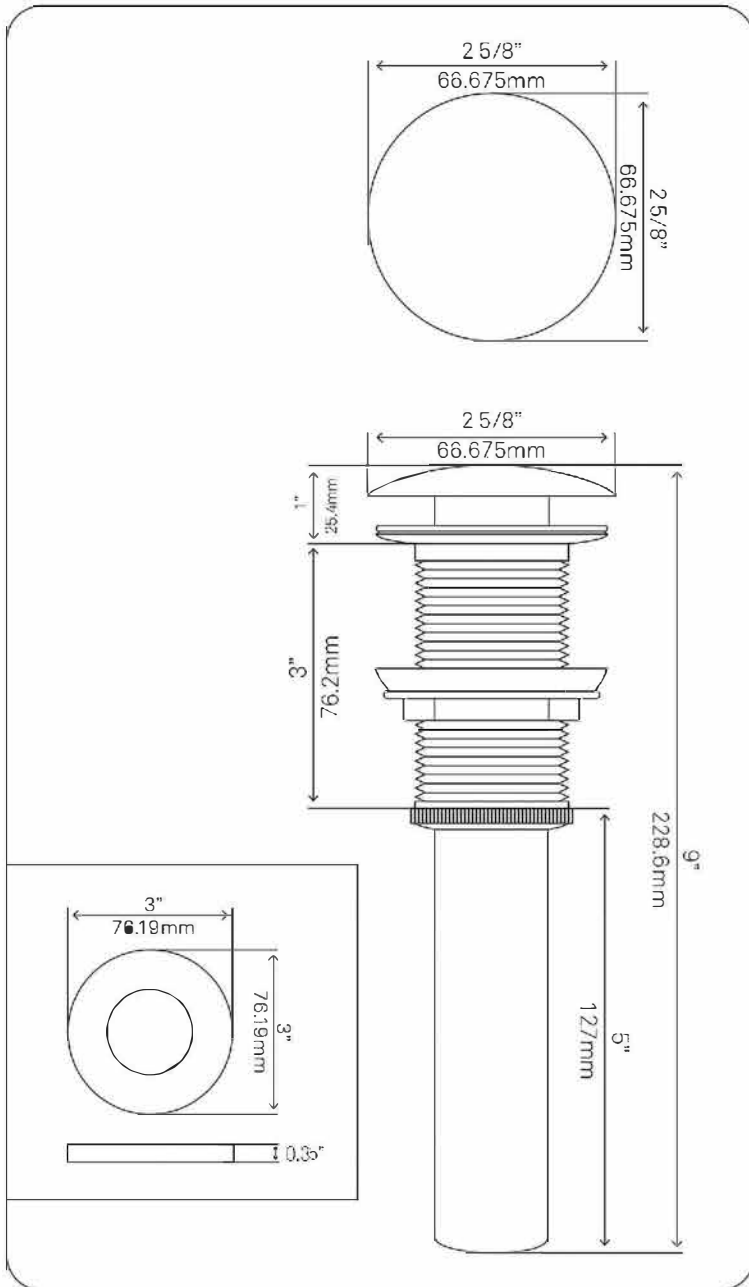

NOTES

Novatto reserves the right (1) to make changes in specifications and materials, and (2) to change or discontinue models, both without notice or obligation. Dimensions are for reference only, see www.Novatto.com for finish options and product availability.

Novatto Inc
TOLL FREE 844.404.4242
www.Novatto.com