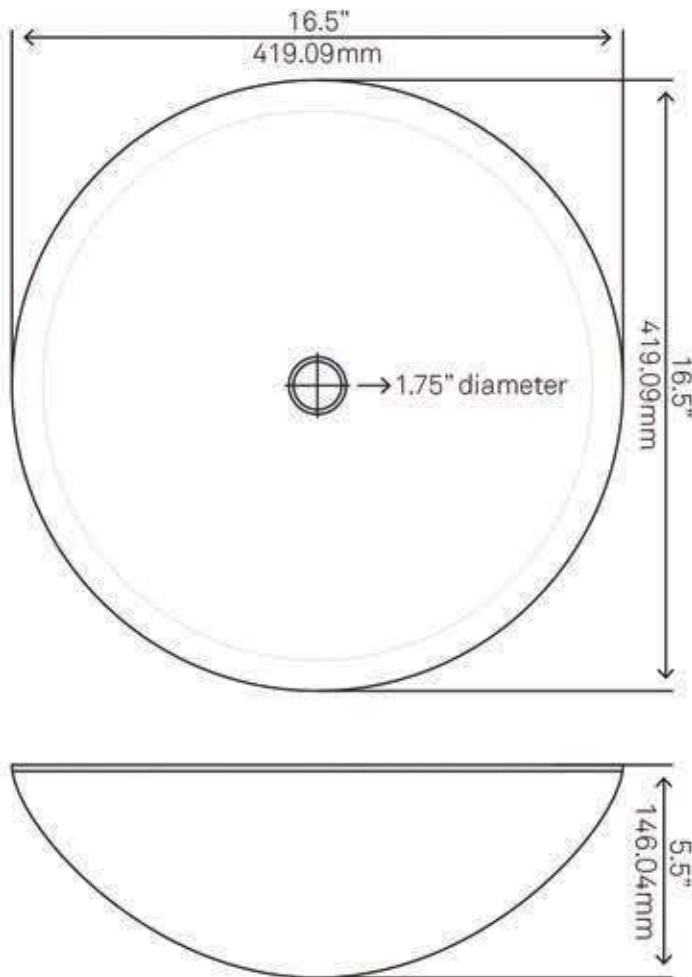

STANDARD SPECIFICATIONS:

- Thick tempered glass vessel sink
- High tempered glass
- Stain & scratch resistant; polished inside
- Textured painted outside
- Above counter installation
- Standard U.S. plumbing connection
- 1.75-inch drain opening
- Novatto faucet & drain sold separately

WARRANTY:

Limited lifetime warranty

- See www.Novatto.com for details

COORDINATING ACCESSORIES:

- PUD-BN/CH/ORB/MB pop-up drain
- MR-001BN/CH/ORB/MB
- Glacier Ice Restoration and Sealer kit

NOTES

Novatto reserves the right (1) to make changes in specifications and materials, and (2) to change or discontinue models, both without notice or obligation. Dimensions are for reference only, see www.Novatto.com for finish options and product availability.

Novatto Inc
TOLL FREE 844.404.4242
www.Novatto.com