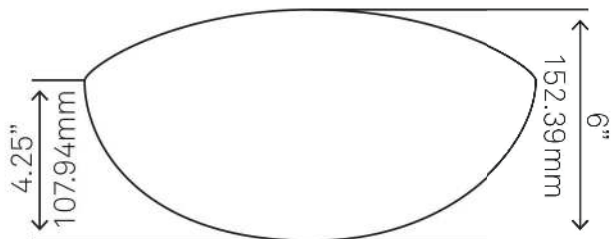

Novatto Inc
TOLL FREE 844.404.4242
www.NovattoInc.com

NOVATTO

**NOHP-G012-8031 TARTARUGA
Oval Glass Vessel Bathroom Sink**

Requested By: _____

Specific Features: _____

STANDARD SPECIFICATIONS:

- Oval Slipper hand painted vessel sink
- Black and Silver
- High tempered glass
- ½" thick tempered glass
- Stain and scratch resistant inside
- Textured painted outside
- Above counter installation
- Standard U.S. plumbing connection
- 1.75-inch drain opening
- Novatto faucet and drain sold separately