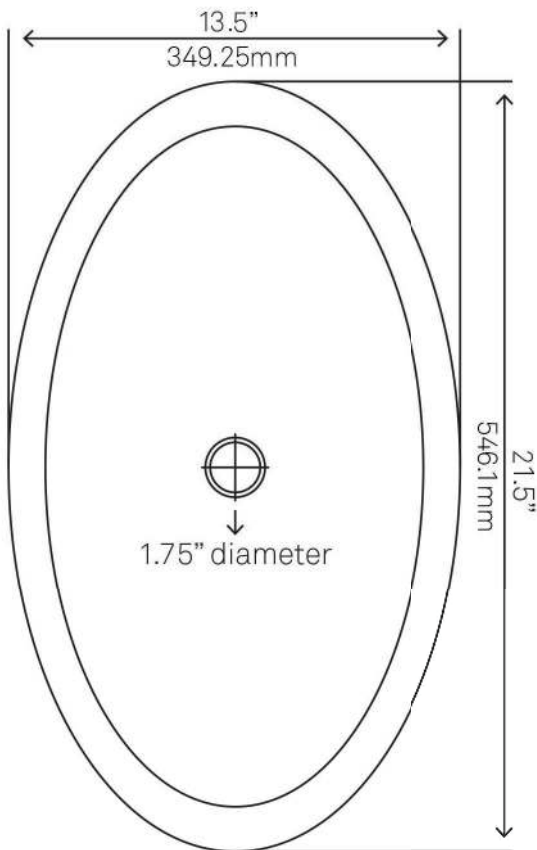

Novatto Inc
TOLL FREE 844.404.4242
www.NovattoInc.com

NOVATTO

**NOHP-G012-8031 TARTARUGA
Oval Glass Vessel Bathroom Sink**

Requested By: _____

Specific Features: _____

STANDARD SPECIFICATIONS:

- Oval Slipper hand painted vessel sink
- Black and Silver
- High tempered glass
- ½" thick tempered glass
- Stain and scratch resistant inside
- Textured painted outside
- Above counter installation
- Standard U.S. plumbing connection
- 1.75-inch drain opening
- Novatto faucet and drain sold separately