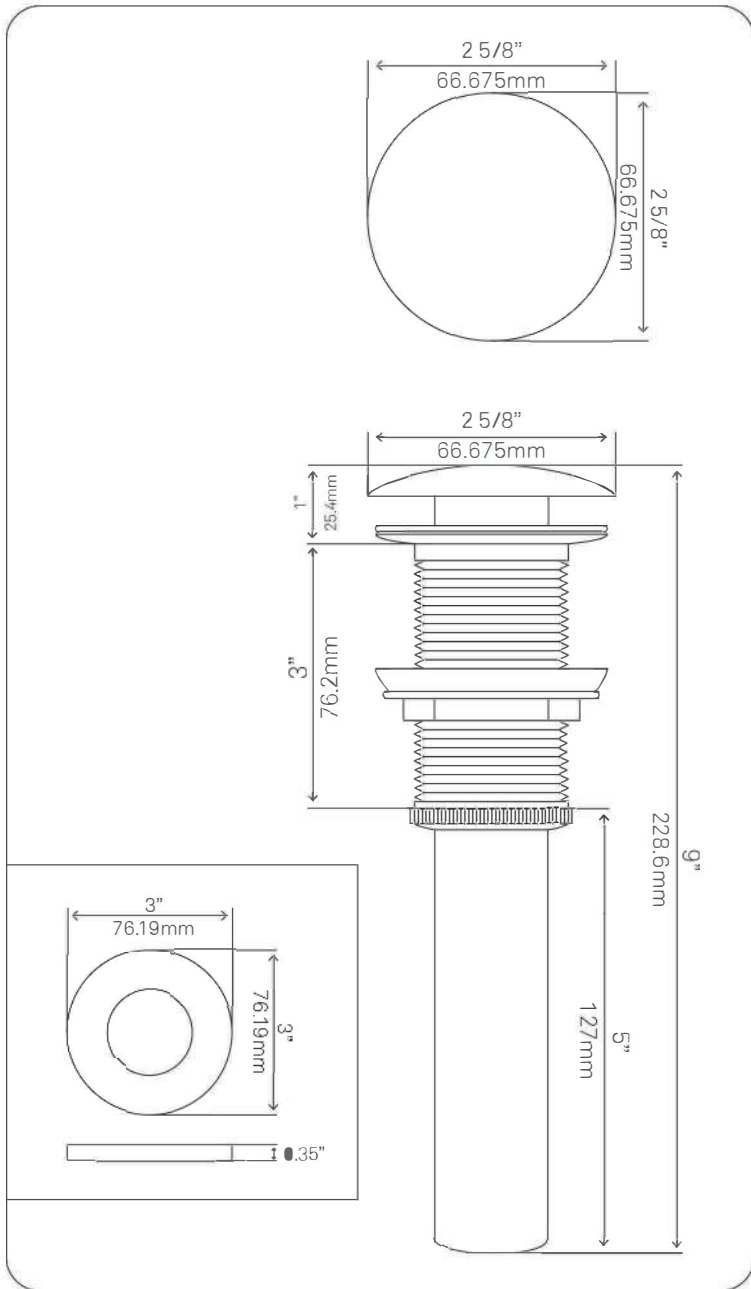

NOTES

Novatto reserves the right (1) to make changes in specifications and materials, and (2) to change or discontinue models, both without notice or obligation. Dimensions are for reference only, see www.NovattoInc.com for finish options and product availability.

Novatto Inc
TOLL FREE 844.404.4242
www.NovattoInc.com