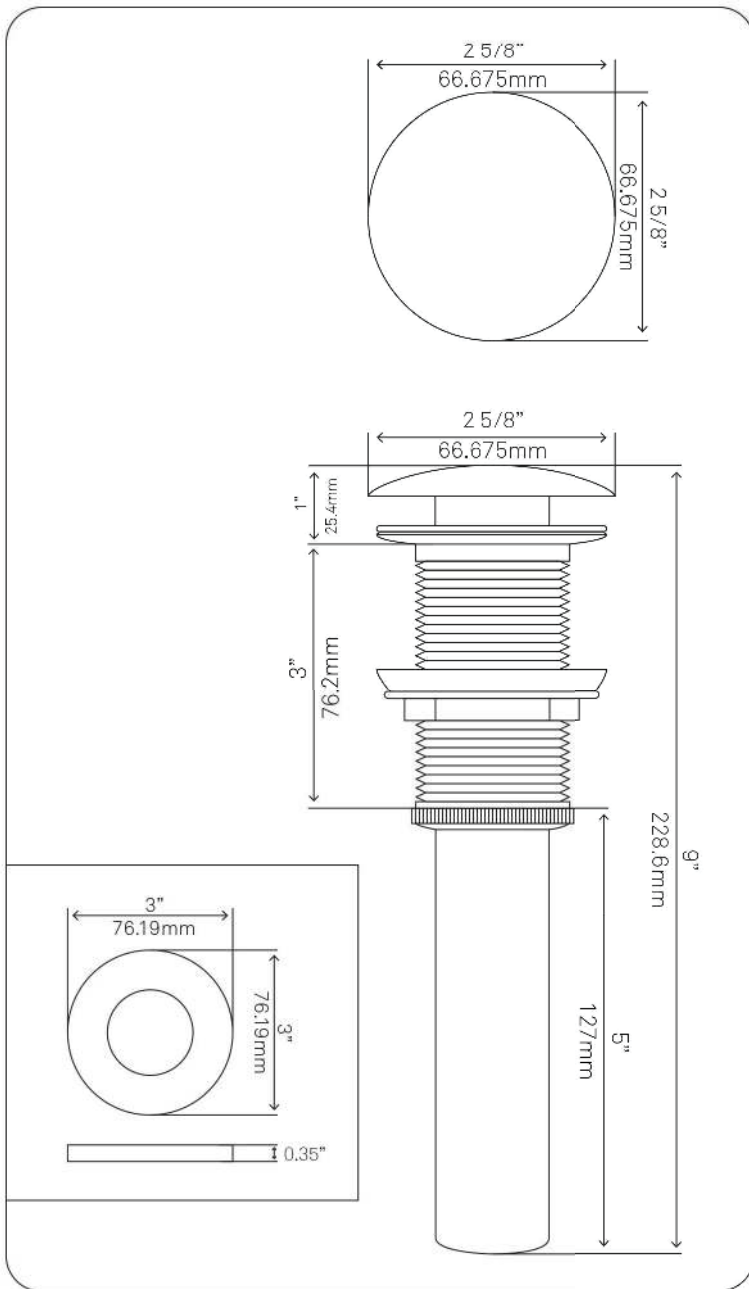

NOTES

Novatto reserves the right (1) to make changes in specifications and materials, and (2) to change or discontinue models, both without notice or obligation. Dimensions are for reference only, see www.NovattoInc.com for finish options and product availability.

Novatto Inc
TOLL FREE 844.404.4242
www.NovattoInc.com