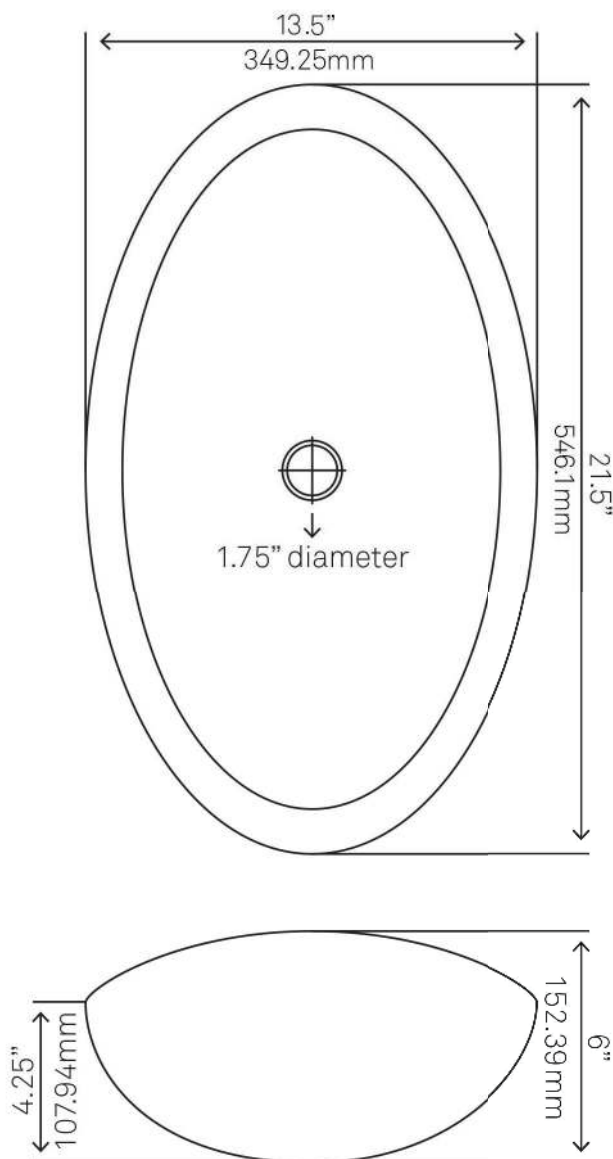

NOVATTO

NOHP-G012-8031 TARTARUGA Oval Glass Vessel Bathroom Sink

Requested By: _____

Specific Features: _____

STANDARD SPECIFICATIONS:

- Oval Slipper hand painted vessel sink
- Black and Silver
- High tempered glass
- ½" thick tempered glass
- Stain and scratch resistant inside
- Textured painted outside
- Above counter installation
- Standard U.S. plumbing connection
- 1.75-inch drain opening
- Novatto faucet and drain sold separately

Novatto Inc
TOLL FREE 844.404.4242
www.NovattoInc.com

PUD-CH-MR Vessel Sink Pop-Up Drain and Mounting Ring, Chrome

Requested By: _____

Specific Features: _____

STANDARD SPECIFICATIONS:

- Clicker pop-up vessel sink drain and mounting ring
- Chrome finish
- Solid brass construction
- Includes rubber seals and fastener for installation
- 9-inches total pop-up length
- Fits any standard 1.75-inch drain opening
- cUPC