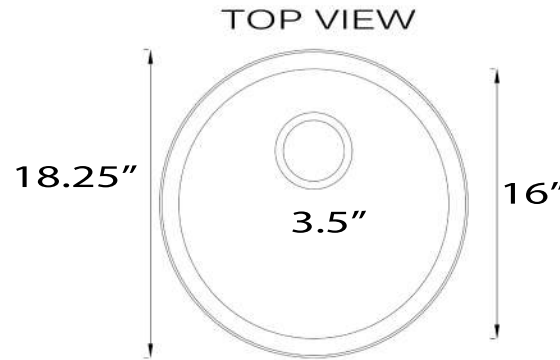

Quidnet Collection
 Premium Stainless Steel Round
 Bar/Prep Round Kitchen Sink

Nantucket
 S I N K S

www.NantucketSinksUSA.com
 info@nantucketsinksusa.com

MODEL:
NS37

Overall Dimensions	Interior Bowl	Depth/Height	Drain Opening	Bottom Grid
18.25" Diameter	16" Diameter	8"	3.5"	BG37 (not included)