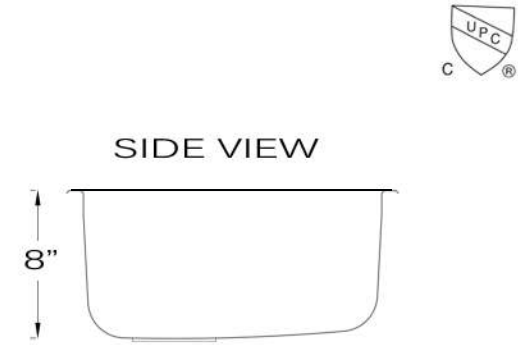

Quidnet Collection
 Premium Stainless Steel Round
 Bar/Prep Round Kitchen Sink

Nantucket
 S I N K S

www.NantucketSinksUSA.com
 info@nantucketsinksusa.com

MODEL:
NS37

Overall Dimensions	Interior Bowl	Depth/Height	Drain Opening	Bottom Grid
18.25" Diameter	16" Diameter	8"	3.5"	BG37 (not included)