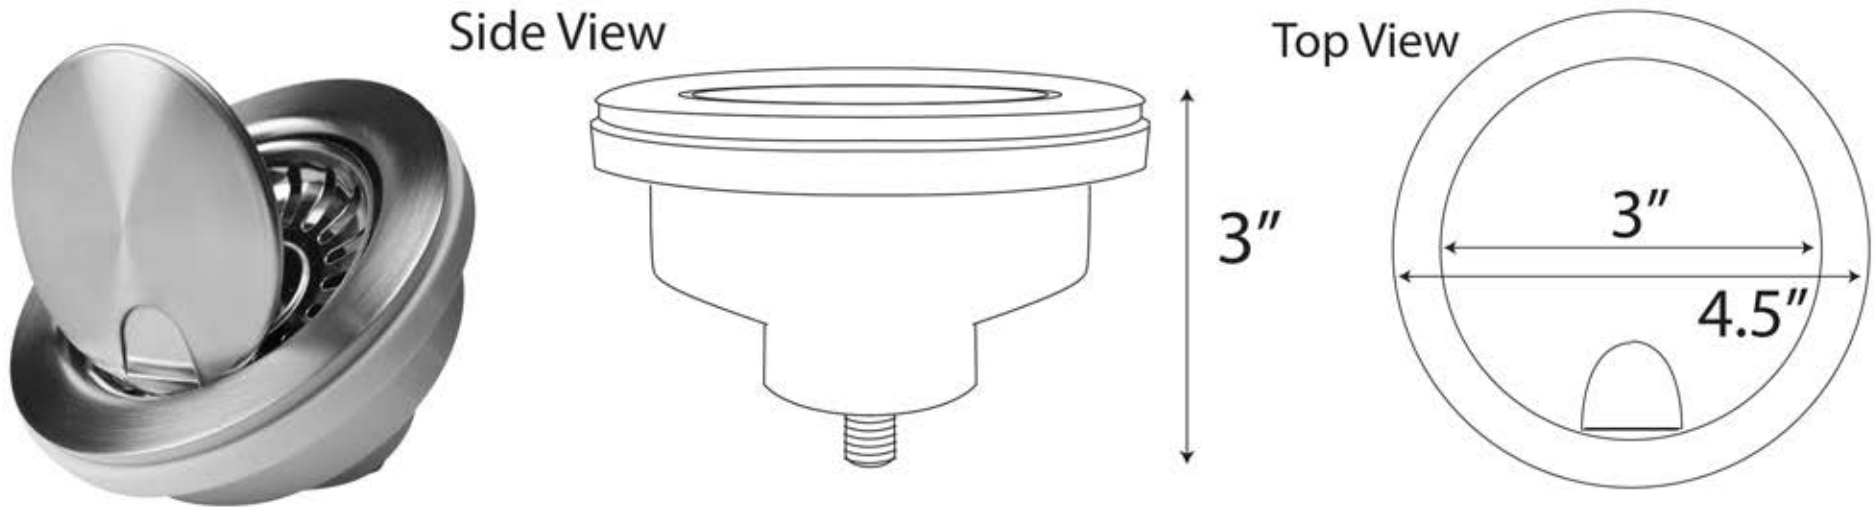

# Accessories Collection

Flip Drain with strainer and 'crumb cup' lid

MODEL:  
**NS35LCC**

## FEATURES

- Premium 304 stainless steel
- Fits standard 3.5" kitchen drains
- Brushed Satin Finish
- Flip lid is on hinge, to strainer basket
- Long screw

PROJECT/ NAME:

ARCHITECT/CONTRACTOR:

MODEL:

JOB NOTES: