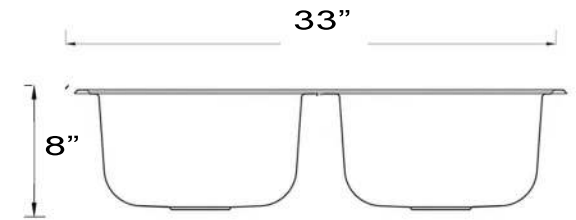

Madaket Collection

Premium Stainless Steel
Double Bowl Topmount Kitchen Sink

model: **NS3322-DE**

Nantucket

S I N K S

www.NantucketSinksUSA.com
info@nantucketsinksusa.com

FRONT VIEW

OVERALL DIMENSIONS	INTERIOR BOWL	BOWL DEPTH	DRAIN OPENING	DIVIDER WIDTH
33" x 22"	29" x 16" total 14" x 16" each	8"	3.5"	1" at center

FEATURES:

- Premium 304, 18 gauge Stainless Steel Kitchen Sink
- 8" Bowl Depth
- Brushed Satin Finish
- Limited Lifetime Warranty
- Insulated to Reduce Condensation
- Includes 2 Basket Strainer Drains
- cUPC certified