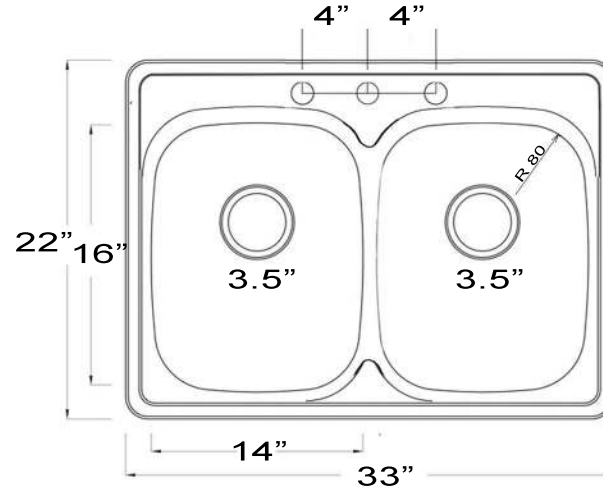

Madaket Collection

Premium Stainless Steel
Double Bowl Topmount Kitchen Sink

model: **NS3322-DE**

Nantucket

S I N K S

www.NantucketSinksUSA.com
info@nantucketsinksusa.com

FRONT VIEW

OVERALL DIMENSIONS	INTERIOR BOWL	BOWL DEPTH	DRAIN OPENING	DIVIDER WIDTH
33" x 22"	29" x 16" total 14" x 16" each	8"	3.5"	1" at center

FEATURES:

- Premium 304, 18 gauge Stainless Steel Kitchen Sink
- 8" Bowl Depth
- Brushed Satin Finish
- Limited Lifetime Warranty
- Insulated to Reduce Condensation
- Includes 2 Basket Strainer Drains
- cUPC certified