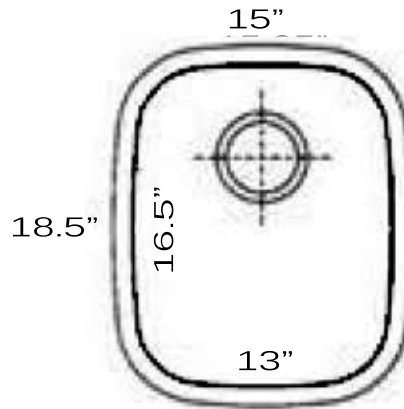

**Quidnet Collection**  
**Premium Stainless Steel**  
**Bar/Prep Undermount Kitchen Sink**

**MODEL:**  
**NS20**

Overall Dimensions	Large Bowl	Drain Opening	Bottom Grid/s	Reverse Model
18.5" x 15"	16.5" x 13"	3.5"	BG503s	N/A

**FEATURES**

- Premium T-304, 18 gauge Stainless Steel Kitchen Sink
- 7" Bowl Depth
- Brushed Satin Finish
- Limited Lifetime Manufacturers Warranty
- Insulated to Reduce Condensation
- Rubber Padding is Applied for Noise Reduction