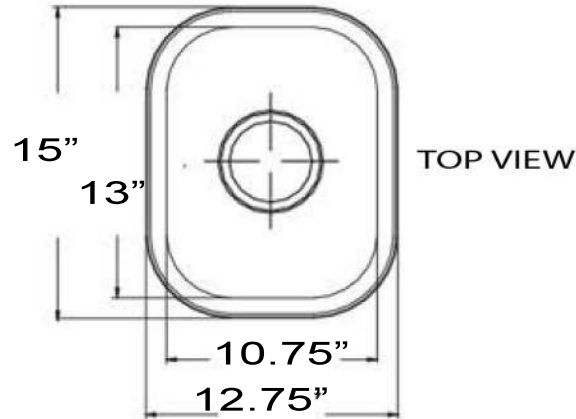

**Quidnet Collection**  
 Premium 18 Gauge Stainless Steel  
 Undermount Bar/Prep Sink

MODEL:  
**NS1512**

Overall Dimensions	Interior Bowl	Bowl Depth	Bottom Grid	Drain Opening
15" x 12.75"	13" x 10.75"	7"	Not Available	3.5" Drain Included