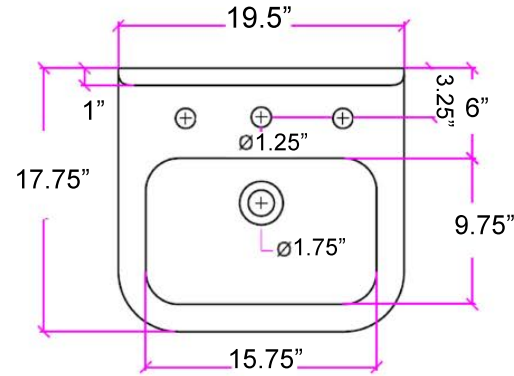

# Victorian Collection

Fireclay Bathroom Wallmount Sink Model: NS-VCDM20-BLKW

Overall Dimensions	Interior Bowl	Exterior Base	Interior Depth	Drain Dimensions
19.5" x 17.75" x 13.5"	15.75" x 9.75"	17.25"	5.75"	1.75"

## Features

- Made in Italy
- Genuine Fireclay
- Nominal Dimensions Only - Actual may vary by 1/4"
- Wall-mount installation
- Porcelain enamel glaze
- Drain is not included with sink (1.75" standard)
- Faucet is not included
- Has Overflow
- Do Not Clean With Abrasive Cleansers Or Pads
- Limited Warranty for Manufacturer's Defects
- Deck Mounted Faucet, 8" on center