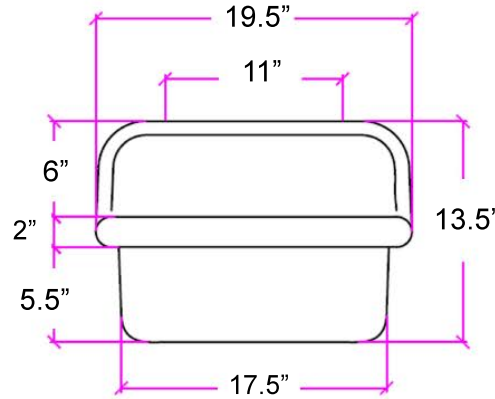

# Victorian Collection

Fireclay Bathroom Wallmount Sink Model: NS-VCDM20-BLKW

Overall Dimensions	Interior Bowl	Exterior Base	Interior Depth	Drain Dimensions
19.5" x 17.75" x 13.5"	15.75" x 9.75"	17.25"	5.75"	1.75"

## Features

- Made in Italy
- Genuine Fireclay
- Nominal Dimensions Only - Actual may vary by 1/4"
- Wall-mount installation
- Porcelain enamel glaze
- Drain is not included with sink (1.75" standard)
- Faucet is not included
- Has Overflow
- Do Not Clean With Abrasive Cleansers Or Pads
- Limited Warranty for Manufacturer's Defects
- Deck Mounted Faucet, 8" on center