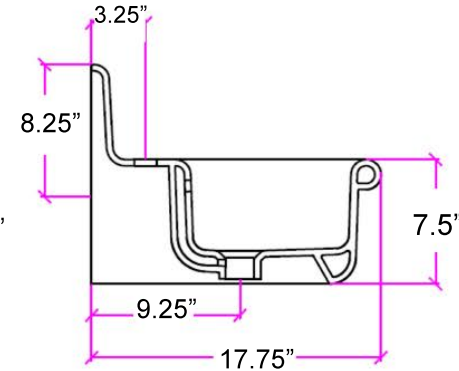

# Victorian Collection

Fireclay Bathroom Wallmount Sink Model: NS-VCDM20-BLKW

Overall Dimensions	Interior Bowl	Exterior Base	Interior Depth	Drain Dimensions
19.5" x 17.75" x 13.5"	15.75" x 9.75"	17.25"	5.75"	1.75"

## Features

- Made in Italy
- Genuine Fireclay
- Nominal Dimensions Only - Actual may vary by 1/4"
- Wall-mount installation
- Porcelain enamel glaze
- Drain is not included with sink (1.75" standard)
- Faucet is not included
- Has Overflow
- Do Not Clean With Abrasive Cleansers Or Pads
- Limited Warranty for Manufacturer's Defects
- Deck Mounted Faucet, 8" on center