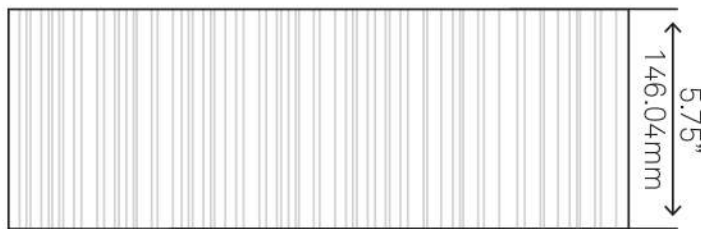

NOVATTO

NOSV-FW

Petrified Fossil Wood Vessel Sink

Requested By: _____

Specific Features: _____

STANDARD SPECIFICATIONS:

- Irregular petrified wood sink
- Polished inside, natural outside
- Natural stone crafted by our artisans
- Above counter installation
- Each piece is unique
- Photos sent prior to shipping
- No overflow
- No mounting ring necessary
- Standard U.S. plumbing connection