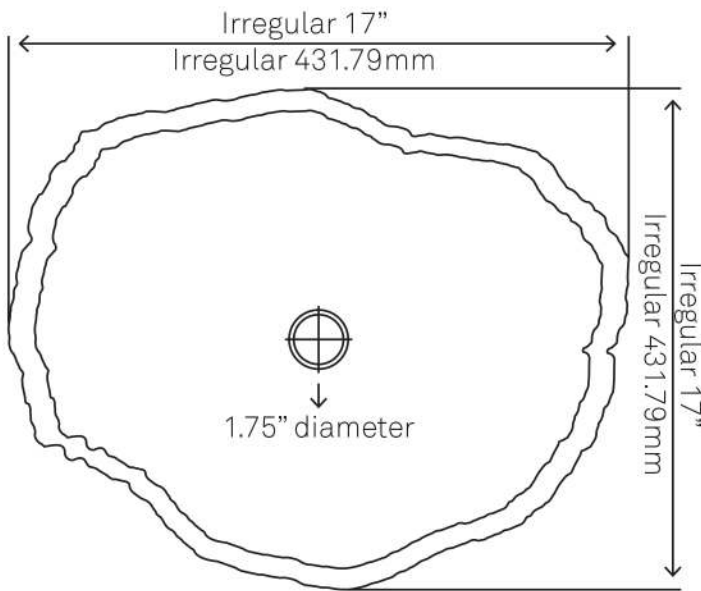

NOVATTO

NOSV-FW

Petrified Fossil Wood Vessel Sink

Requested By: _____

Specific Features: _____

STANDARD SPECIFICATIONS:

- Irregular petrified wood sink
- Polished inside, natural outside
- Natural stone crafted by our artisans
- Above counter installation
- Each piece is unique
- Photos sent prior to shipping
- No overflow
- No mounting ring necessary
- Standard U.S. plumbing connection