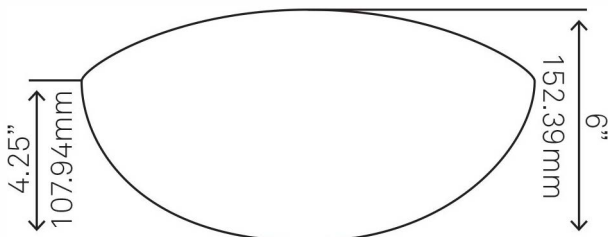

NOSV-AS
Absolute Natural Granite Slipper Sink

Requested By: _____

Specific Features: _____

STANDARD SPECIFICATIONS:

- Oval granite vessel sink
- Polished black interior
- Natural textured exterior
- Hand crafted by our master artisans
- Above counter installation
- No mounting ring required
- Unique Oval slipper shape
- 7/8" thick granite
- Inside dimension: 18.25 x 10
- Standard U.S. plumbing connection