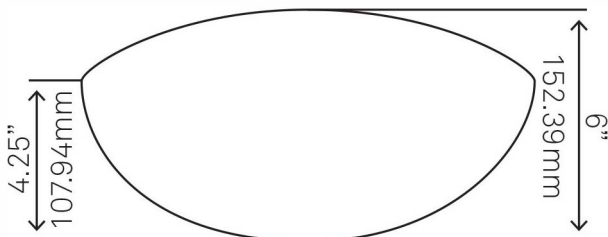

STANDARD SPECIFICATIONS:

- Oval granite vessel sink
- Polished black interior
- Natural textured exterior
- Hand crafted by our master artisans
- Above counter installation
- No mounting ring required
- Unique Oval slipper shape
- 7/8" thick granite
- Inside dimension: 18.25 x 10
- Standard U.S. plumbing connection

WARRANTY:

1. Limited lifetime warranty
2. See www.NovattoInc.com for details

COORDINATING ACCESSORIES:

- UPD-ORB umbrella drain
- Glacier Ice Faucet and Sink Sealer kit

NOTES

Novatto reserves the right (1) to make changes in specifications and materials, and (2) to change or discontinue models, both without notice or obligation. Dimensions are for reference only, see www.NovattoInc.com for finish options and product availability.

Novatto Inc
TOLL FREE 844.404.4242
www.NovattoInc.com