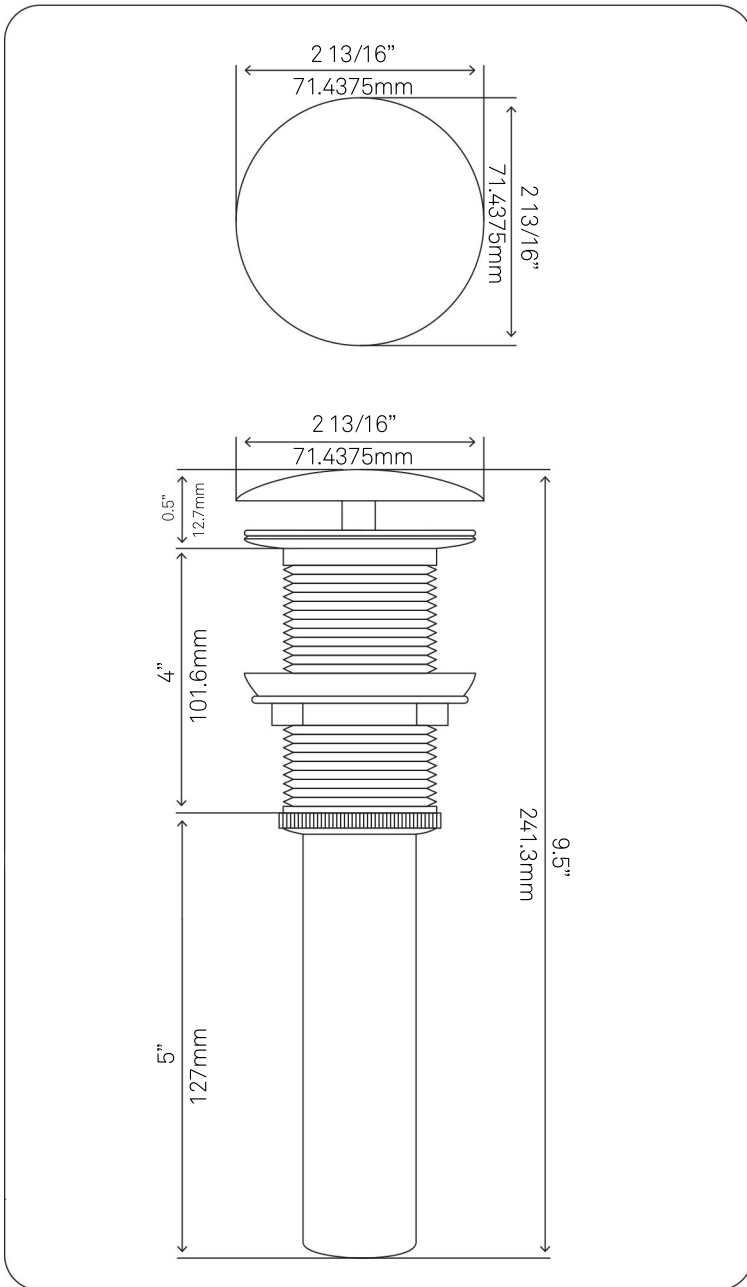

NOTES

Novatto reserves the right (1) to make changes in specifications and materials, and (2) to change or discontinue models, both without notice or obligation. Dimensions are for reference only, see www.NovattoInc.com for finish options and product availability.

Novatto Inc
TOLL FREE 844.404.4242
www.NovattoInc.com