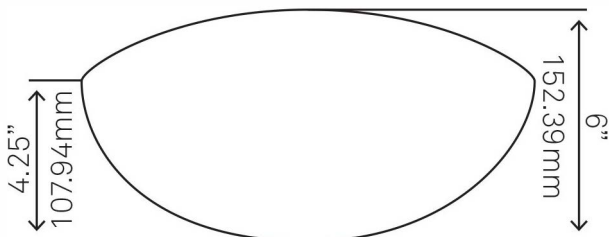

STANDARD SPECIFICATIONS:

- Oval granite vessel sink
- Polished black interior
- Natural textured exterior
- Hand crafted by our master artisans
- Above counter installation
- No mounting ring required
- Unique Oval slipper shape
- 7/8" thick granite
- Inside dimension: 18.25 x 10
- Standard U.S. plumbing connection

WARRANTY:

Limited lifetime warranty

- See www.NovattoInc.com for details

COORDINATING ACCESSORIES:

- UPD-CH umbrella drain
- Glacier Ice Faucet and Sink Sealer kit

NOTES

Novatto reserves the right (1) to make changes in specifications and materials, and (2) to change or discontinue models, both without notice or obligation. Dimensions are for reference only, see www.NovattoInc.com for finish options and product availability.

Novatto Inc
TOLL FREE 844.404.4242
www.NovattoInc.com