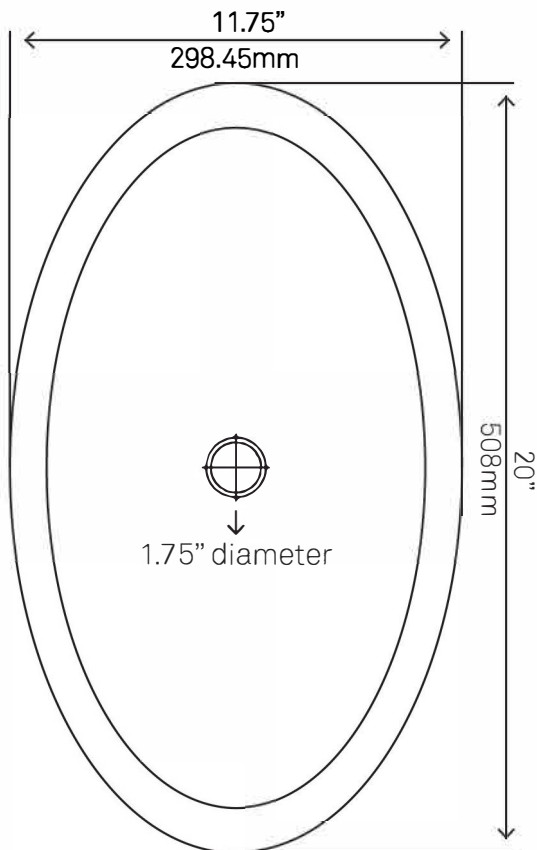

STANDARD SPECIFICATIONS:

- Oval granite vessel sink
- Polished black interior
- Natural textured exterior
- Hand crafted by our master artisans
- Above counter installation
- No mounting ring required
- Unique Oval slipper shape
- 7/8" thick granite
- Inside dimension: 18.25 x 10
- Standard U.S. plumbing connection

WARRANTY:

Limited lifetime warranty

- See www.NovattoInc.com for details

COORDINATING ACCESSORIES:

- UPD-CH umbrella drain
- Glacier Ice Faucet and Sink Sealer kit

NOTES

Novatto reserves the right (1) to make changes in specifications and materials, and (2) to change or discontinue models, both without notice or obligation. Dimensions are for reference only, see www.NovattoInc.com for finish options and product availability.

Novatto Inc
TOLL FREE 844.404.4242
www.NovattoInc.com