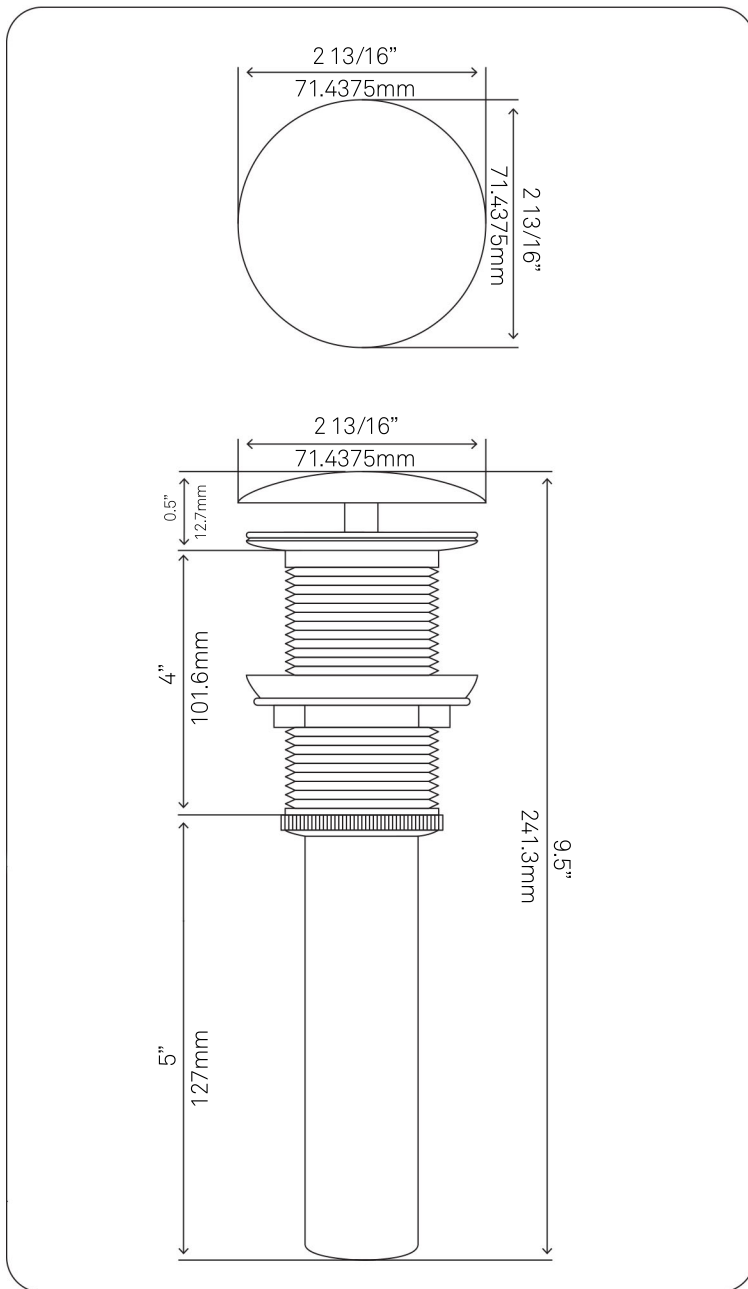

NOTES

Novatto reserves the right (1) to make changes in specifications and materials, and (2) to change or discontinue models, both without notice or obligation. Dimensions are for reference only, see www.NovattoInc.com for finish options and product availability.

Novatto Inc
TOLL FREE 844.404.4242
www.NovattoInc.com