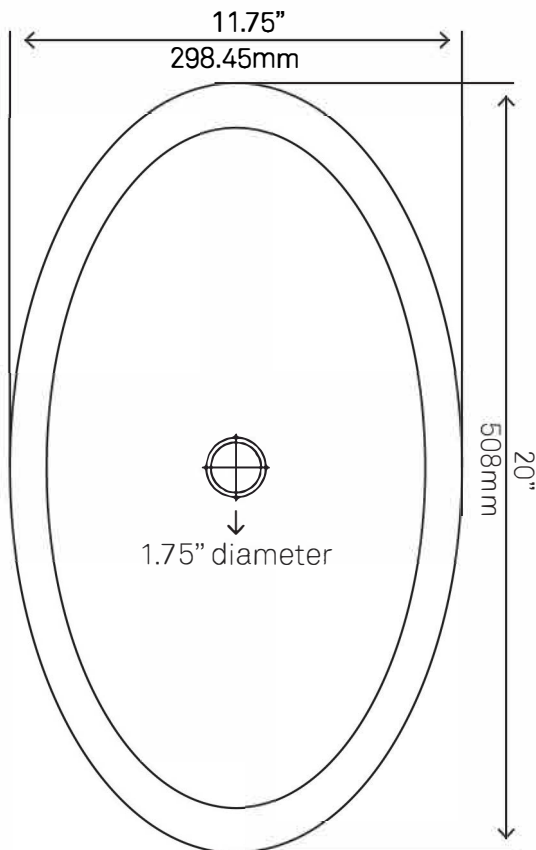

NOSV-AS
Absolute Natural Granite Slipper Sink

Requested By: _____

Specific Features: _____

STANDARD SPECIFICATIONS:

- Oval granite vessel sink
- Polished black interior
- Natural textured exterior
- Hand crafted by our master artisans
- Above counter installation
- No mounting ring required
- Unique Oval slipper shape
- 7/8" thick granite
- Inside dimension: 18.25 x 10
- Standard U.S. plumbing connection

Novatto Inc
 TOLL FREE 844.404.4242
www.NovattoInc.com

UPD-BN Umbrella Drain, Brushed Nickel

Requested By: _____

Specific Features: _____

STANDARD SPECIFICATIONS:

- Umbrella vessel sink drain
- Brushed nickel finish
- Solid brass construction
- Includes rubber seals and fastener for installation
- 9.5-inches total length
- Fits any standard 1.75-inch drain opening
- cUPC