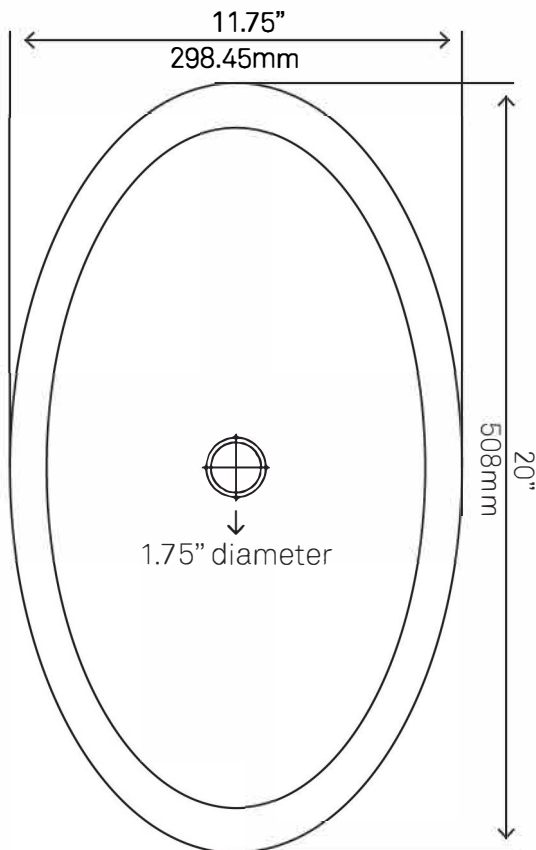

STANDARD SPECIFICATIONS:

- Oval granite vessel sink
- Polished black interior
- Natural textured exterior
- Hand crafted by our master artisans
- Above counter installation
- No mounting ring required
- Unique Oval slipper shape
- 7/8" thick granite
- Inside dimension: 18.25 x 10
- Standard U.S. plumbing connection

WARRANTY:

1. Limited lifetime warranty
2. See www.NovattoInc.com for details

COORDINATING ACCESSORIES:

- UPD-ORB umbrella drain
- Glacier Ice Faucet and Sink Sealer kit

NOTES

Novatto reserves the right (1) to make changes in specifications and materials, and (2) to change or discontinue models, both without notice or obligation. Dimensions are for reference only, see www.NovattoInc.com for finish options and product availability.

Novatto Inc
TOLL FREE 844.404.4242
www.NovattoInc.com