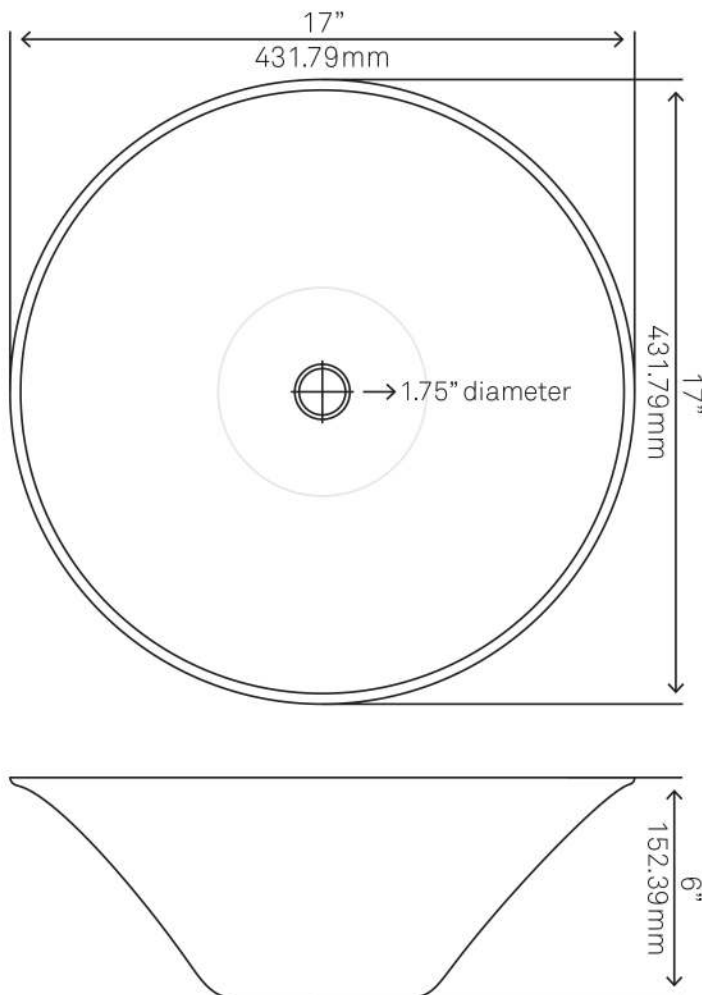

NOHP-G028 MISTO Glass Vessel Bathroom Sink

Requested By:

Specific Features:

STANDARD SPECIFICATIONS:

- Thick tempered glass vessel sink
- Artisan painted red design
- High tempered glass
- Stain and scratch resistant polished inside
- Textured painted outside
- Above counter installation
- Standard U.S. plumbing connection
- Novatto faucet and drain sold separately