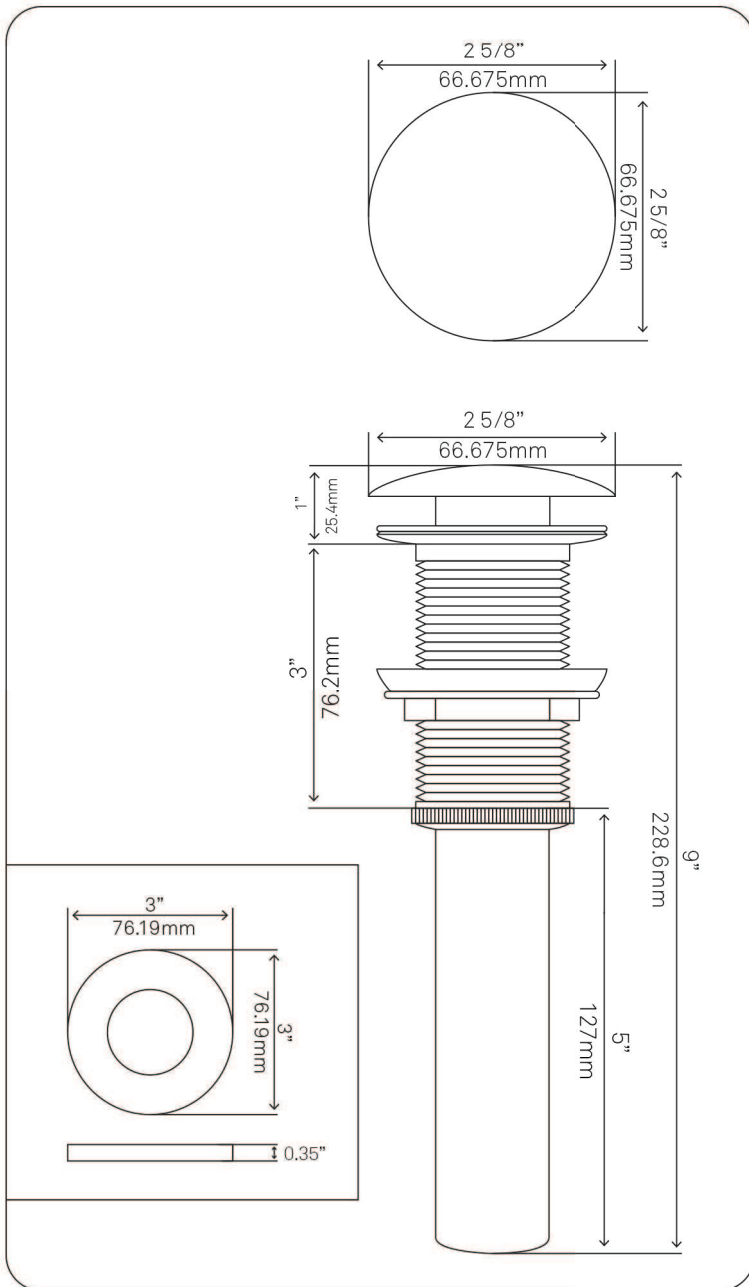

NOTES

Novatto reserves the right (1) to make changes in specifications and materials, and (2) to change or discontinue models, both without notice or obligation. Dimensions are for reference only, see www.NovattoInc.com for finish options and product availability.

Novatto Inc
TOLL FREE 844.404.4242
www.NovattoInc.com