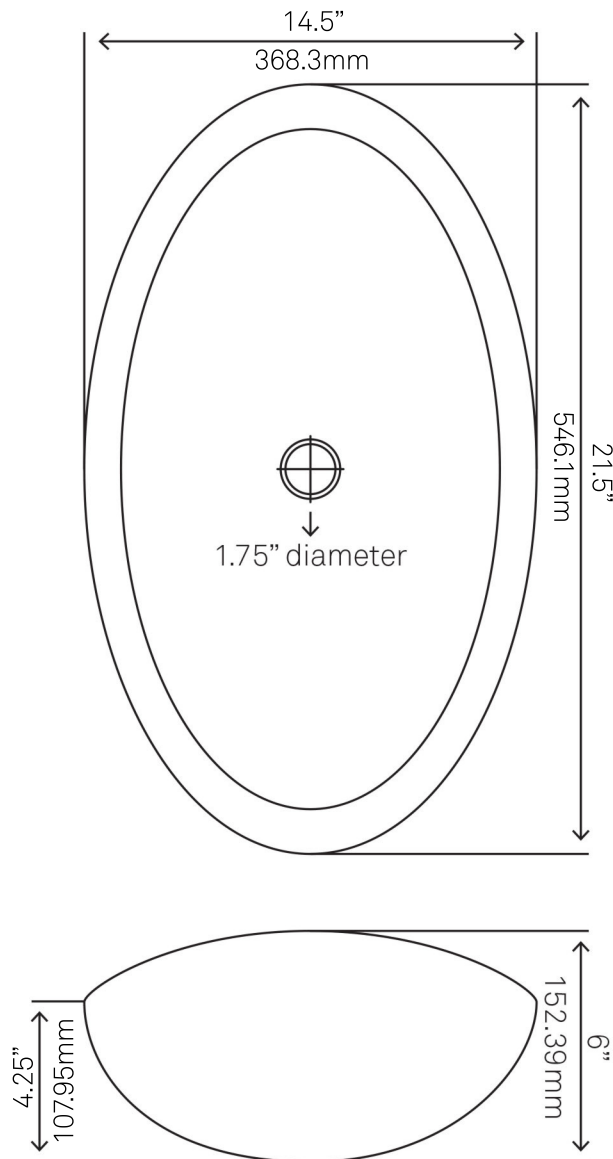

NOVATTO

**NOHP-G025-8031 VOLLE
Painted Glass Vessel Sink**

Requested By: _____

Specific Features: _____

STANDARD SPECIFICATIONS:

- Oval slipper hand painted vessel sink
- Dark rich brown camouflage
- High tempered glass
- Stain and scratch resistant inside
- Textured painted outside
- Above counter installation
- Standard U.S. plumbing connection
- 1.75-inch drain opening
- Novatto faucet and drain sold separately

Novatto Inc
TOLL FREE 844.404.4242
www.NovattoInc.com

PUD-BN-MR Vessel Sink Pop-Up Drain and Mounting Ring, Brushed Nickel

Requested By: _____

Specific Features: _____

STANDARD SPECIFICATIONS:

- Clicker pop-up vessel sink drain and mounting ring
- Brushed Nickel finish
- Solid brass construction
- Includes rubber seals and fastener for installation
- 9-inches total pop-up length
- Fits any standard 1.75-inch drain opening
- cUPC