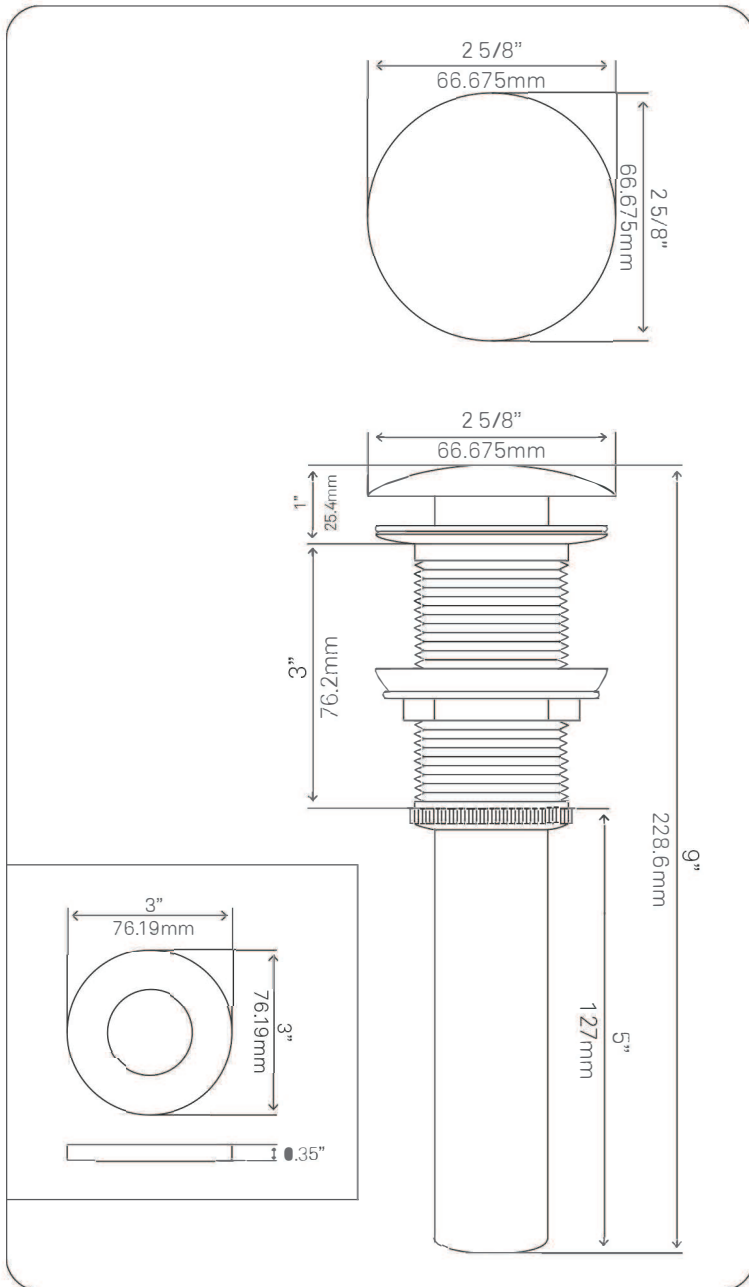

NOTES

Novatto reserves the right (1) to make changes in specifications and materials, and (2) to change or discontinue models, both without notice or obligation. Dimensions are for reference only, see www.NovattoInc.com for finish options and product availability.

Novatto Inc
TOLL FREE 844.404.4242
www.NovattoInc.com