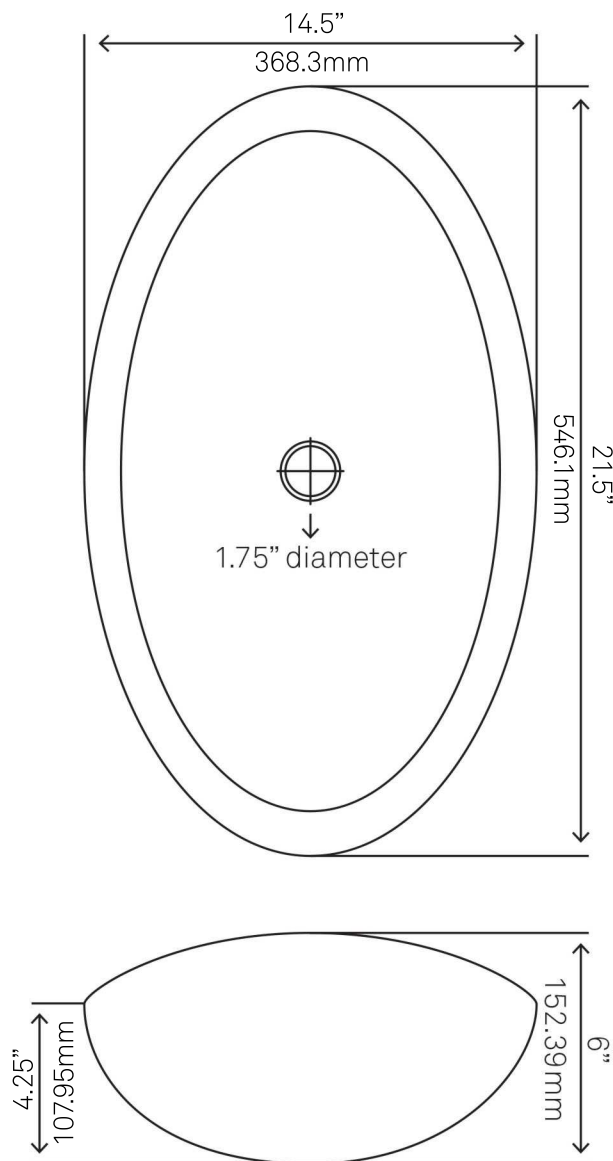

STANDARD SPECIFICATIONS:

- Oval slipper hand painted vessel sink
- Dark rich brown camouflage
- High tempered glass
- Stain and scratch resistant inside
- Textured painted outside
- Above counter installation
- Standard U.S. plumbing connection
- 1.75-inch drain opening
- Novatto faucet and drain sold separately

WARRANTY:

Limited lifetime warranty

- See www.NovattoInc.com for details

COORDINATING ACCESSORIES:

- PUD-BN/CH/ORB pop-up drain
- MR-001BN/CH/ORB
- Glacier Ice Restoration and Sealer kit

NOTES

Novatto reserves the right (1) to make changes in specifications and materials, and (2) to change or discontinue models, both without notice or obligation. Dimensions are for reference only, see www.NovattoInc.com for finish options and product availability.

Novatto Inc
TOLL FREE 844.404.4242
www.NovattoInc.com