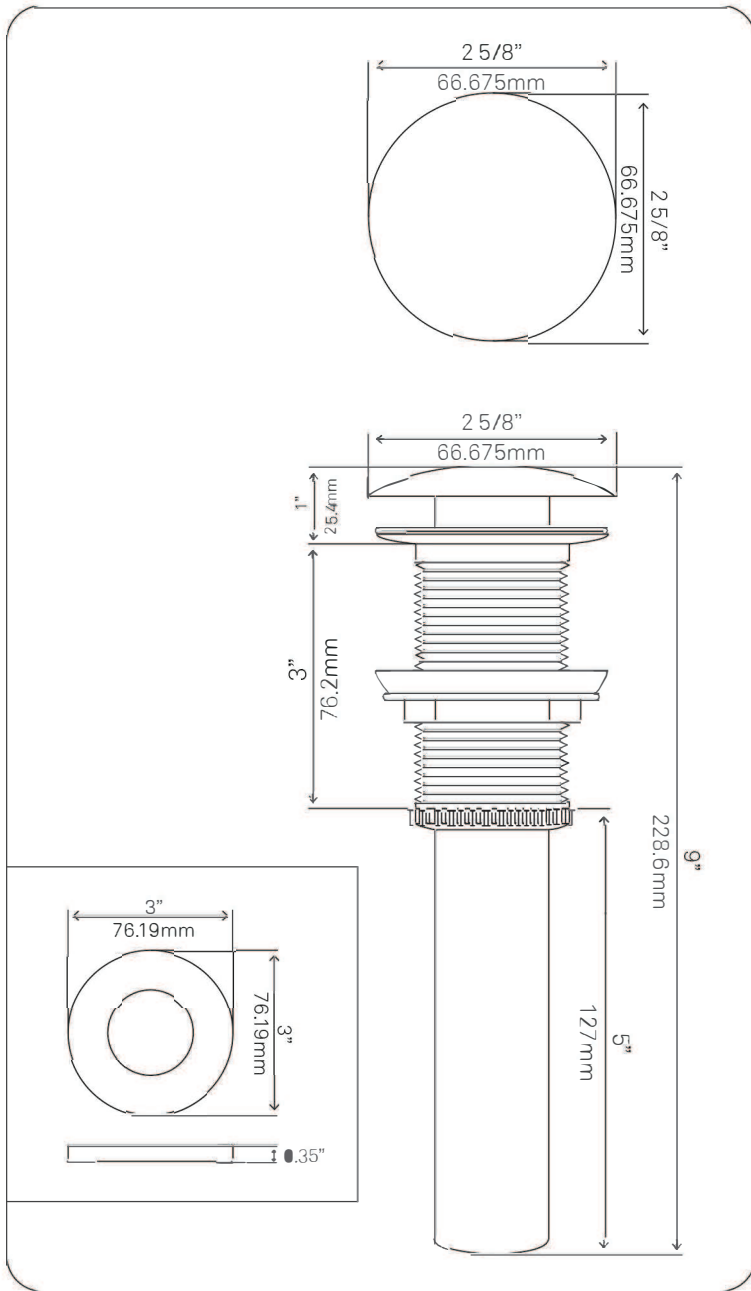

NOTES

Novatto reserves the right (1) to make changes in specifications and materials, and (2) to change or discontinue models, both without notice or obligation. Dimensions are for reference only, see www.NovattoInc.com for finish options and product availability.

Novatto Inc
TOLL FREE 844.404.4242
www.NovattoInc.com