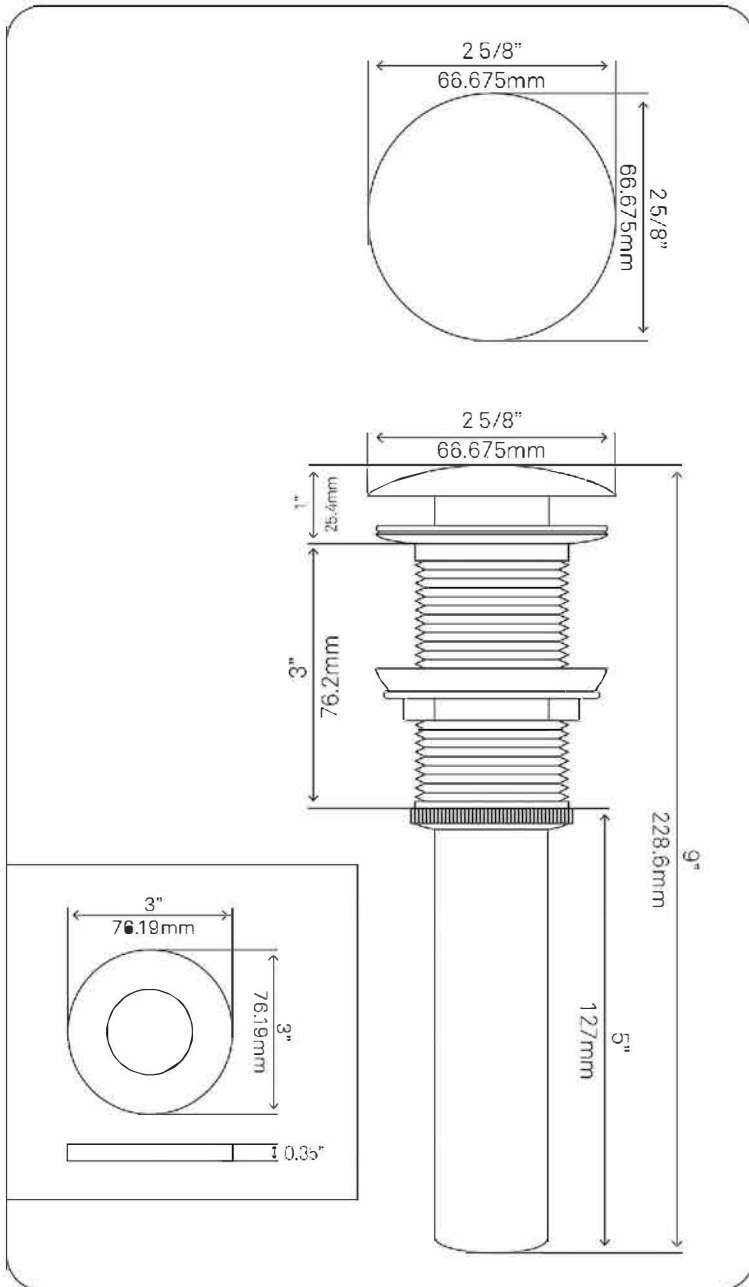

NOTES

Novatto reserves the right (1) to make changes in specifications and materials, and (2) to change or discontinue models, both without notice or obligation. Dimensions are for reference only, see www.Novatto.com for finish options and product availability.

Novatto Inc
TOLL FREE 844.404.4242
www.Novatto.com