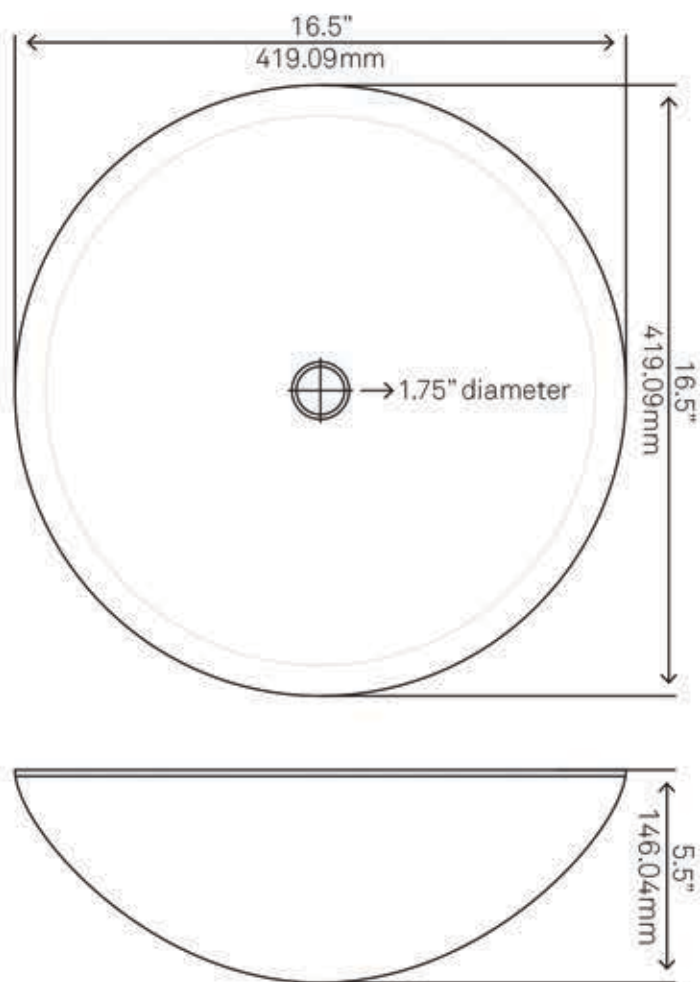

### STANDARD SPECIFICATIONS:

- Thick tempered glass vessel sink
- High tempered glass
- Stain & scratch resistant; polished inside
- Textured painted outside
- Above counter installation
- Standard U.S. plumbing connection
- 1.75-inch drain opening
- Novatto faucet & drain sold separately