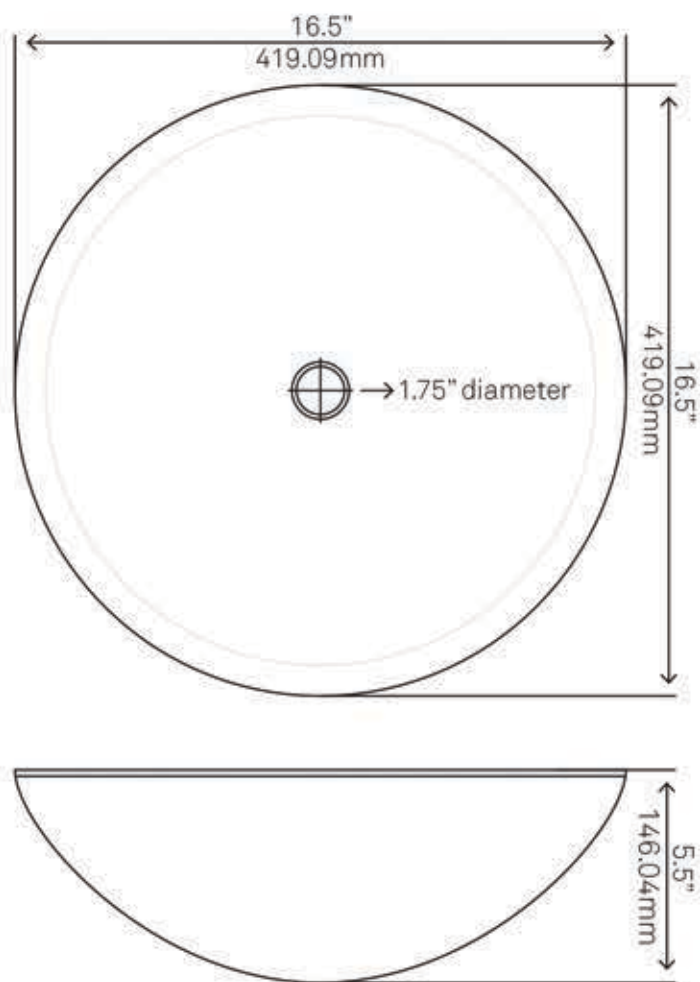

STANDARD SPECIFICATIONS:

- Thick tempered glass vessel sink
- High tempered glass
- Stain & scratch resistant; polished inside
- Textured painted outside
- Above counter installation
- Standard U.S. plumbing connection
- 1.75-inch drain opening
- Novatto faucet & drain sold separately

WARRANTY:

Limited lifetime warranty

- See www.Novatto.com for details

COORDINATING ACCESSORIES:

- PUD-BN/CH/ORB/MB pop-up drain
- MR-001BN/CH/ORB/MB
- Glacier Ice Restoration and Sealer kit

NOTES

Novatto reserves the right (1) to make changes in specifications and materials, and (2) to change or discontinue models, both without notice or obligation. Dimensions are for reference only, see www.Novatto.com for finish options and product availability.

Novatto Inc
TOLL FREE 844.404.4242
www.Novatto.com