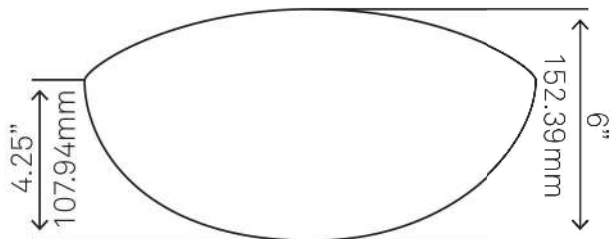

Novatto Inc
TOLL FREE 844.404.4242
www.NovattoInc.com

NOVATTO

**NOHP-G012-8031 TARTARUGA
Oval Glass Vessel Bathroom Sink**

Requested By: _____

Specific Features: _____

STANDARD SPECIFICATIONS:

- Oval Slipper hand painted vessel sink
- Black and Silver
- High tempered glass
- ½" thick tempered glass
- Stain and scratch resistant inside
- Textured painted outside
- Above counter installation
- Standard U.S. plumbing connection
- 1.75-inch drain opening
- Novatto faucet and drain sold separately