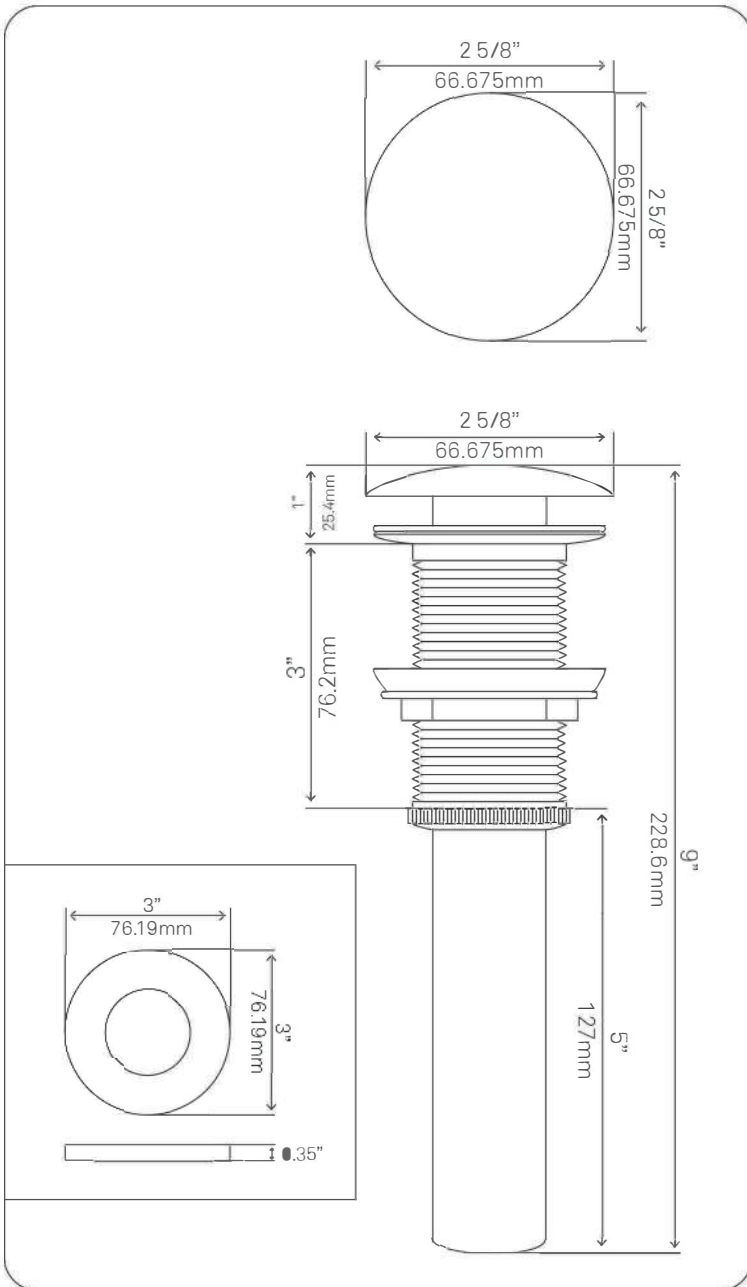

NOTES

Novatto reserves the right (1) to make changes in specifications and materials, and (2) to change or discontinue models, both without notice or obligation. Dimensions are for reference only, see www.NovattoInc.com for finish options and product availability.

Novatto Inc
TOLL FREE 844.404.4242
www.NovattoInc.com