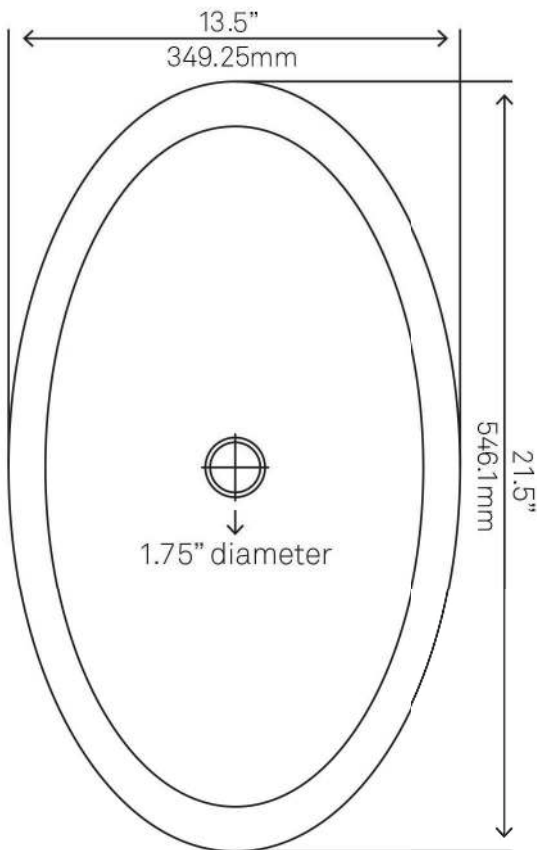

NOVATTO

**NOHP-G012-8031 TARTARUGA
Oval Glass Vessel Bathroom Sink**

Requested By: _____

Specific Features: _____

STANDARD SPECIFICATIONS:

- Oval Slipper hand painted vessel sink
- Black and Silver
- High tempered glass
- ½" thick tempered glass
- Stain and scratch resistant inside
- Textured painted outside
- Above counter installation
- Standard U.S. plumbing connection
- 1.75-inch drain opening
- Novatto faucet and drain sold separately