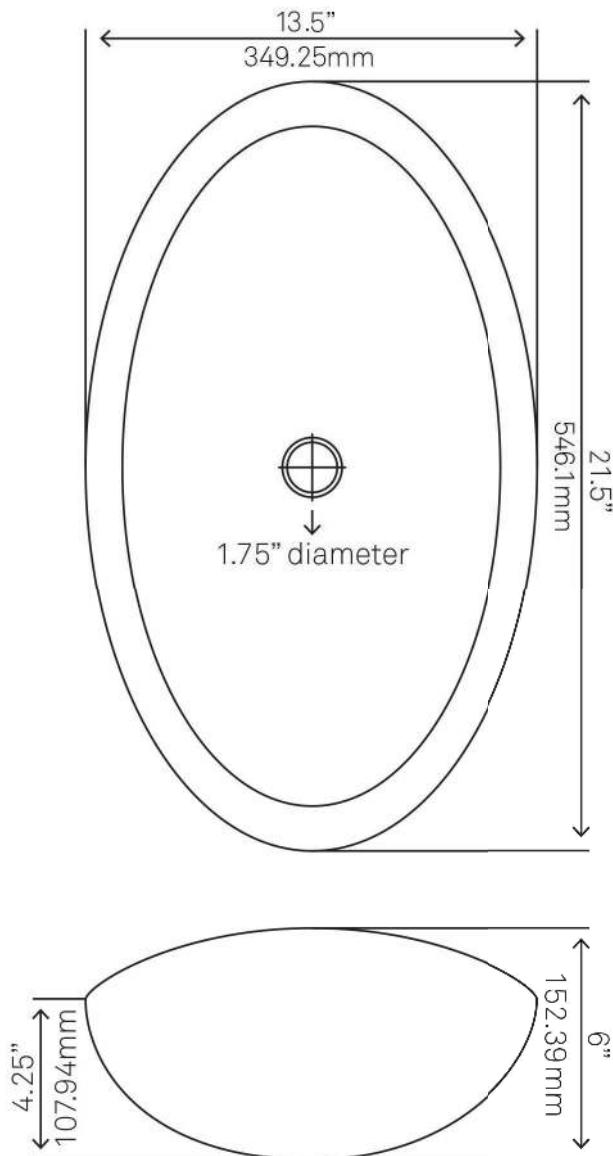

Novatto Inc
TOLL FREE 844.404.4242
www.NovattoInc.com

NOVATTO

NOHP-G012-8031 TARTARUGA Oval Glass Vessel Bathroom Sink

Requested By: _____

Specific Features: _____

STANDARD SPECIFICATIONS:

- Oval Slipper hand painted vessel sink
- Black and Silver
- High tempered glass
- ½" thick tempered glass
- Stain and scratch resistant inside
- Textured painted outside
- Above counter installation
- Standard U.S. plumbing connection
- 1.75-inch drain opening
- Novatto faucet and drain sold separately