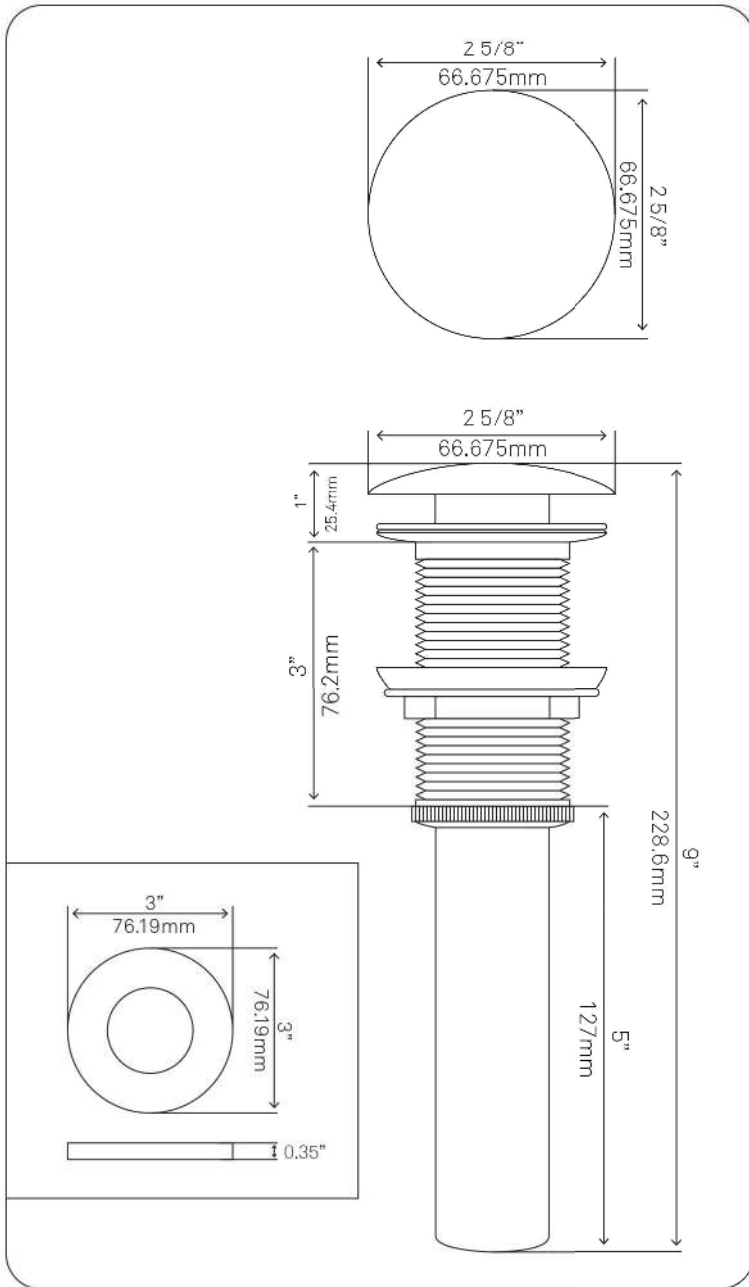

NOTES

Novatto reserves the right (1) to make changes in specifications and materials, and (2) to change or discontinue models, both without notice or obligation. Dimensions are for reference only, see www.NovattoInc.com for finish options and product availability.

Novatto Inc
TOLL FREE 844.404.4242
www.NovattoInc.com