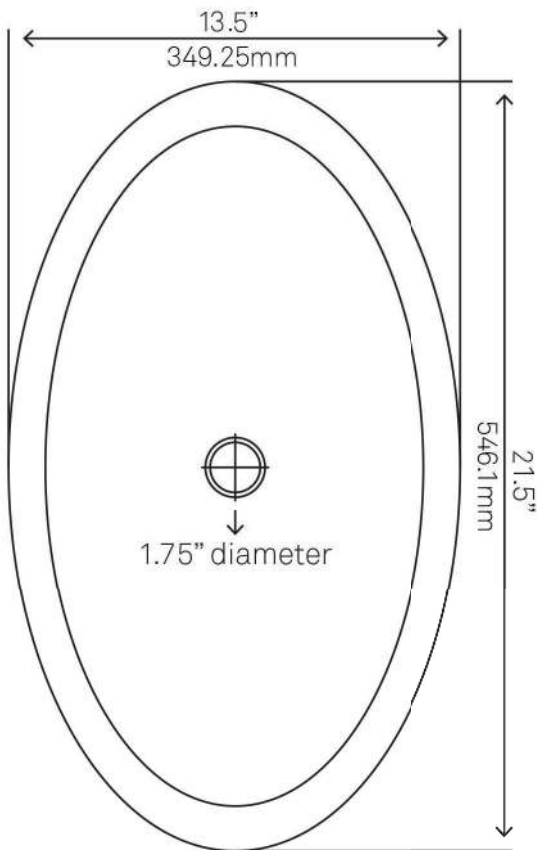

Novatto Inc
TOLL FREE 844.404.4242
www.NovattoInc.com

NOVATTO

**NOHP-G012-8031 TARTARUGA
Oval Glass Vessel Bathroom Sink**

Requested By: _____

Specific Features: _____

STANDARD SPECIFICATIONS:

- Oval Slipper hand painted vessel sink
- Black and Silver
- High tempered glass
- ½" thick tempered glass
- Stain and scratch resistant inside
- Textured painted outside
- Above counter installation
- Standard U.S. plumbing connection
- 1.75-inch drain opening
- Novatto faucet and drain sold separately