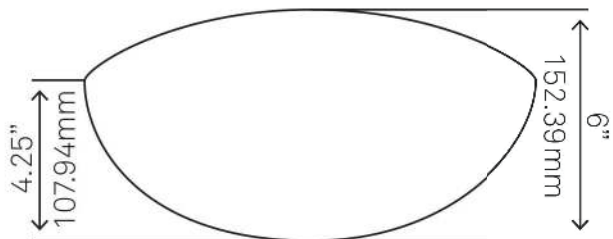

NOVATTO

**NOHP-G012-8031 TARTARUGA
Oval Glass Vessel Bathroom Sink**

Requested By: _____

Specific Features: _____

STANDARD SPECIFICATIONS:

- Oval Slipper hand painted vessel sink
- Black and Silver
- High tempered glass
- ½" thick tempered glass
- Stain and scratch resistant inside
- Textured painted outside
- Above counter installation
- Standard U.S. plumbing connection
- 1.75-inch drain opening
- Novatto faucet and drain sold separately