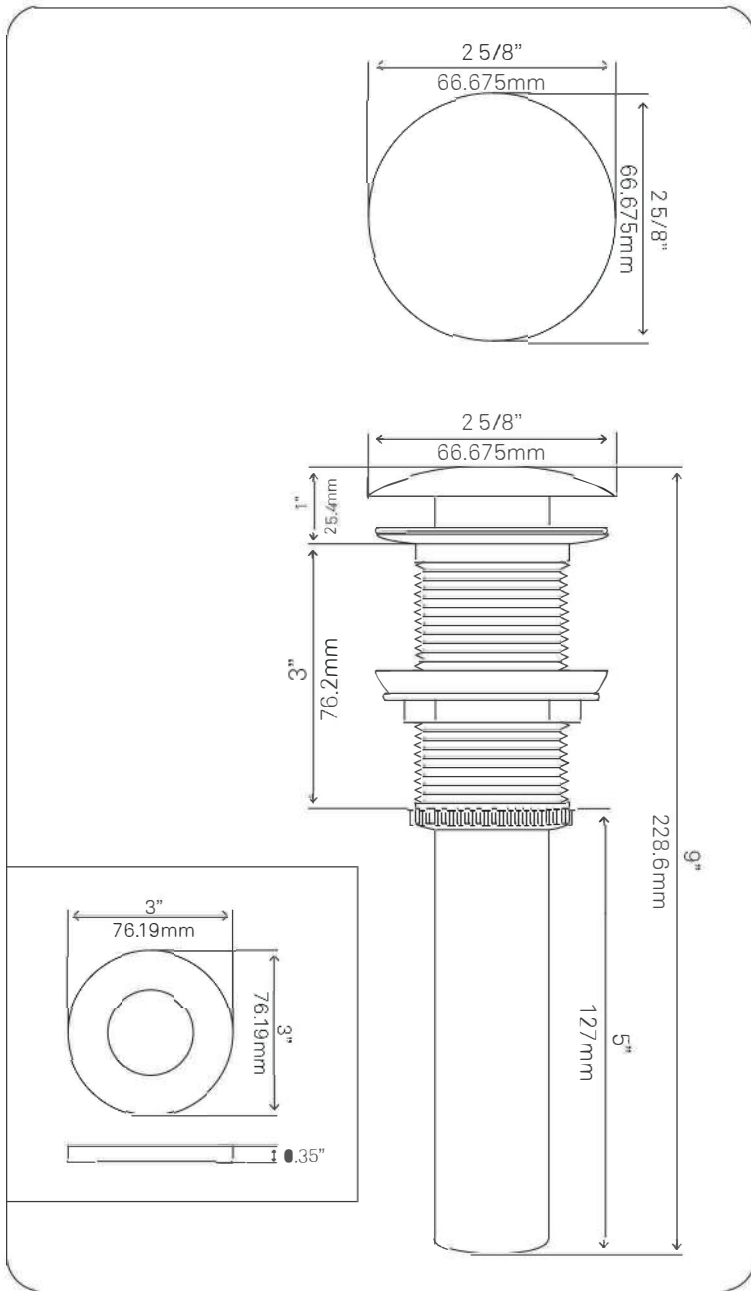

NOTES

Novatto reserves the right (1) to make changes in specifications and materials, and (2) to change or discontinue models, both without notice or obligation. Dimensions are for reference only, see www.NovattoInc.com for finish options and product availability.

Novatto Inc
TOLL FREE 844.404.4242
www.NovattoInc.com