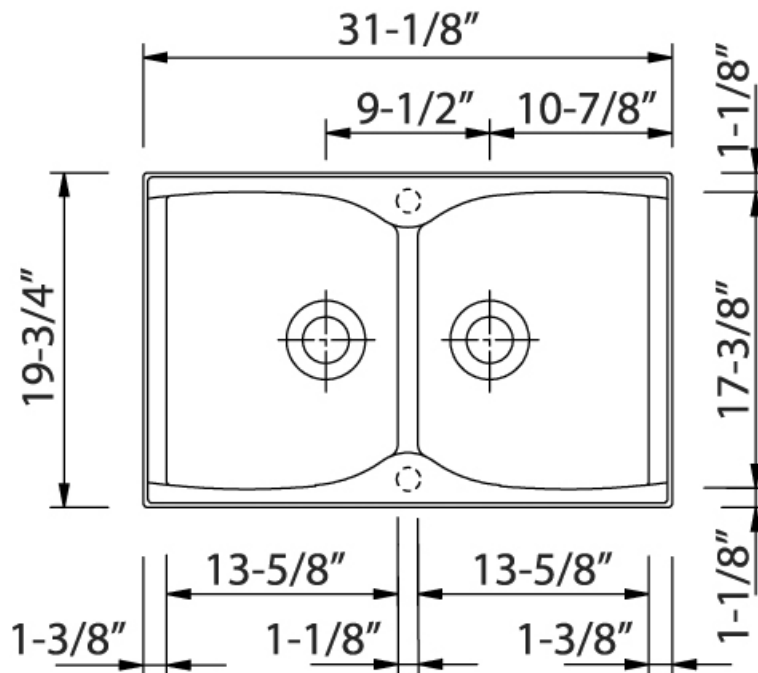

CORAX 79.20

Code **NK07920**

100% ANTIBACTERIAL

LV2 - 31-1/8" x 19-3/4" - Double basin sink

- **Cut-out:** 30-1/4" x 18-7/8"
- **Depth:** 9-1/4"