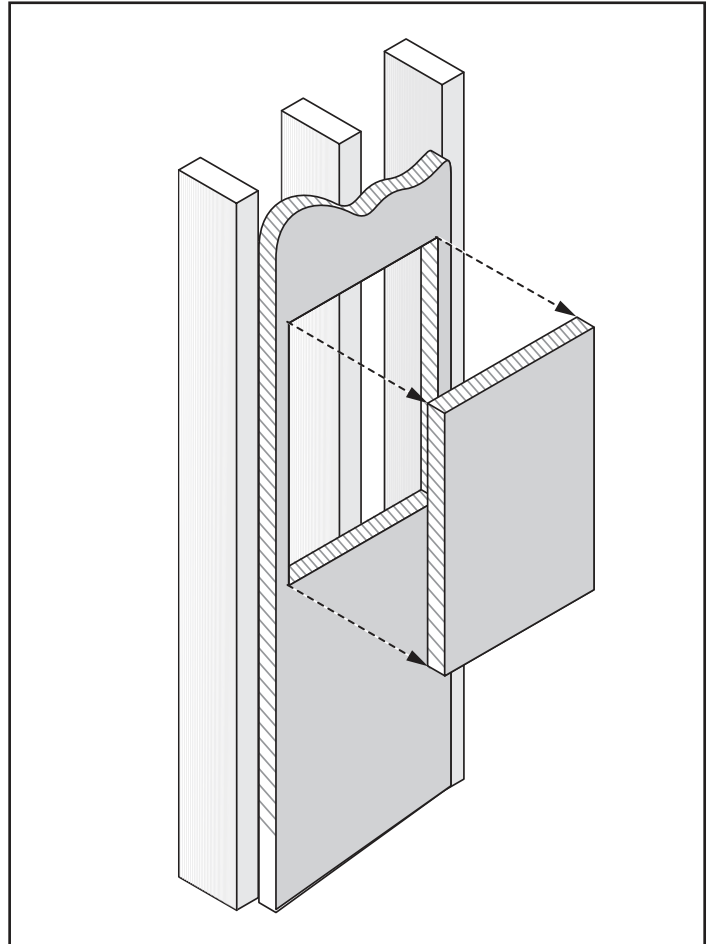

## BEFORE YOU BEGIN

Measure the following to ensure your niche will fit properly.

1

2

Prepare an opening between the uprights according to the dimensions X and Y of your niche, minus 1/4" (6mm). Ideally, when you insert your niche, it should offer a little resistance in the drywall to prevent it from moving until the silicone dries completely. If you have added another ceramic style finish, make it finish slightly shorter than the drywall.