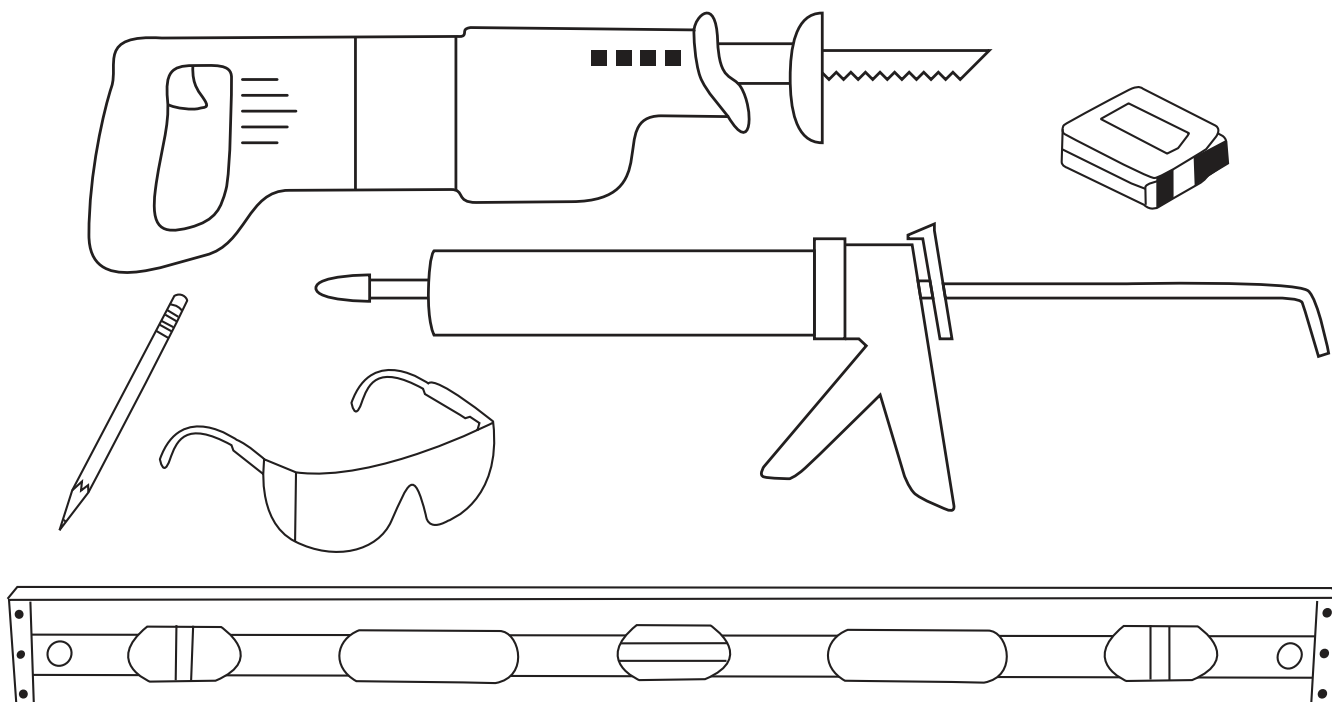

### You Will Need The Following Tools

Soft pencil or felt pen to mark tile

Safety glasses

Reciprocating saw w/metal cutting blade  
(Sawzall®)

Measuring Tape

Level