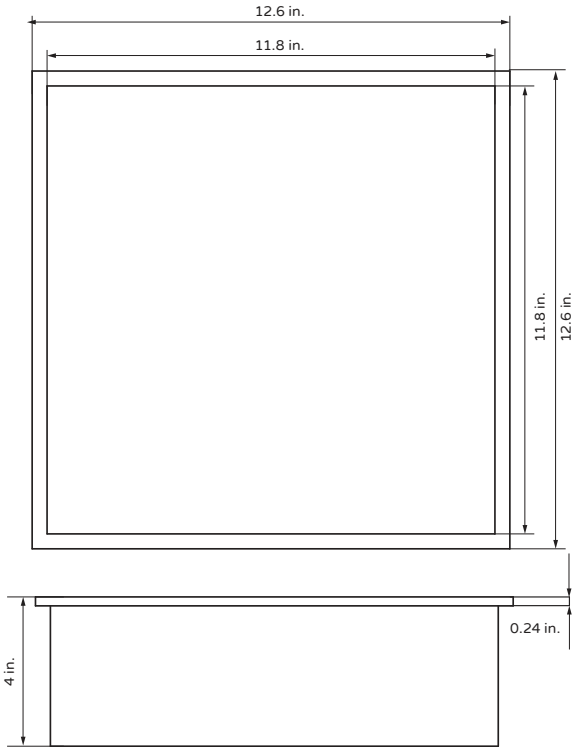

Dimensions

NI-1212