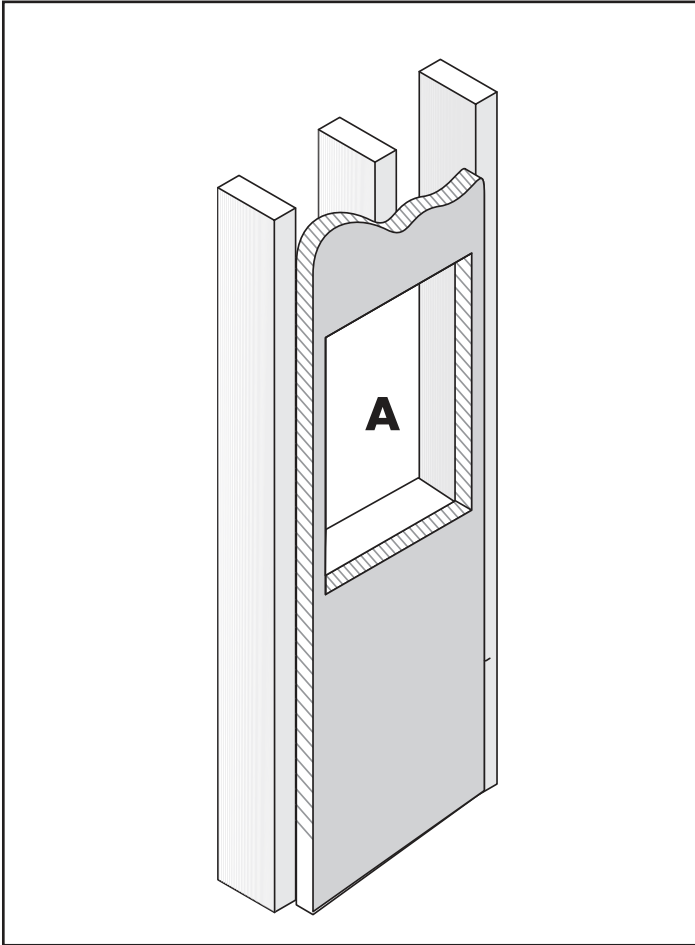

Installation Instructions

3

You will need to install wall supports all around the niche (A) in order to support it adequately.

4