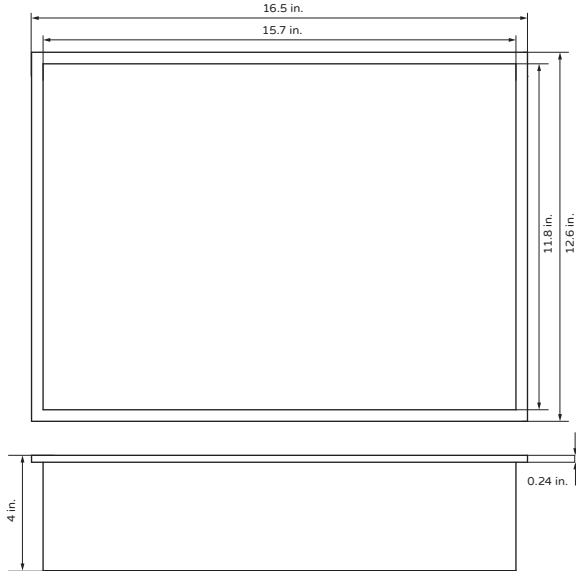

Dimensions

NI-1216

NI-1224

NI-1224V