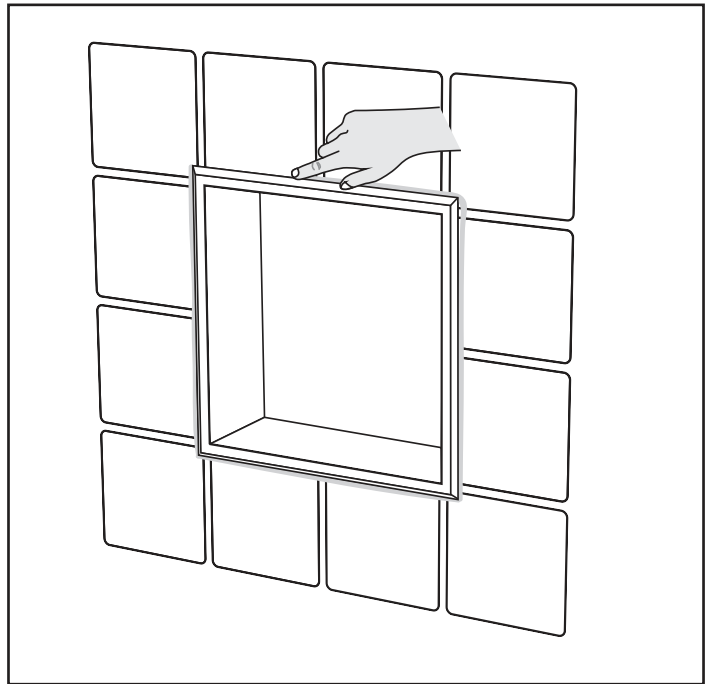

# Installation Instructions

3

You will need to install wall supports all around the niche (A) in order to support it adequately.

4

Generously apply silicone on all sides, on the inner surface of the edge of the niche, on the wall, and on the uprights (as illustrated) for optimal sealing support.

# Installation Instructions

3

Place the niche against the wall and press firmly. Remove the niche and add silicone if it does protrude slightly.

4

With a wet finger, wipe off any excess silicone.