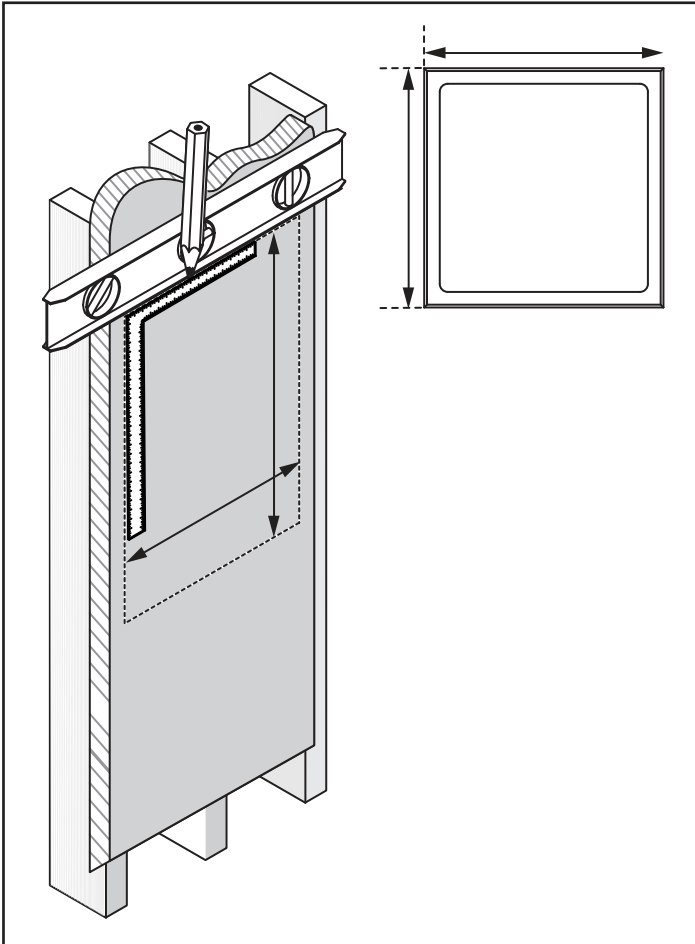

## BEFORE YOU BEGIN

Measure the following to ensure your niche will fit properly.

1

2

Prepare an opening between the uprights according to the dimensions X and Y of your niche, minus 1/4" (6mm). Ideally, when you insert your niche, it should offer a little resistance in the drywall to prevent it from moving until the silicone dries completely. If you have added another ceramic style finish, make it finish slightly shorter than the drywall.