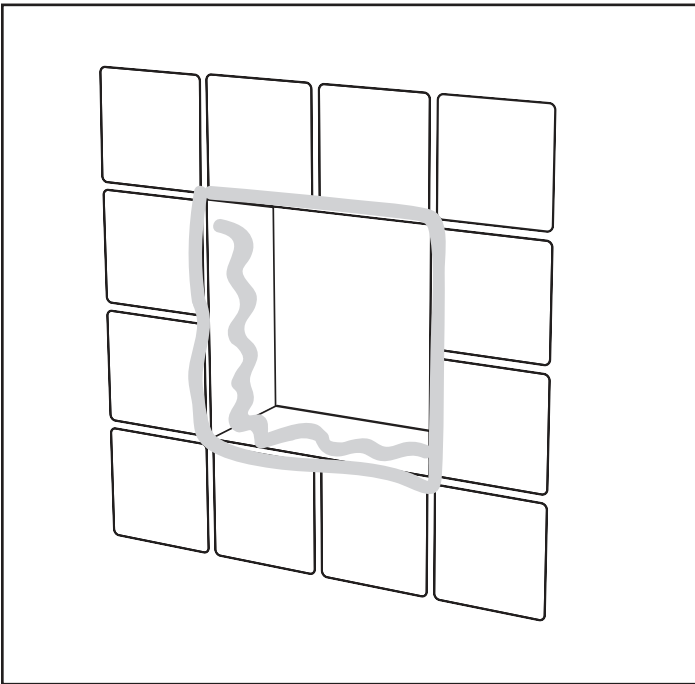

# Installation Instructions

3

You will need to install wall supports all around the niche (A) in order to support it adequately.

4

Generously apply silicone on all sides, on the inner surface of the edge of the niche, on the wall, and on the uprights (as illustrated) for optimal sealing support.

# Installation Instructions

3

Place the niche against the wall and press firmly. Remove the niche and add silicone if it does protrude slightly.

4

With a wet finger, wipe off any excess silicone.