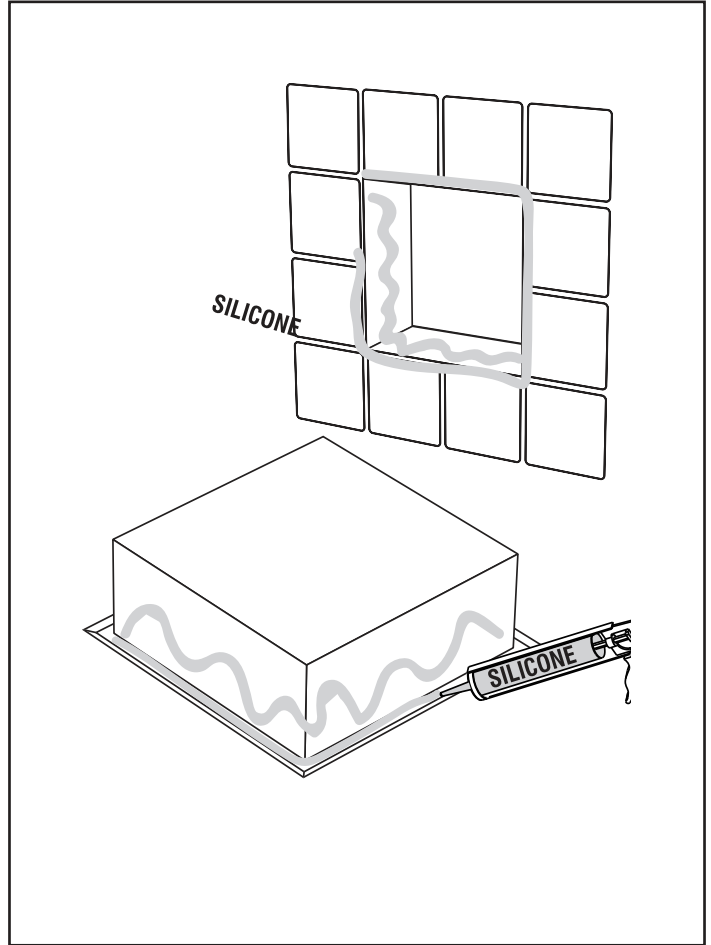

## BEFORE YOU BEGIN

Measure the following to ensure your niche will fit properly.

1

2

Prepare an opening between the uprights according to the dimensions X and Y of your niche, minus 1/4" (6mm). Ideally, when you insert your niche, it should offer a little resistance in the drywall to prevent it from moving until the silicone dries completely. If you have added another ceramic style finish, make it finish slightly shorter than the drywall.

# Installation Instructions

3

You will need to install wall supports all around the niche (A) in order to support it adequately.

4

Generously apply silicone on all sides, on the inner surface of the edge of the niche, on the wall, and on the uprights (as illustrated) for optimal sealing support.